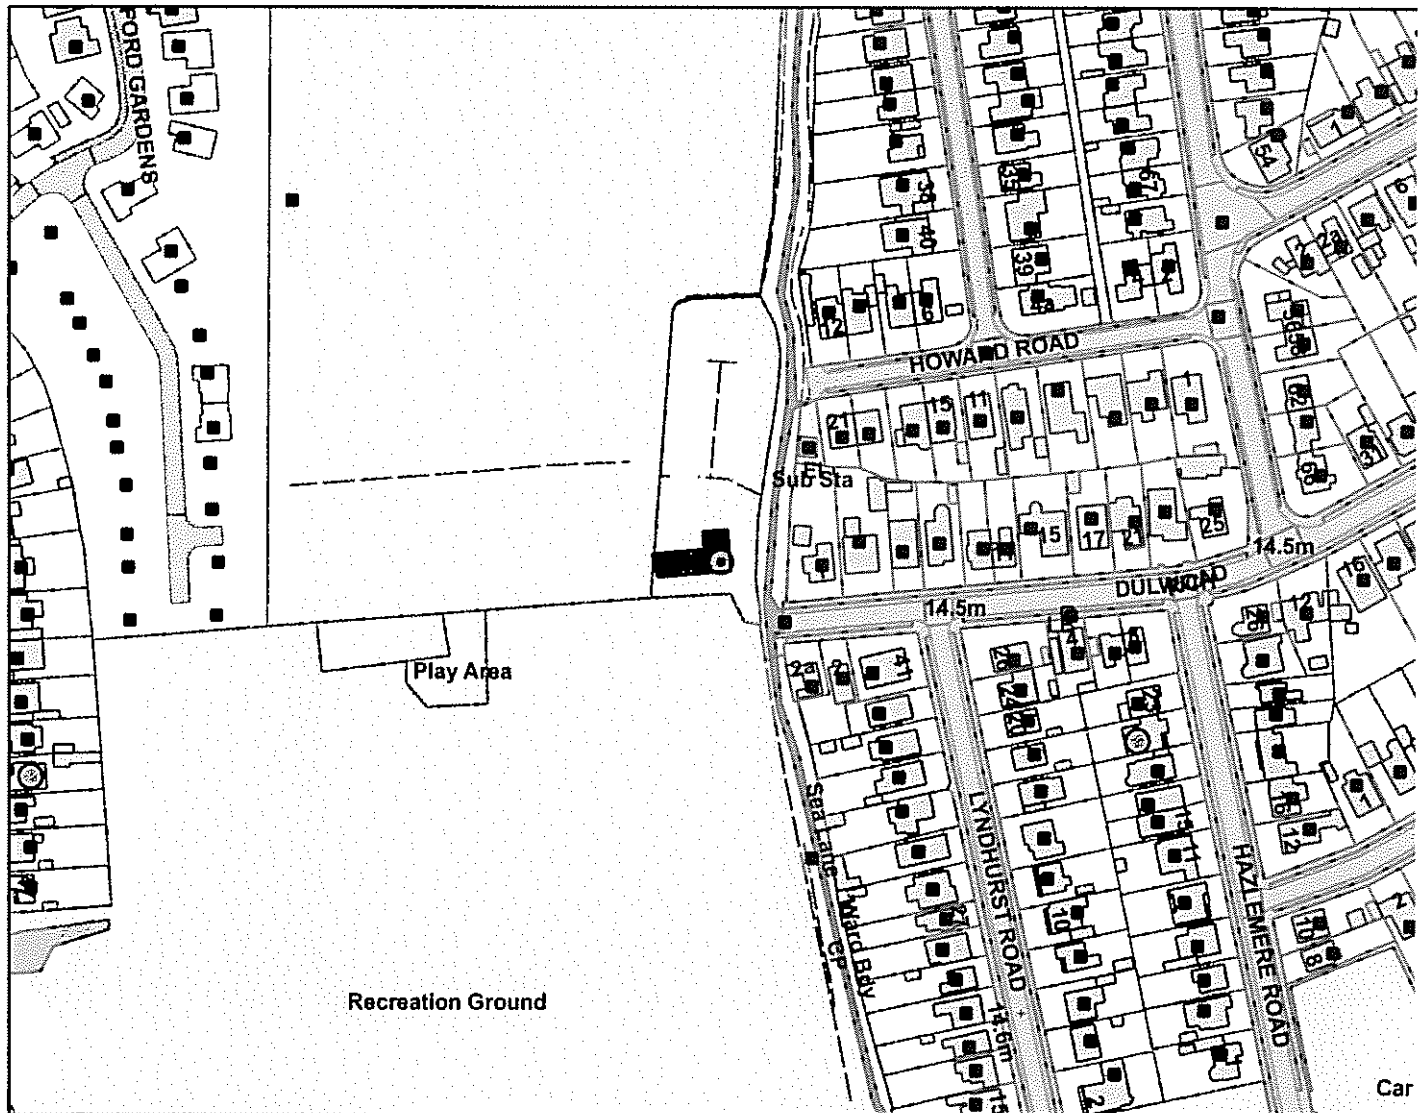

CHANGING ROOMS
OFF DULWICH ROAD CLACTON

Holland FC - The Club House

Dulwich Road, Holland on Sea

Scale: 0 0.025 0.05 0.1 KM

Reproduced from the Ordnance Survey map with permission of the Controller of H Majesty's Stationary Office © Crown Copyright 2012.

Unauthorised reproduction infringes Crown Copyright and may lead to prosecution or civil proceedings.

Organisation	Tending District Council
Department	Licensing Section
Comments	18/00213/PREMGR
Date	10/05/2018
MSA Number	100018684