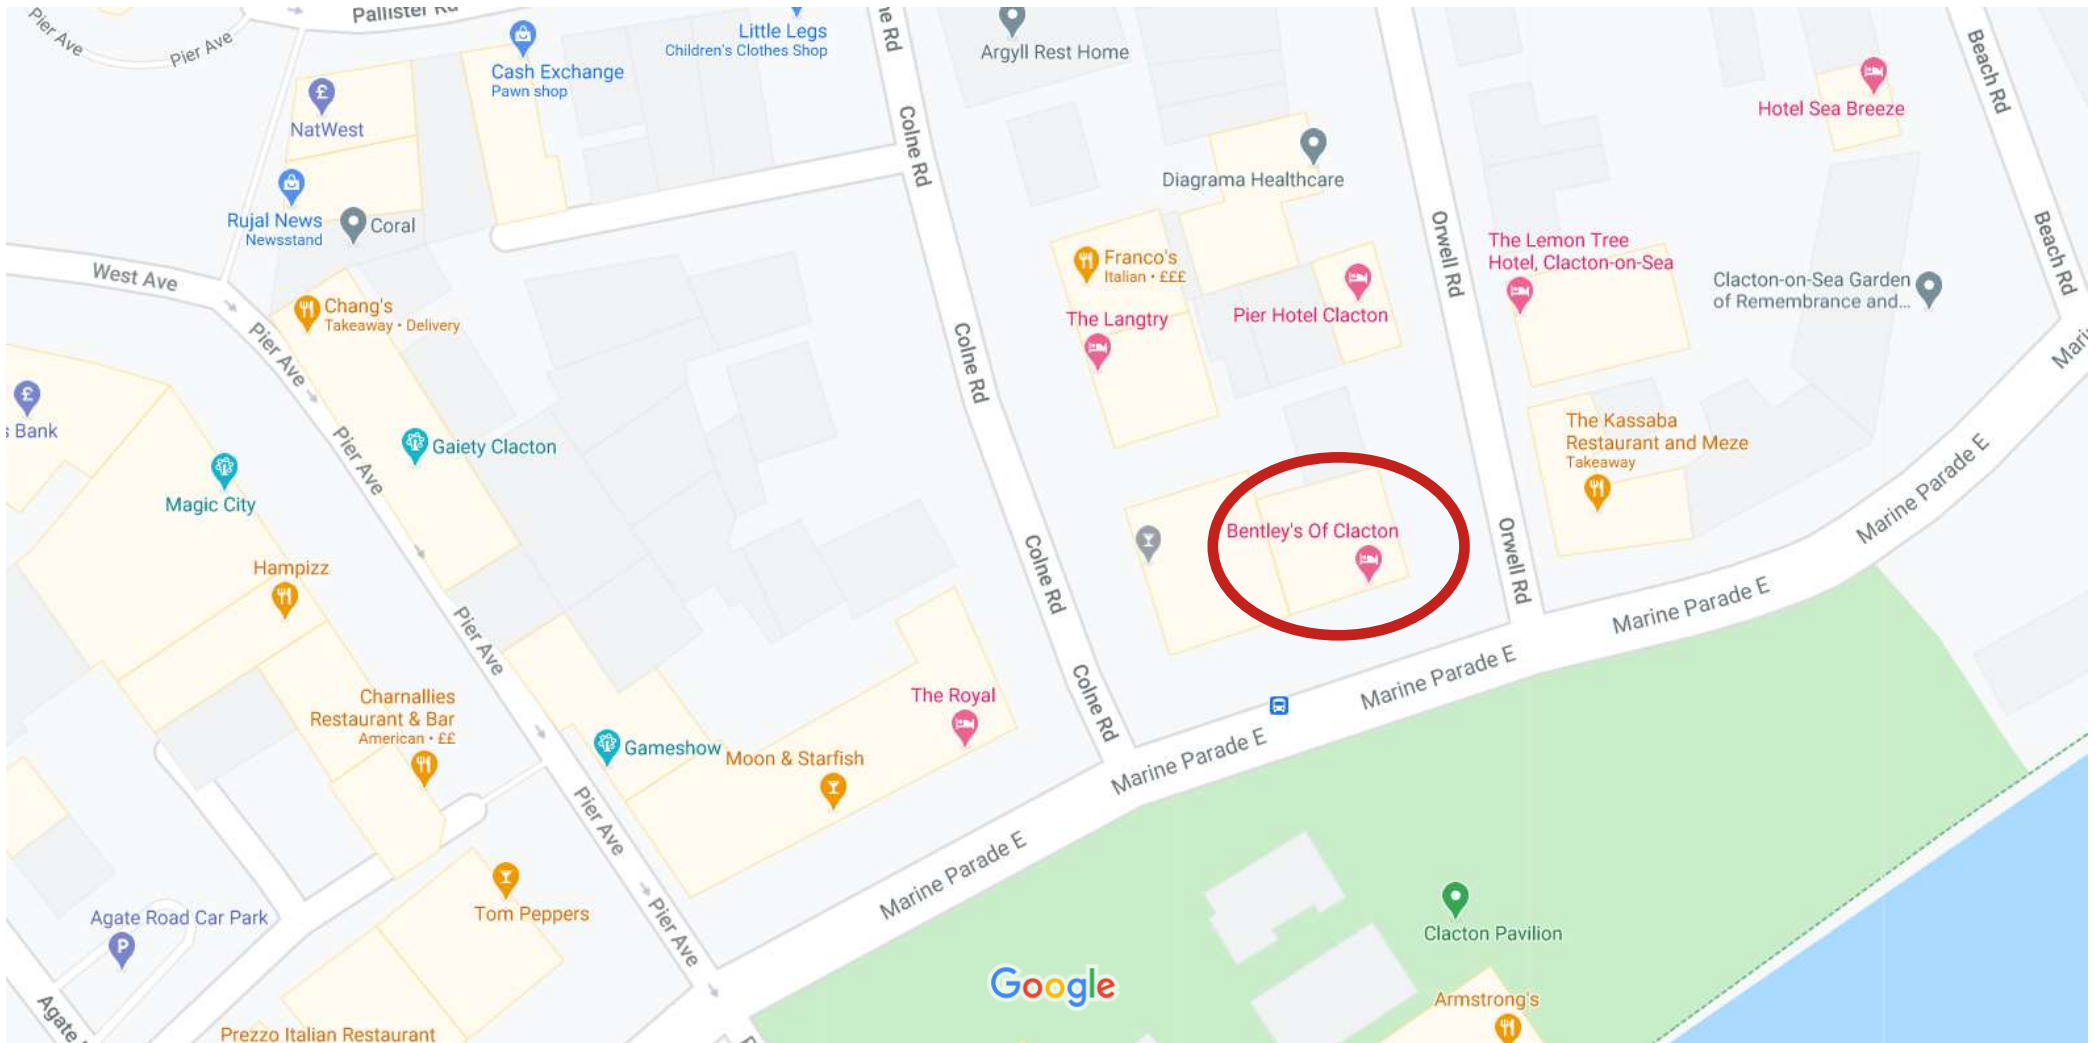

# Truth/Pulse [Formerly Bentleys] 5 Marine Parade East, Clacton on Sea

20/00443/PREREV

Map data ©2020 20 m