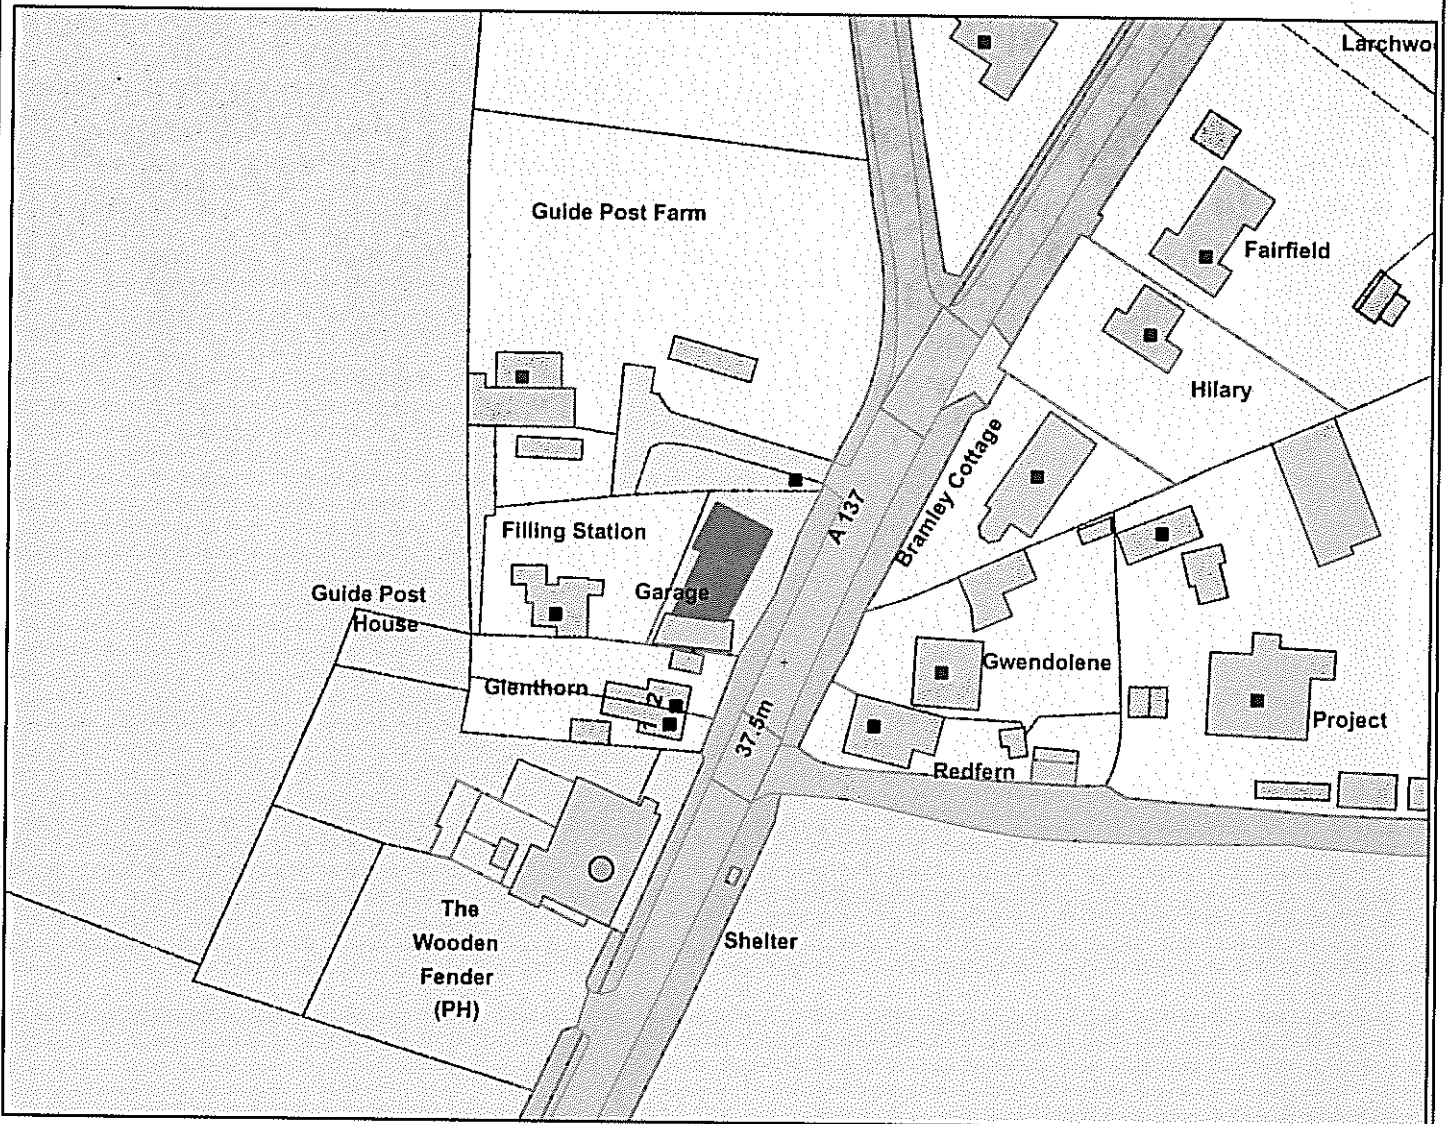

Ardleigh Service Station

Colchester Road, Ardleigh

Legend

Scale: 0 0.0125 0.025 0.05 KM

Reproduced from the Ordnance Survey map with permission of the Controller of Her Majesty's Stationery Office © Crown Copyright 2012.

Unauthorised reproduction infringes Crown Copyright and may lead to prosecution or civil proceedings.

Organisation	Tendring District Council
Department	Licensing Section
Comments	20/00047/PREMGR
Date	26/02/2020
MSA Number	100018684