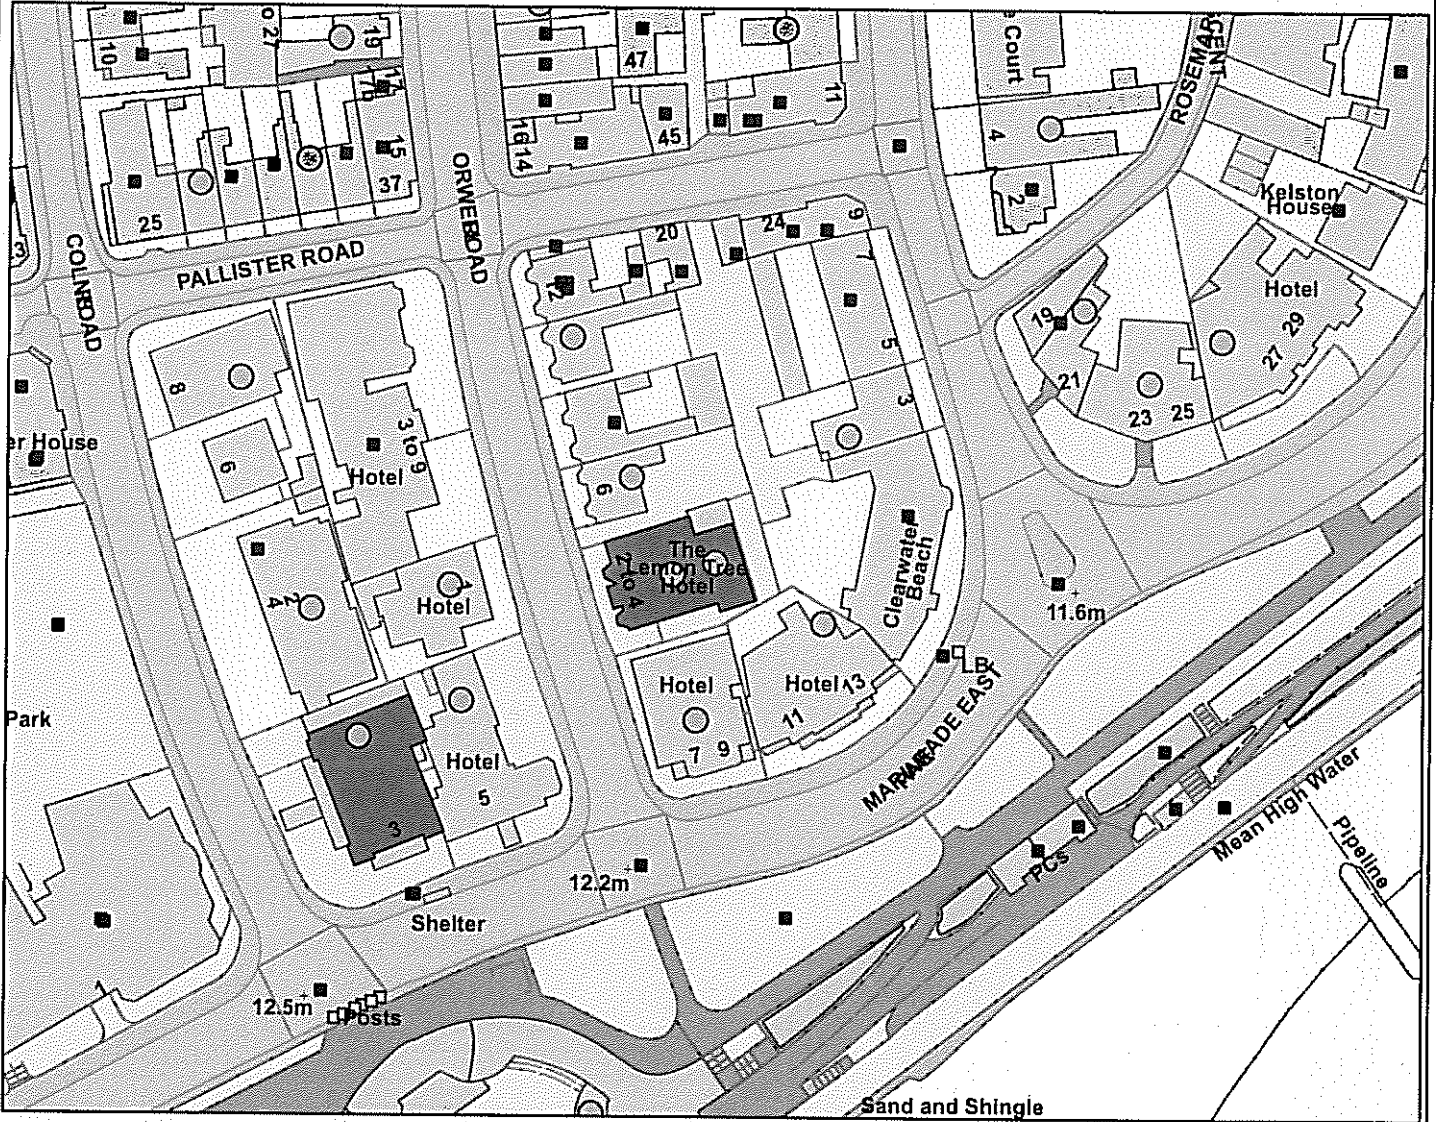

5th Avenue

2 - 4 Orwell Road, Clacton on Sea

Legend

[Empty legend box]

Reproduced from the Ordnance Survey map with permission of the Controller of Her Majesty's Stationary Office © Crown Copyright 2012.

Unauthorised reproduction infringes Crown Copyright and may lead to prosecution or civil proceedings.