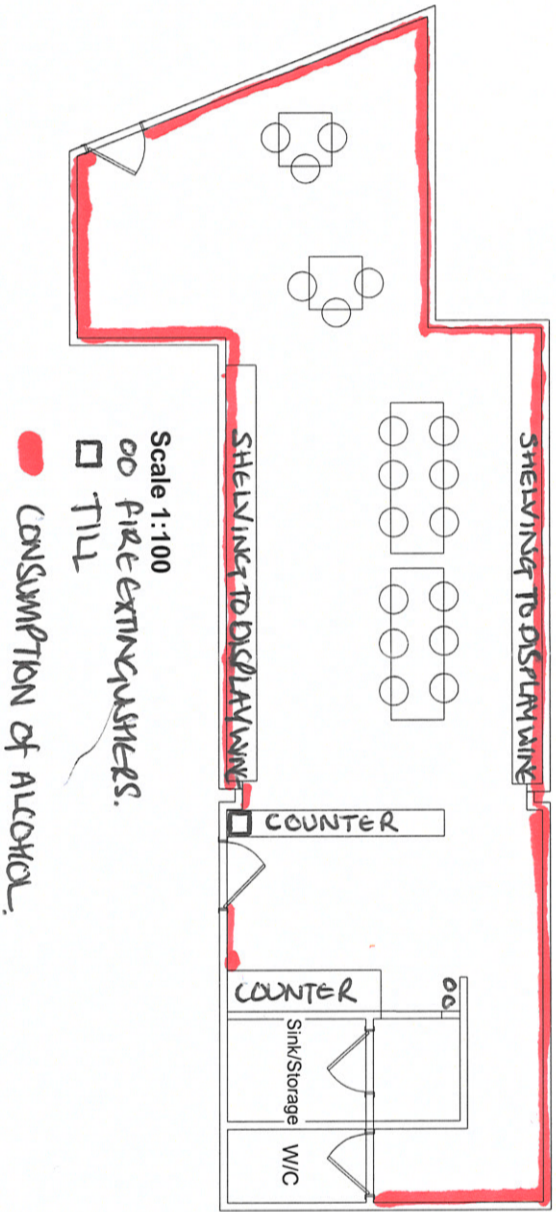

Please consult the quotation for a list of items to be supplied. The drawing is a computer representation of layout and dimension, details should be checked by the installer/builder. Please also ensure a Gas Safe registered engineer is engaged with regards to any gas appliances. Check with your installer/builder for more information.

Cad Plan No : D0514260475

Designed By : SAFFRON

Designed On : 12/12/18

Customer : Instore

WINE BOUTIQUE RIVINGTON LTD

Phone :

109 OLD RD CO3 9DB

Range Designed :