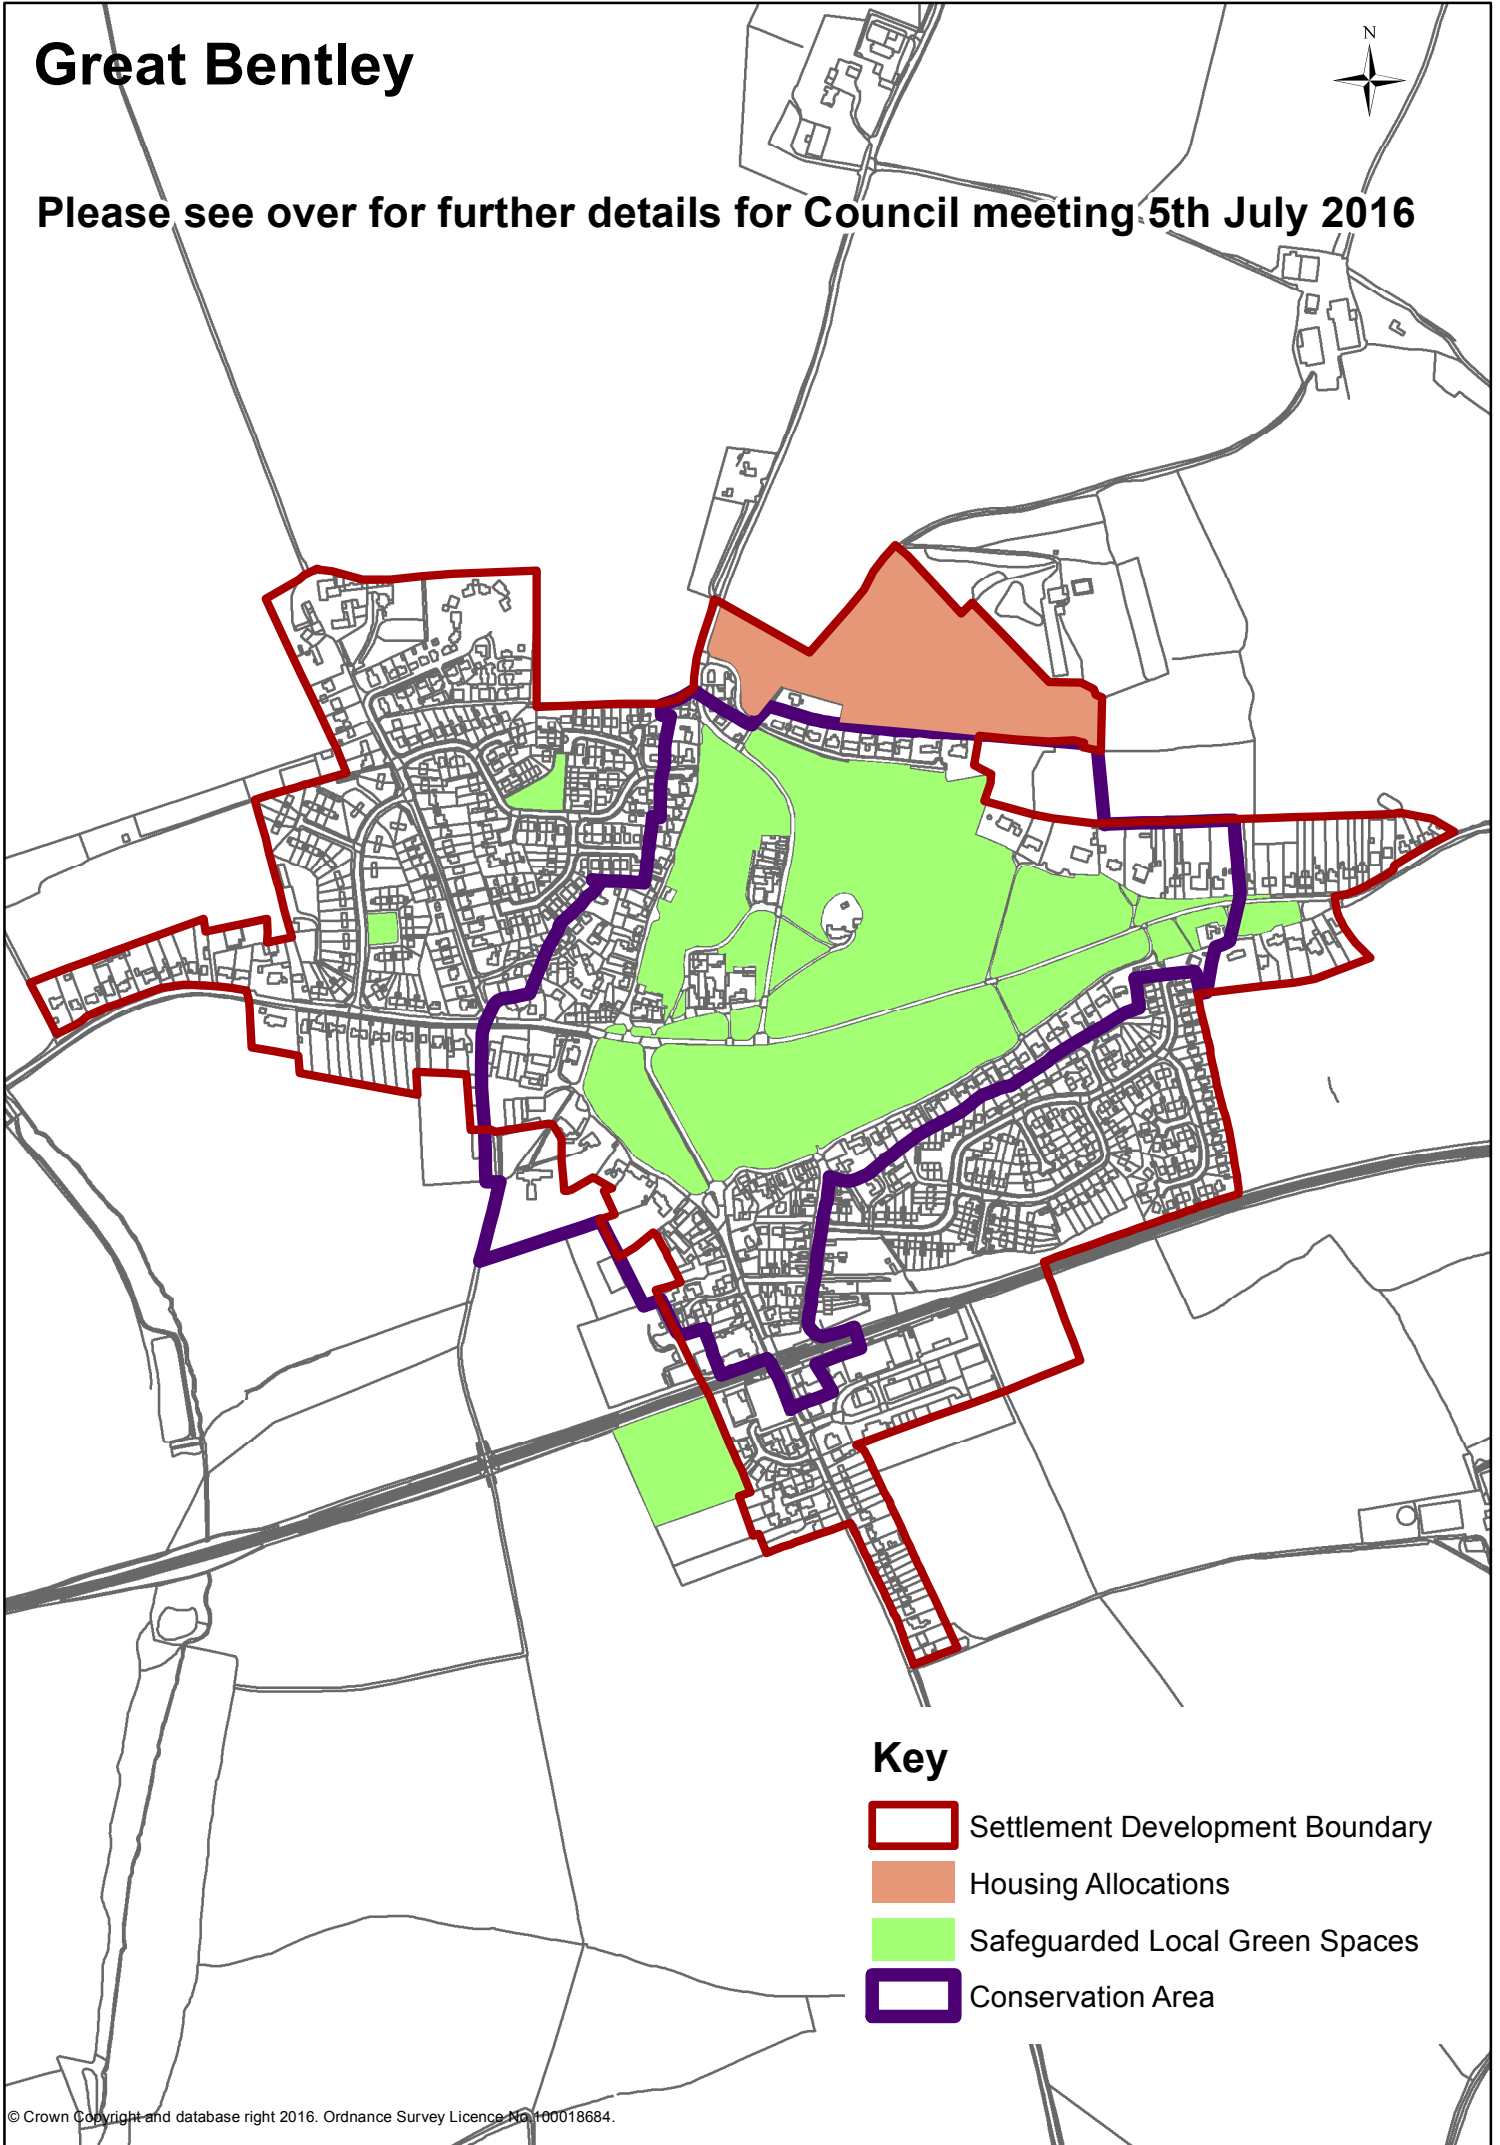

Great Bentley

Please see over for further details for Council meeting 5th July 2016

Key

-  Settlement Development Boundary
-  Housing Allocations
-  Safeguarded Local Green Spaces
-  Conservation Area