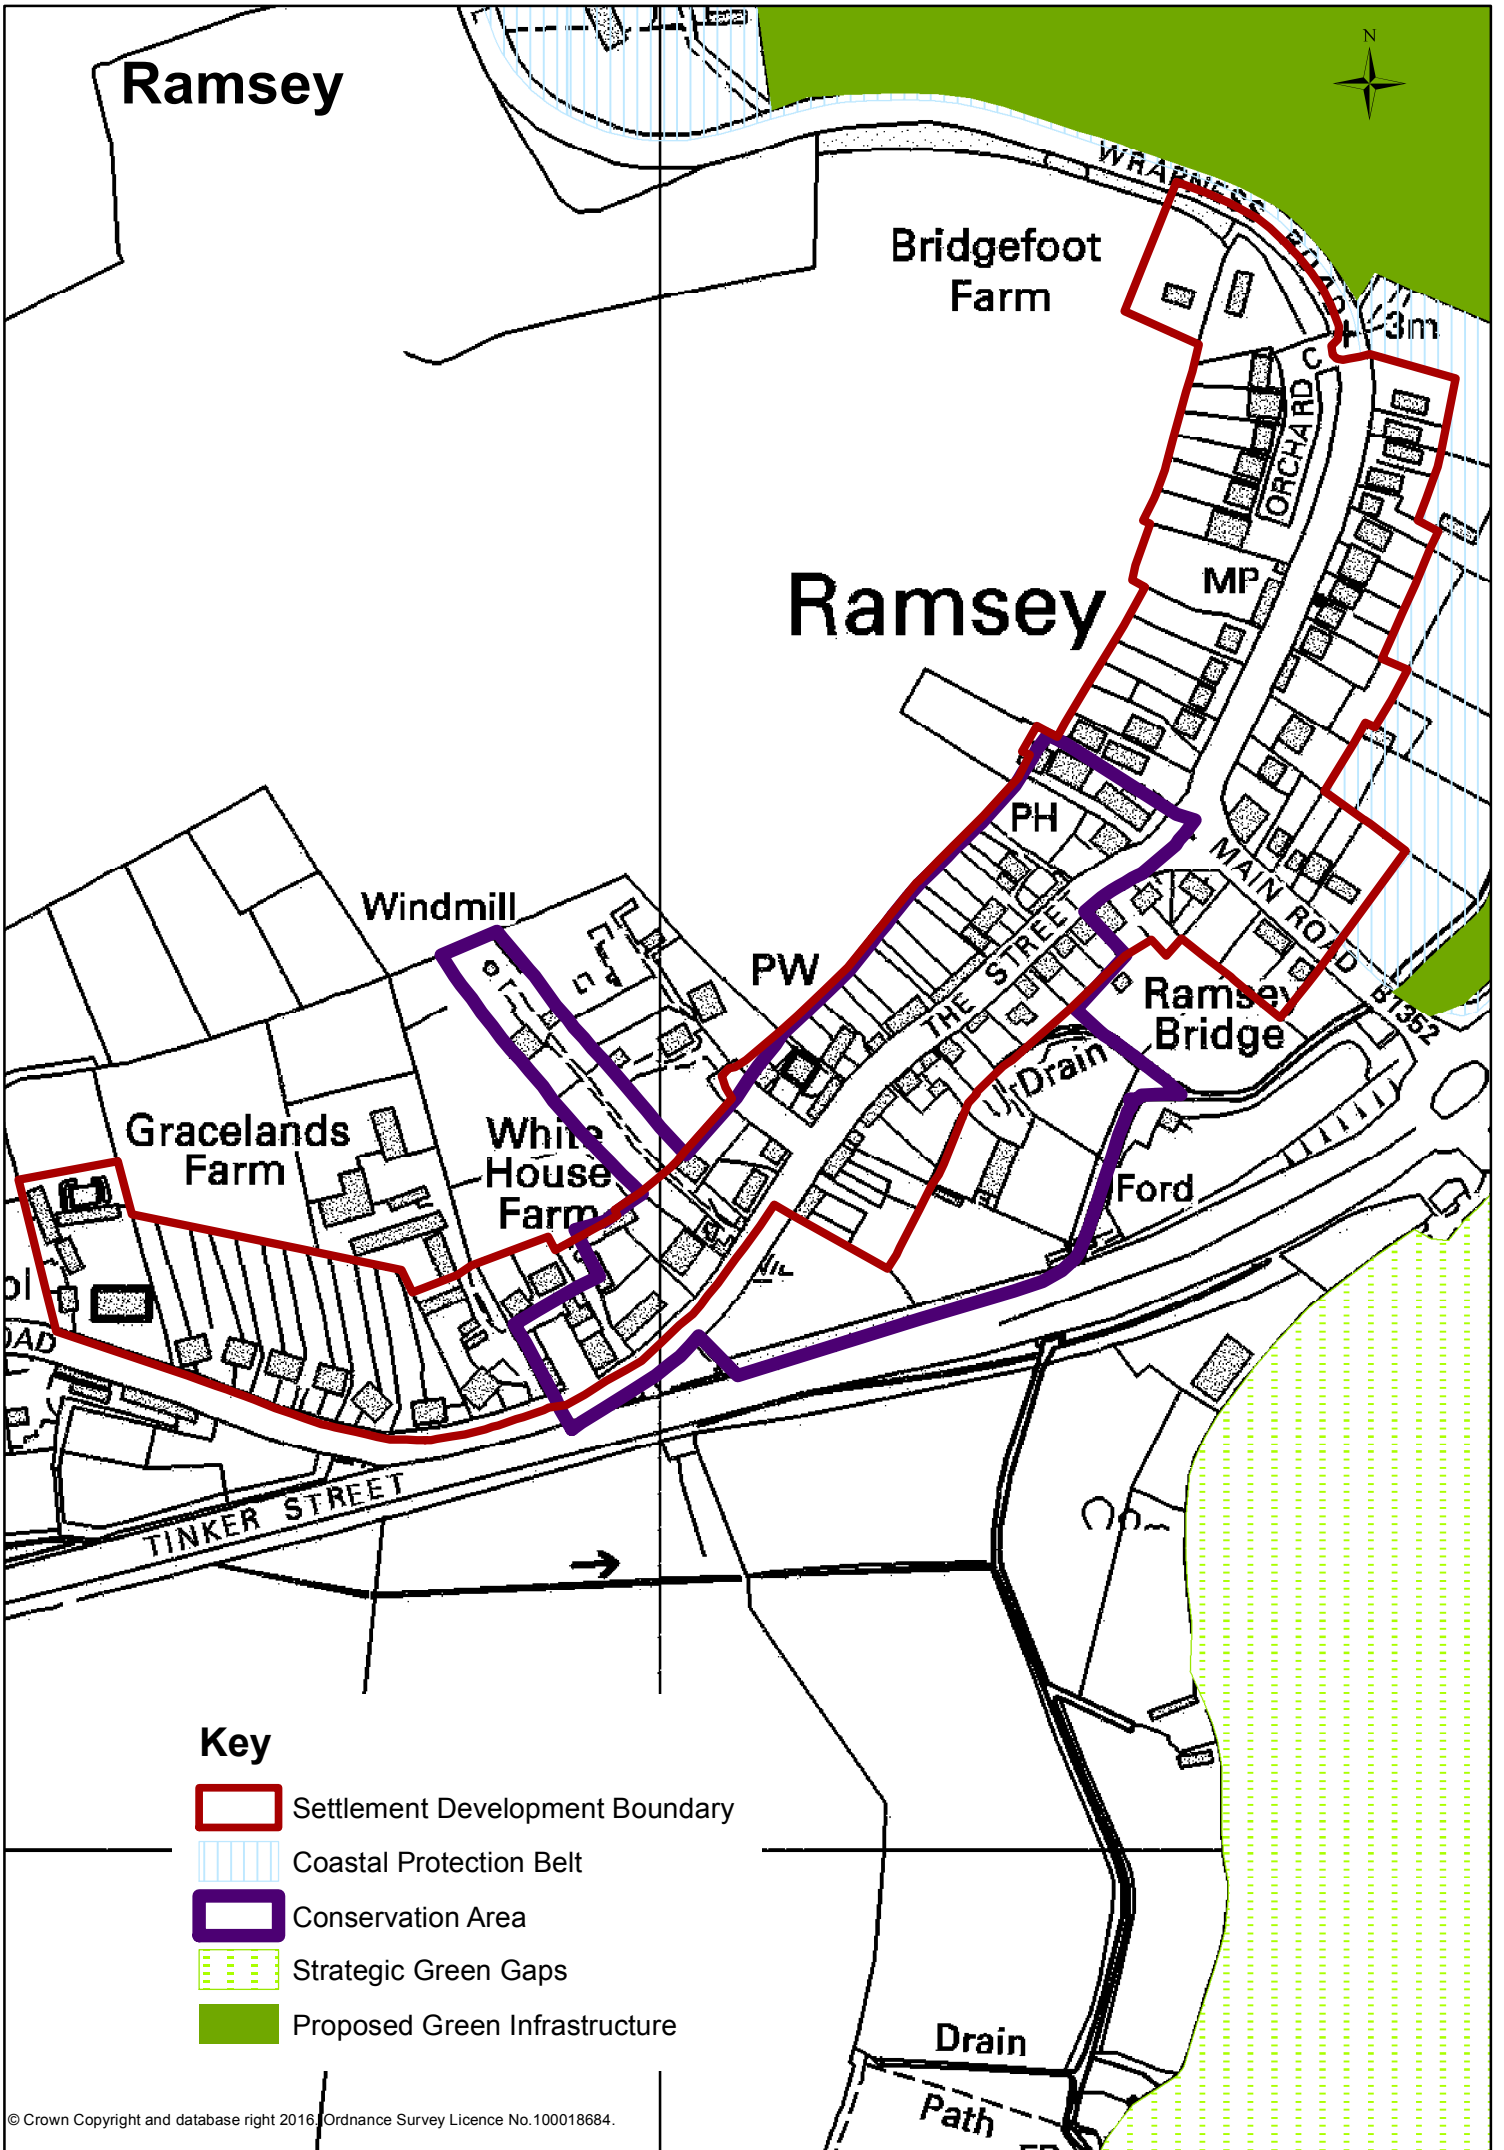

Bradfield

Key

-  Settlement Development Boundary
-  Coastal Protection Belt
-  Conservation Area
-  Safeguarded Local Green Spaces
-  Proposed Green Infrastructure

Great Bromley

Great Holland

Key

- Settlement Development Boundary
- Coastal Protection Belt
- Conservation Area
- Safeguarded Local Green Spaces

Kirby-le-Soken

Key

-  Settlement Development Boundary
-  Coastal Protection Belt
-  Conservation Area
-  Safeguarded Local Green Spaces
-  Strategic Green Gaps

Little Bentley

Little Oakley

Key

-  Settlement Development Boundary
-  Strategic Green Gaps
-  Safeguarded Local Green Spaces
-  Coastal Protection Belt

Tendring

TENDRING CP

Key

- Settlement Development Boundary
- Conservation Area
- Safeguarded Local Green Spaces

Thorpe Station and Thorpe Maltings

Key

-  Settlement Development Boundary
-  Conservation Area
-  Safeguarded Local Green Spaces