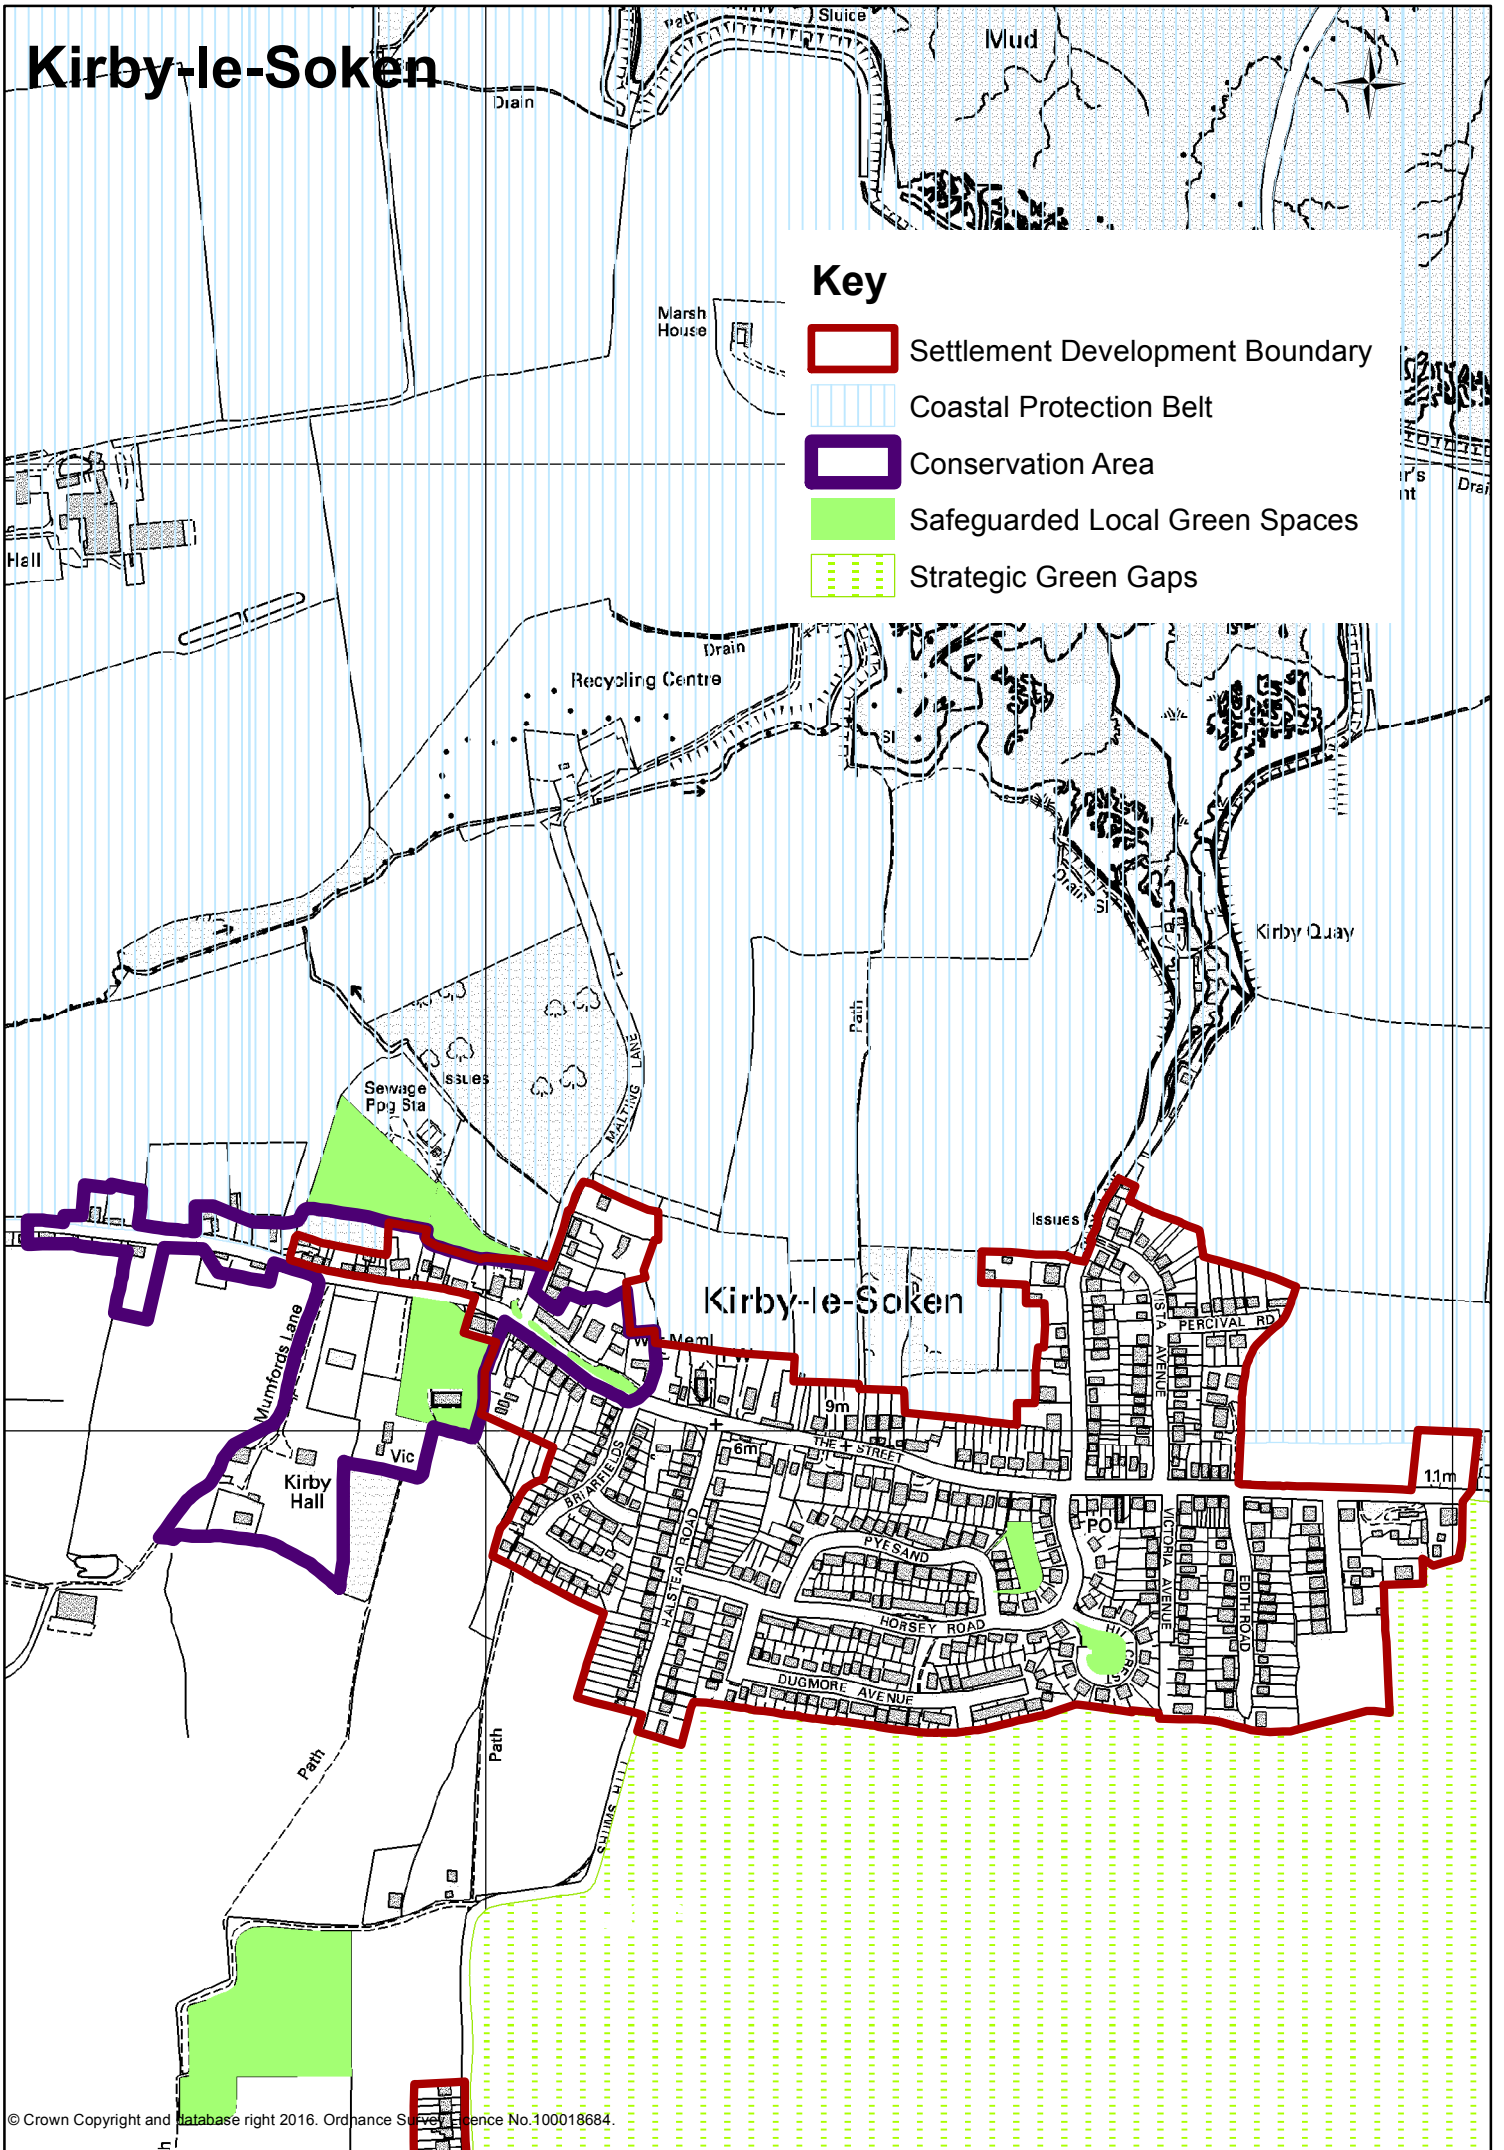

Ardleigh

Key

-  Settlement Development Boundary
-  Conservation Area
-  Safeguarded Local Green Spaces

Beaumont-cum-Moze

Track

Path

Coronation
Villas

Beaumont

Bradfield

Key

-  Settlement Development Boundary
-  Coastal Protection Belt
-  Conservation Area
-  Safeguarded Local Green Spaces
-  Proposed Green Infrastructure

Great Bromley

Great Holland

Key

- Settlement Development Boundary
- Coastal Protection Belt
- Conservation Area
- Safeguarded Local Green Spaces

Kirby-le-Soken

Key

-  Settlement Development Boundary
-  Coastal Protection Belt
-  Conservation Area
-  Safeguarded Local Green Spaces
-  Strategic Green Gaps

Little Bentley

Little Oakley

Key

-  Settlement Development Boundary
-  Strategic Green Gaps
-  Safeguarded Local Green Spaces
-  Coastal Protection Belt

Tendring

TENDRING CP

Key

- Settlement Development Boundary
- Conservation Area
- Safeguarded Local Green Spaces

Thorpe Station and Thorpe Maltings

Key

-  Settlement Development Boundary
-  Conservation Area
-  Safeguarded Local Green Spaces