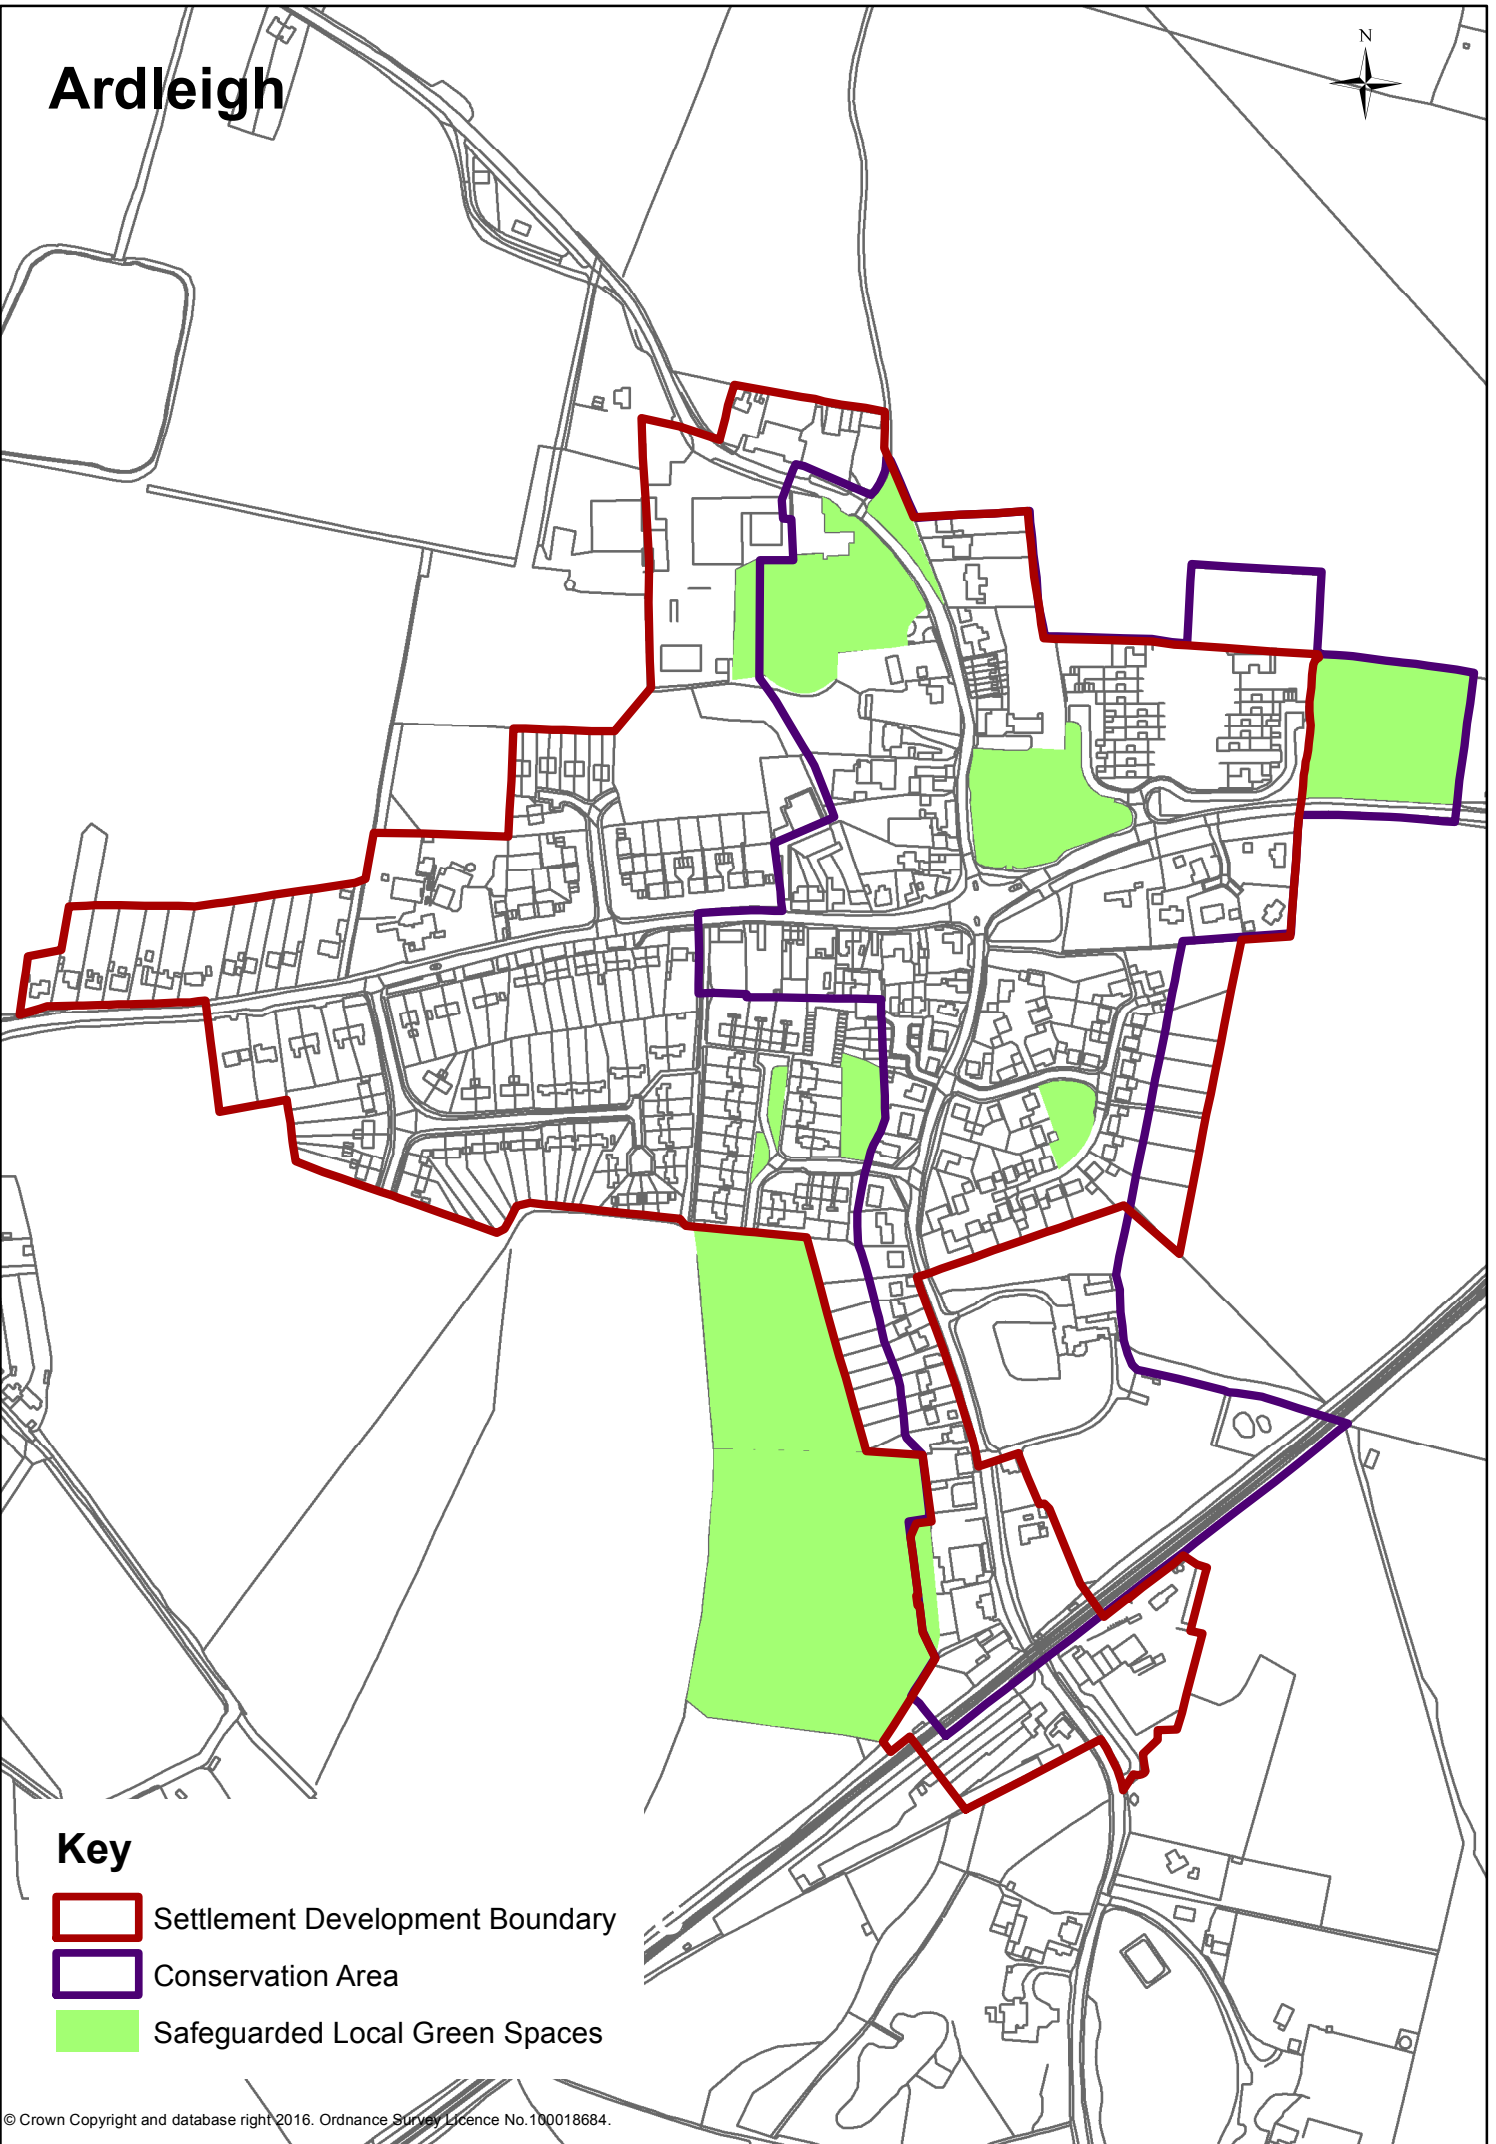

Ardleigh

Key

-  Settlement Development Boundary
-  Conservation Area
-  Safeguarded Local Green Spaces

Beaumont-cum-Moze

Track

Path

Coronation
Villas

Beaumont

Hall

Beaumont
House

B7414

B7414

Key

- Settlement Development Boundary
- Coastal Protection Belt
- Safeguarded Local Green Spaces

23m

H LANE

Bradfield

Key

-  Settlement Development Boundary
-  Coastal Protection Belt
-  Conservation Area
-  Safeguarded Local Green Spaces
-  Proposed Green Infrastructure

Great Bromley

Great Holland

Key

- Settlement Development Boundary
- Coastal Protection Belt
- Conservation Area
- Safeguarded Local Green Spaces

Kirby-le-Soken

Key

-  Settlement Development Boundary
-  Coastal Protection Belt
-  Conservation Area
-  Safeguarded Local Green Spaces
-  Strategic Green Gaps

Little Bentley

Little Oakley

Key

-  Settlement Development Boundary
-  Strategic Green Gaps
-  Safeguarded Local Green Spaces
-  Coastal Protection Belt