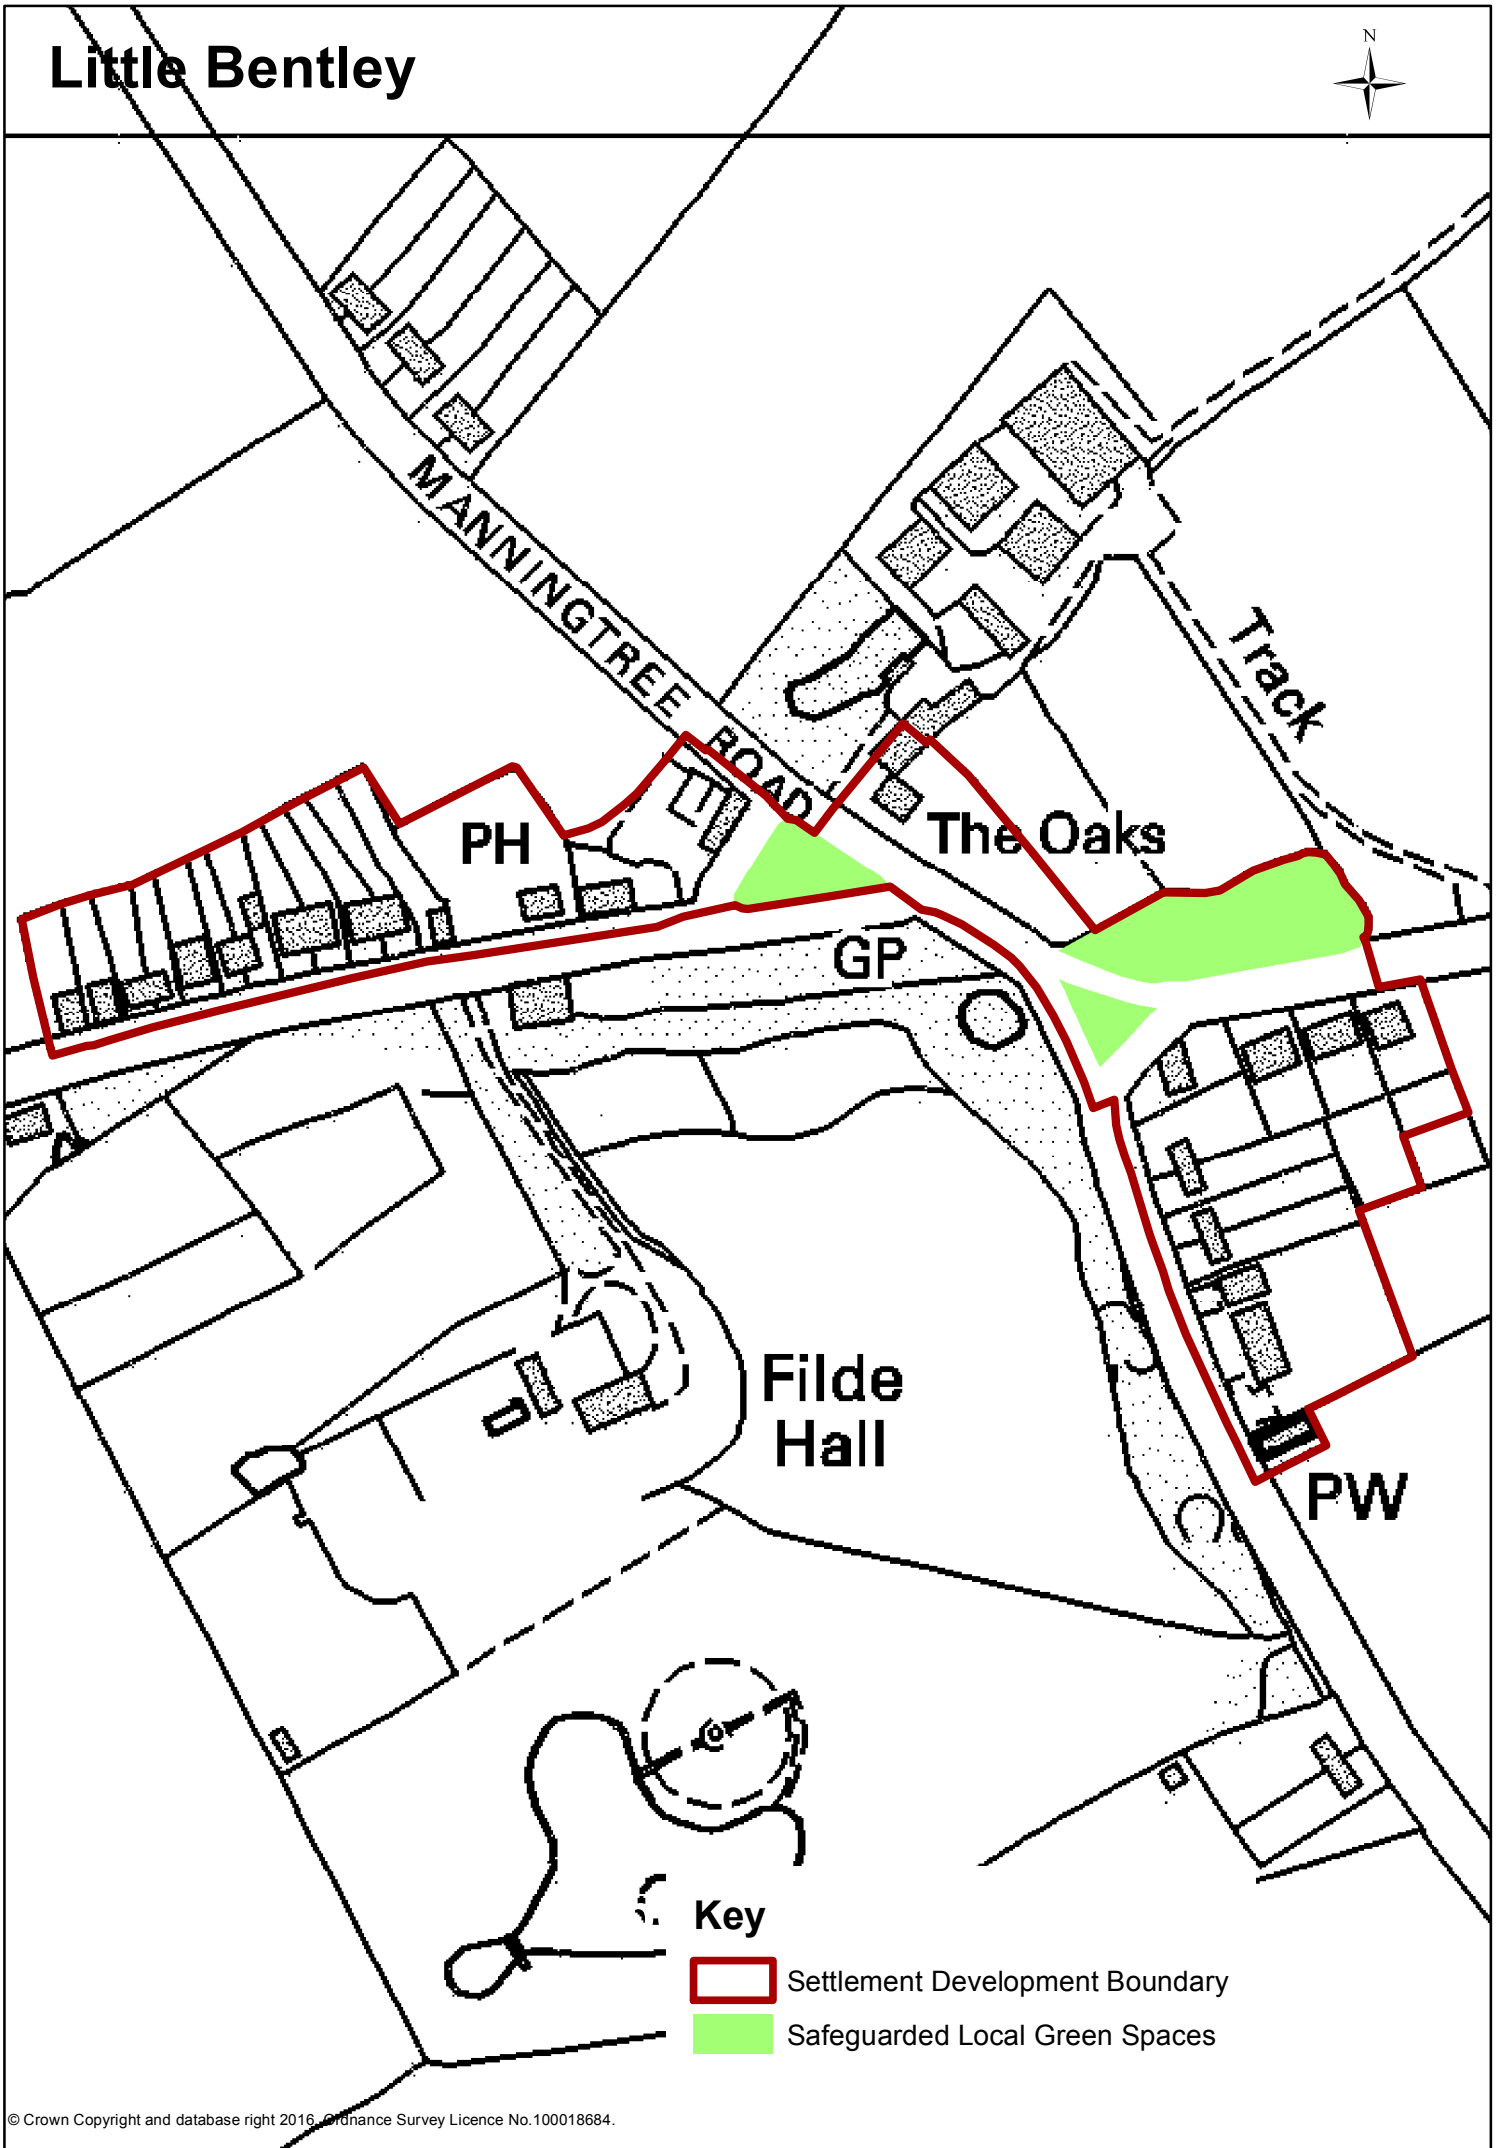

Bradfield

Key

-  Settlement Development Boundary
-  Coastal Protection Belt
-  Conservation Area
-  Safeguarded Local Green Spaces
-  Proposed Green Infrastructure

Great Bromley

Great Holland

Key

- Settlement Development Boundary
- Coastal Protection Belt
- Conservation Area
- Safeguarded Local Green Spaces

Kirby-le-Soken

Key

-  Settlement Development Boundary
-  Coastal Protection Belt
-  Conservation Area
-  Safeguarded Local Green Spaces
-  Strategic Green Gaps

Little Bentley

Little Oakley

Key

-  Settlement Development Boundary
-  Strategic Green Gaps
-  Safeguarded Local Green Spaces
-  Coastal Protection Belt

Tendring

TENDRING CP

Key

- Settlement Development Boundary
- Conservation Area
- Safeguarded Local Green Spaces

Thorpe Station and Thorpe Maltings

Key

-  Settlement Development Boundary
-  Conservation Area
-  Safeguarded Local Green Spaces