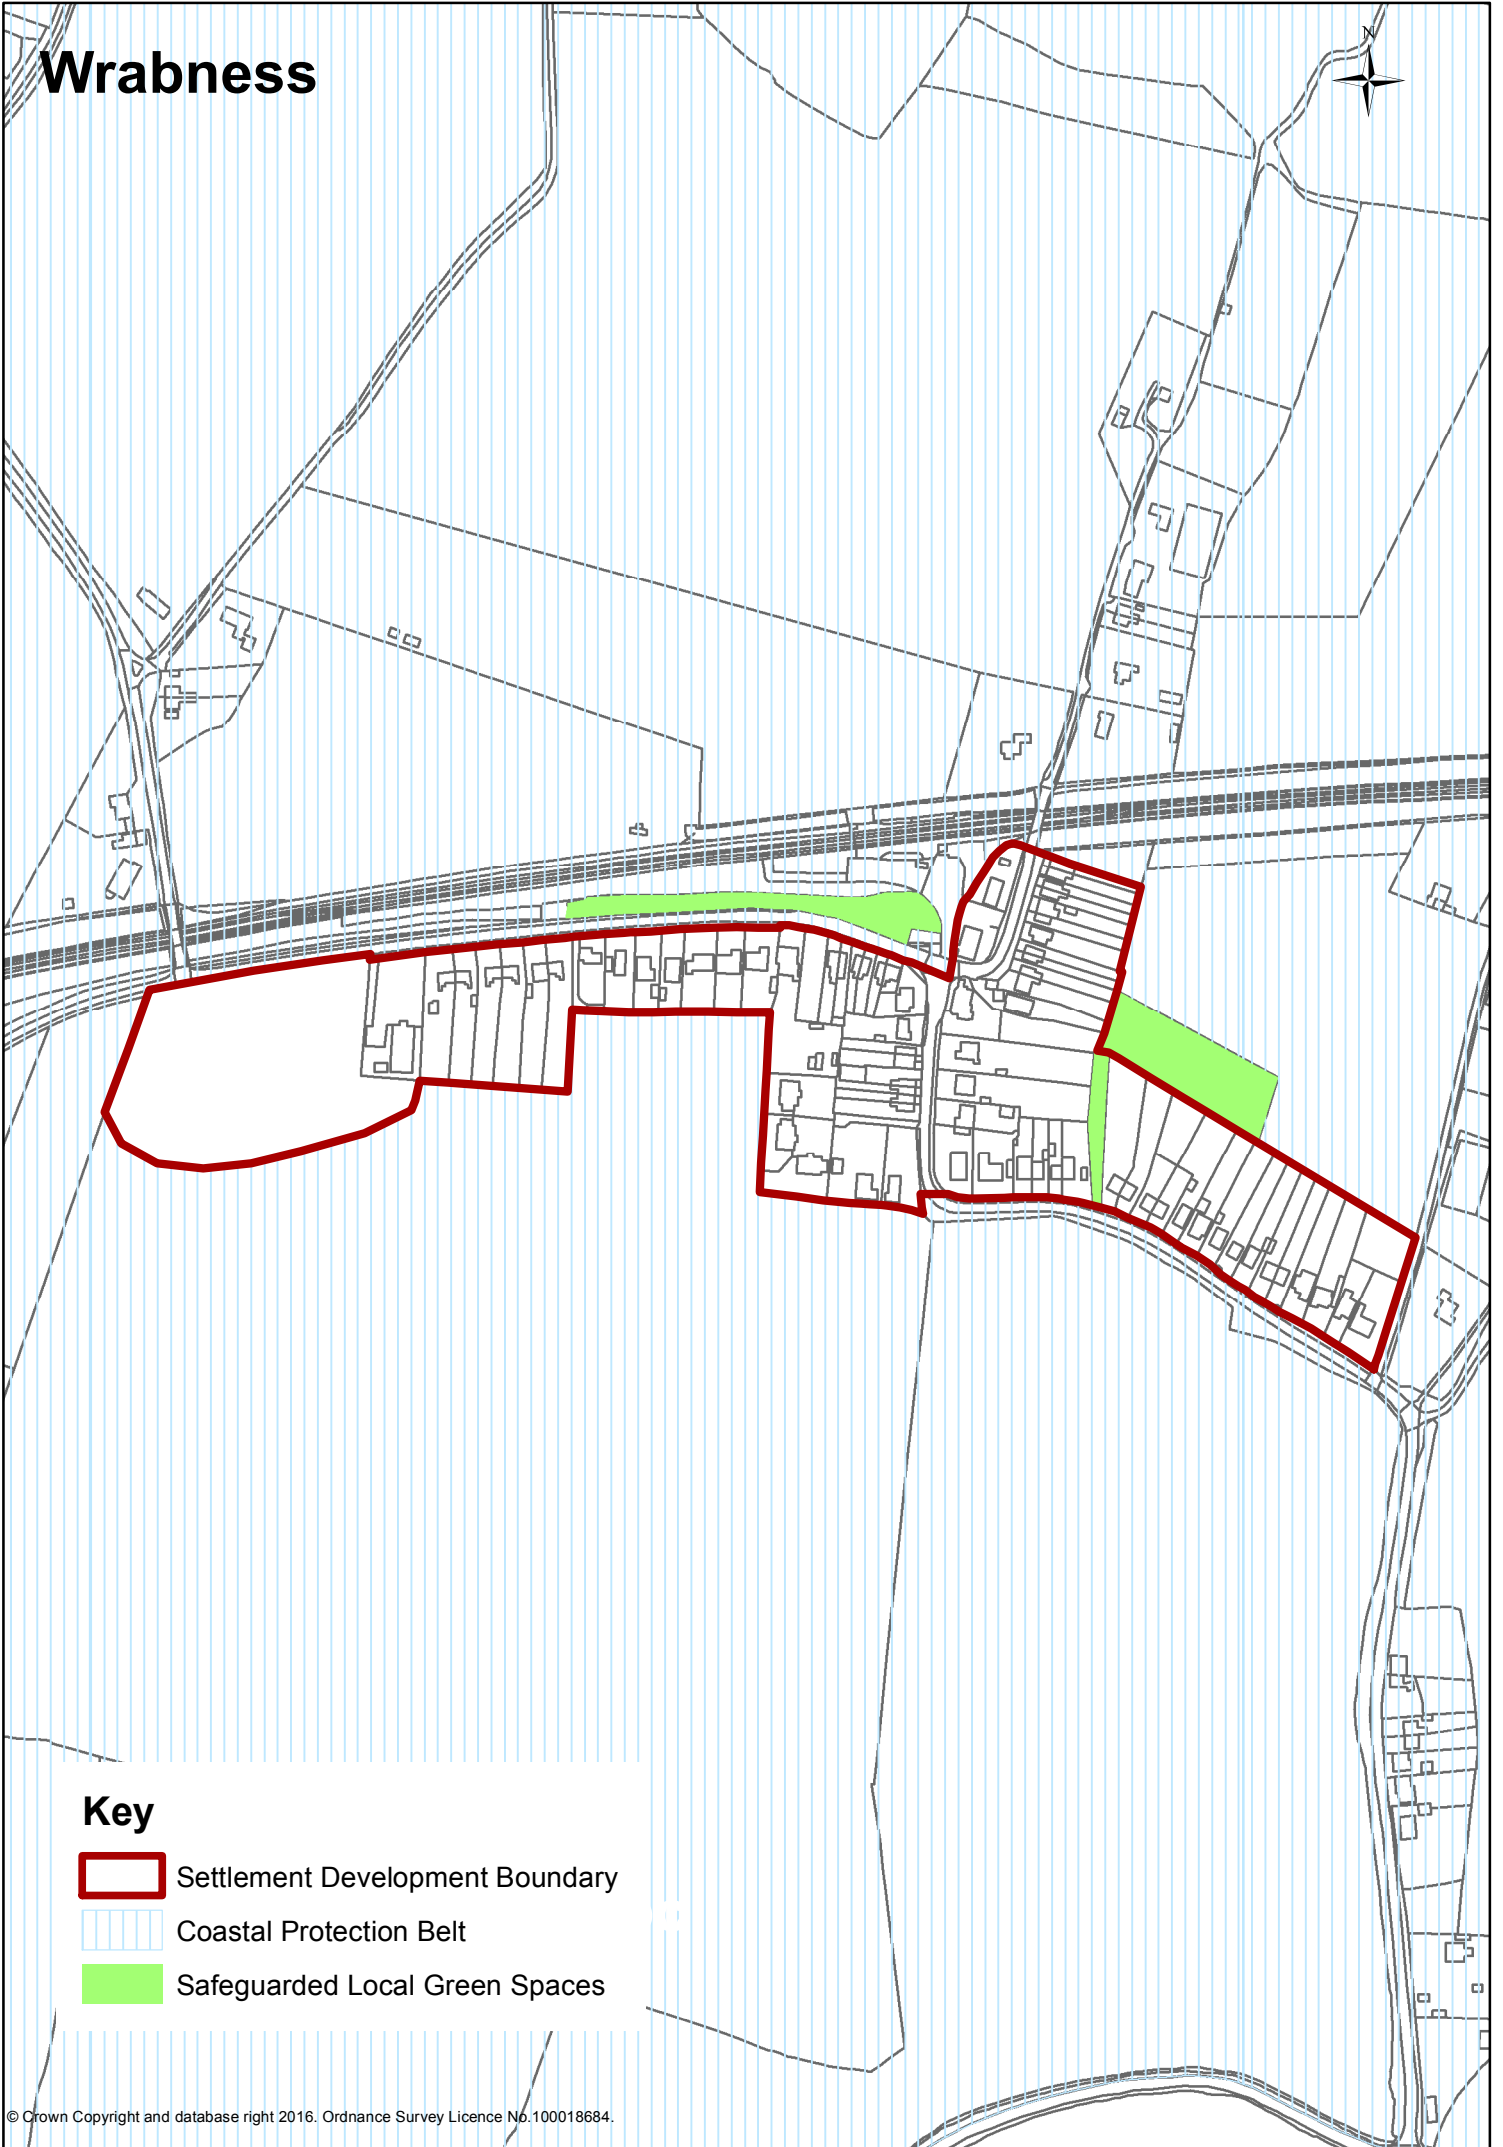

Hall

Beaumont
House

B7414

B7414

Key

- Settlement Development Boundary
- Coastal Protection Belt
- Safeguarded Local Green Spaces

23m

H LANE

Kirby-le-Soken

Key

-  Settlement Development Boundary
-  Coastal Protection Belt
-  Conservation Area
-  Safeguarded Local Green Spaces
-  Strategic Green Gaps

Little Bentley

Little Oakley

Key

-  Settlement Development Boundary
-  Strategic Green Gaps
-  Safeguarded Local Green Spaces
-  Coastal Protection Belt

Tendring

TENDRING CP

Key

- Settlement Development Boundary
- Conservation Area
- Safeguarded Local Green Spaces

Thorpe Station and Thorpe Maltings

Key

-  Settlement Development Boundary
-  Conservation Area
-  Safeguarded Local Green Spaces

Wix

Key

- Settlement Development Boundary
- Safeguarded Local Green Spaces

Wrabness

Key

-  Settlement Development Boundary
-  Coastal Protection Belt
-  Safeguarded Local Green Spaces