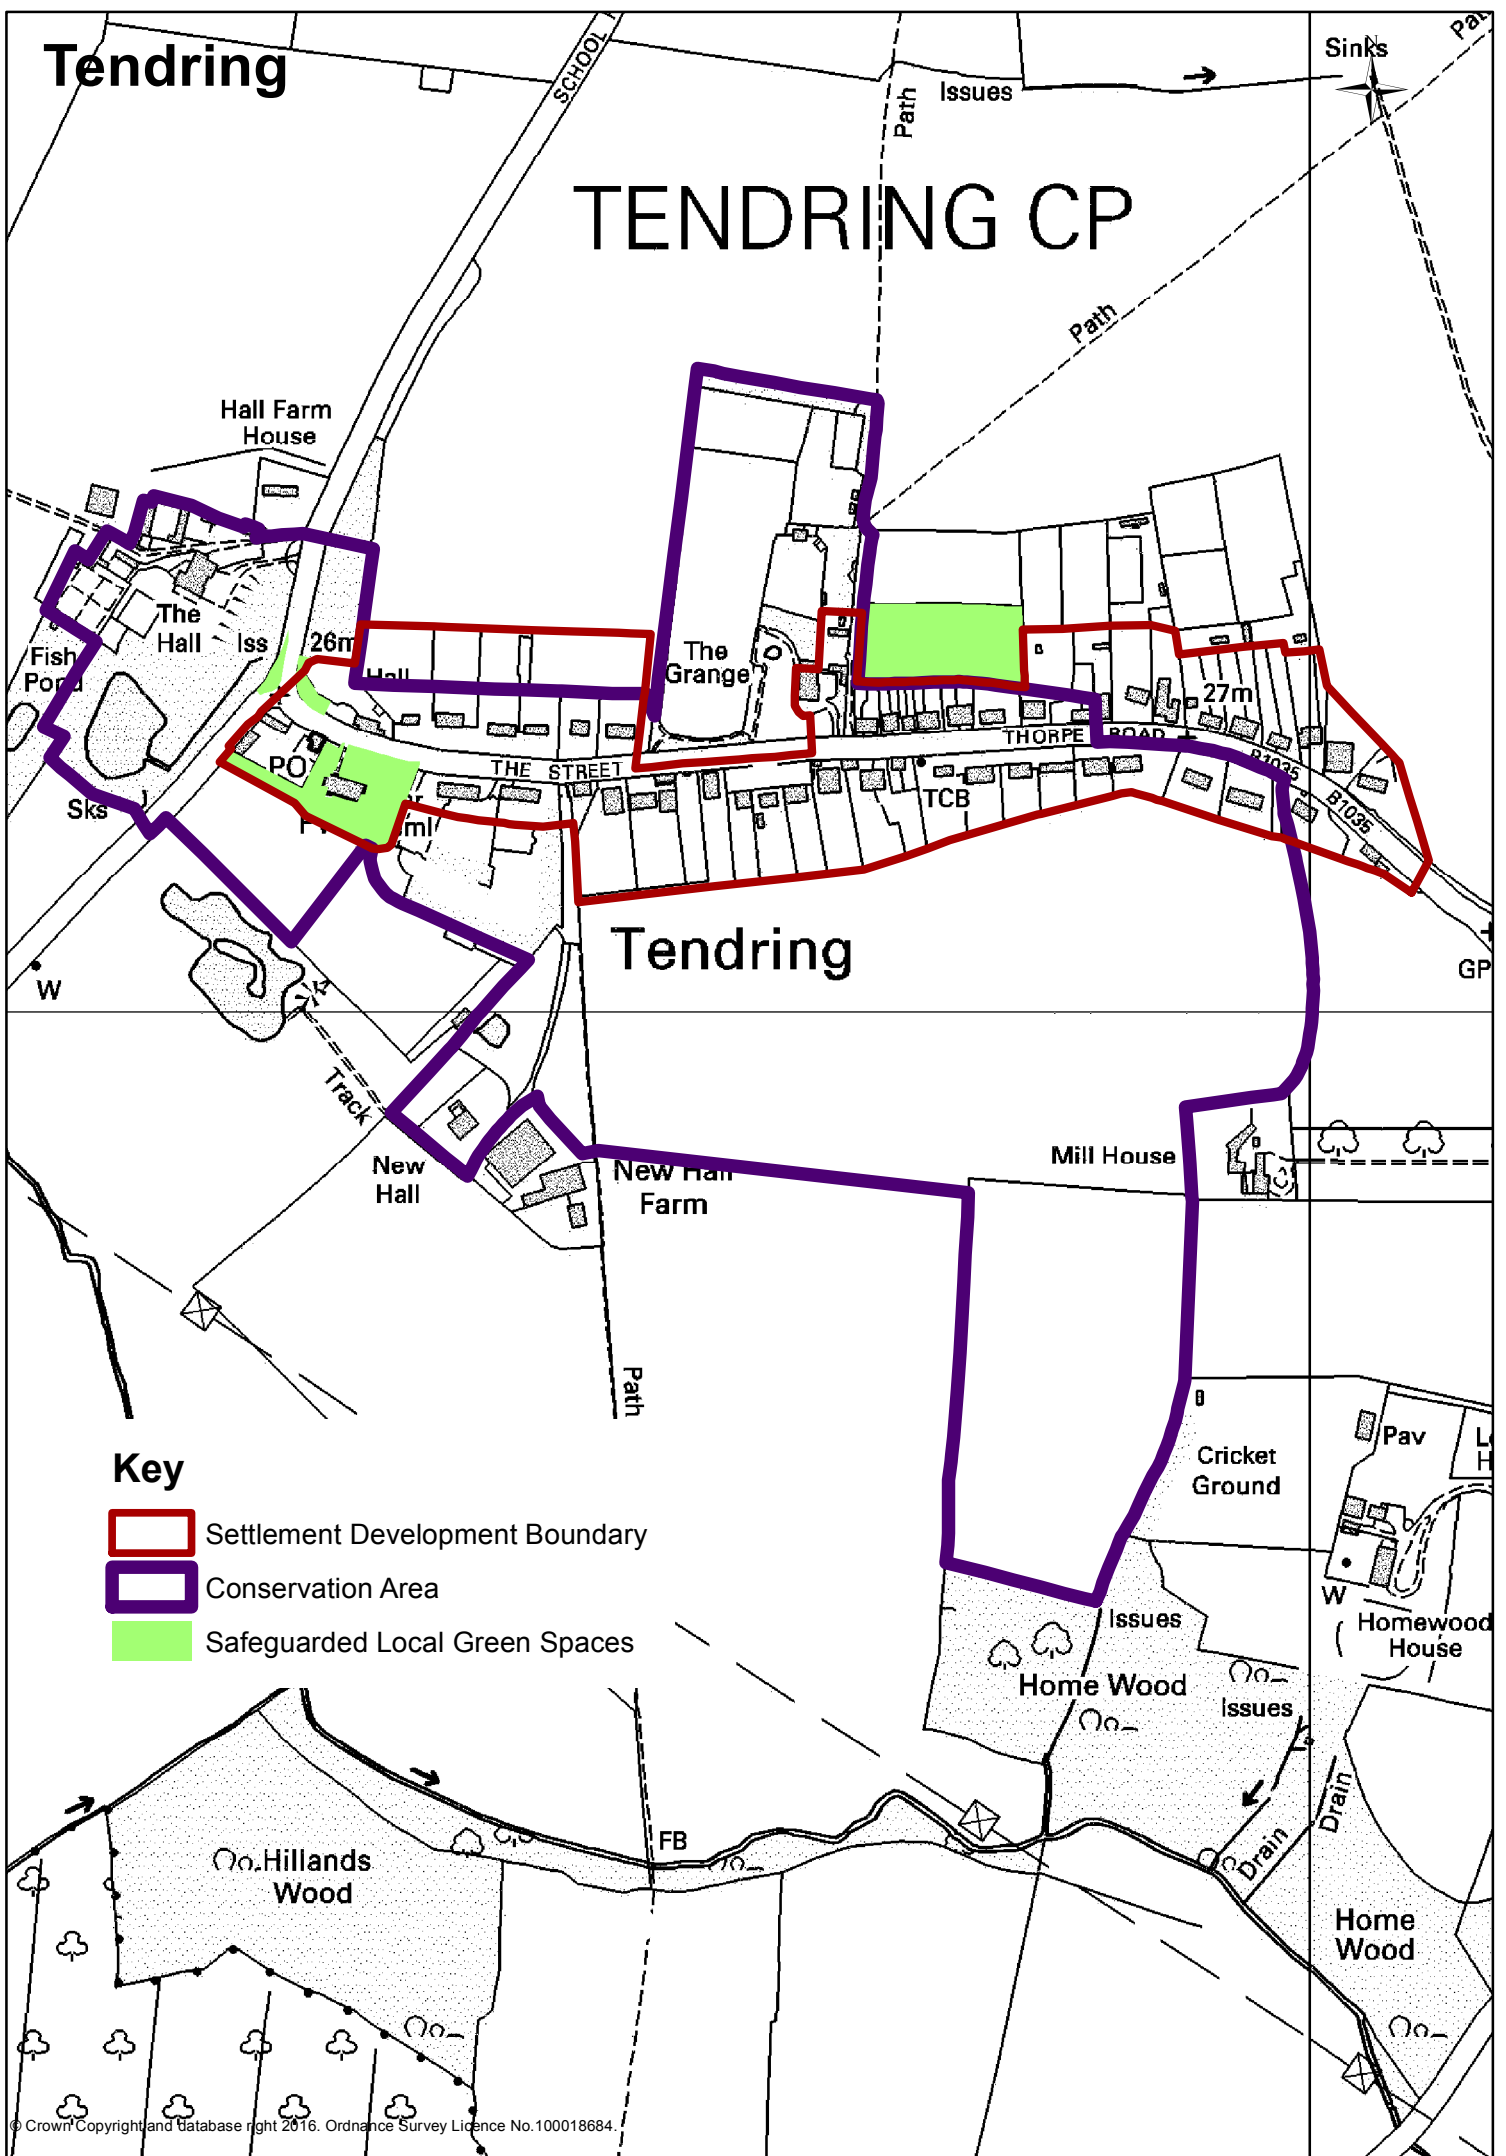

Kirby-le-Soken

Key

-  Settlement Development Boundary
-  Coastal Protection Belt
-  Conservation Area
-  Safeguarded Local Green Spaces
-  Strategic Green Gaps

Little Bentley

Little Oakley

Key

-  Settlement Development Boundary
-  Strategic Green Gaps
-  Safeguarded Local Green Spaces
-  Coastal Protection Belt

Tendring

TENDRING CP

Key

- Settlement Development Boundary
- Conservation Area
- Safeguarded Local Green Spaces

Thorpe Station and Thorpe Maltings

Key

-  Settlement Development Boundary
-  Conservation Area
-  Safeguarded Local Green Spaces