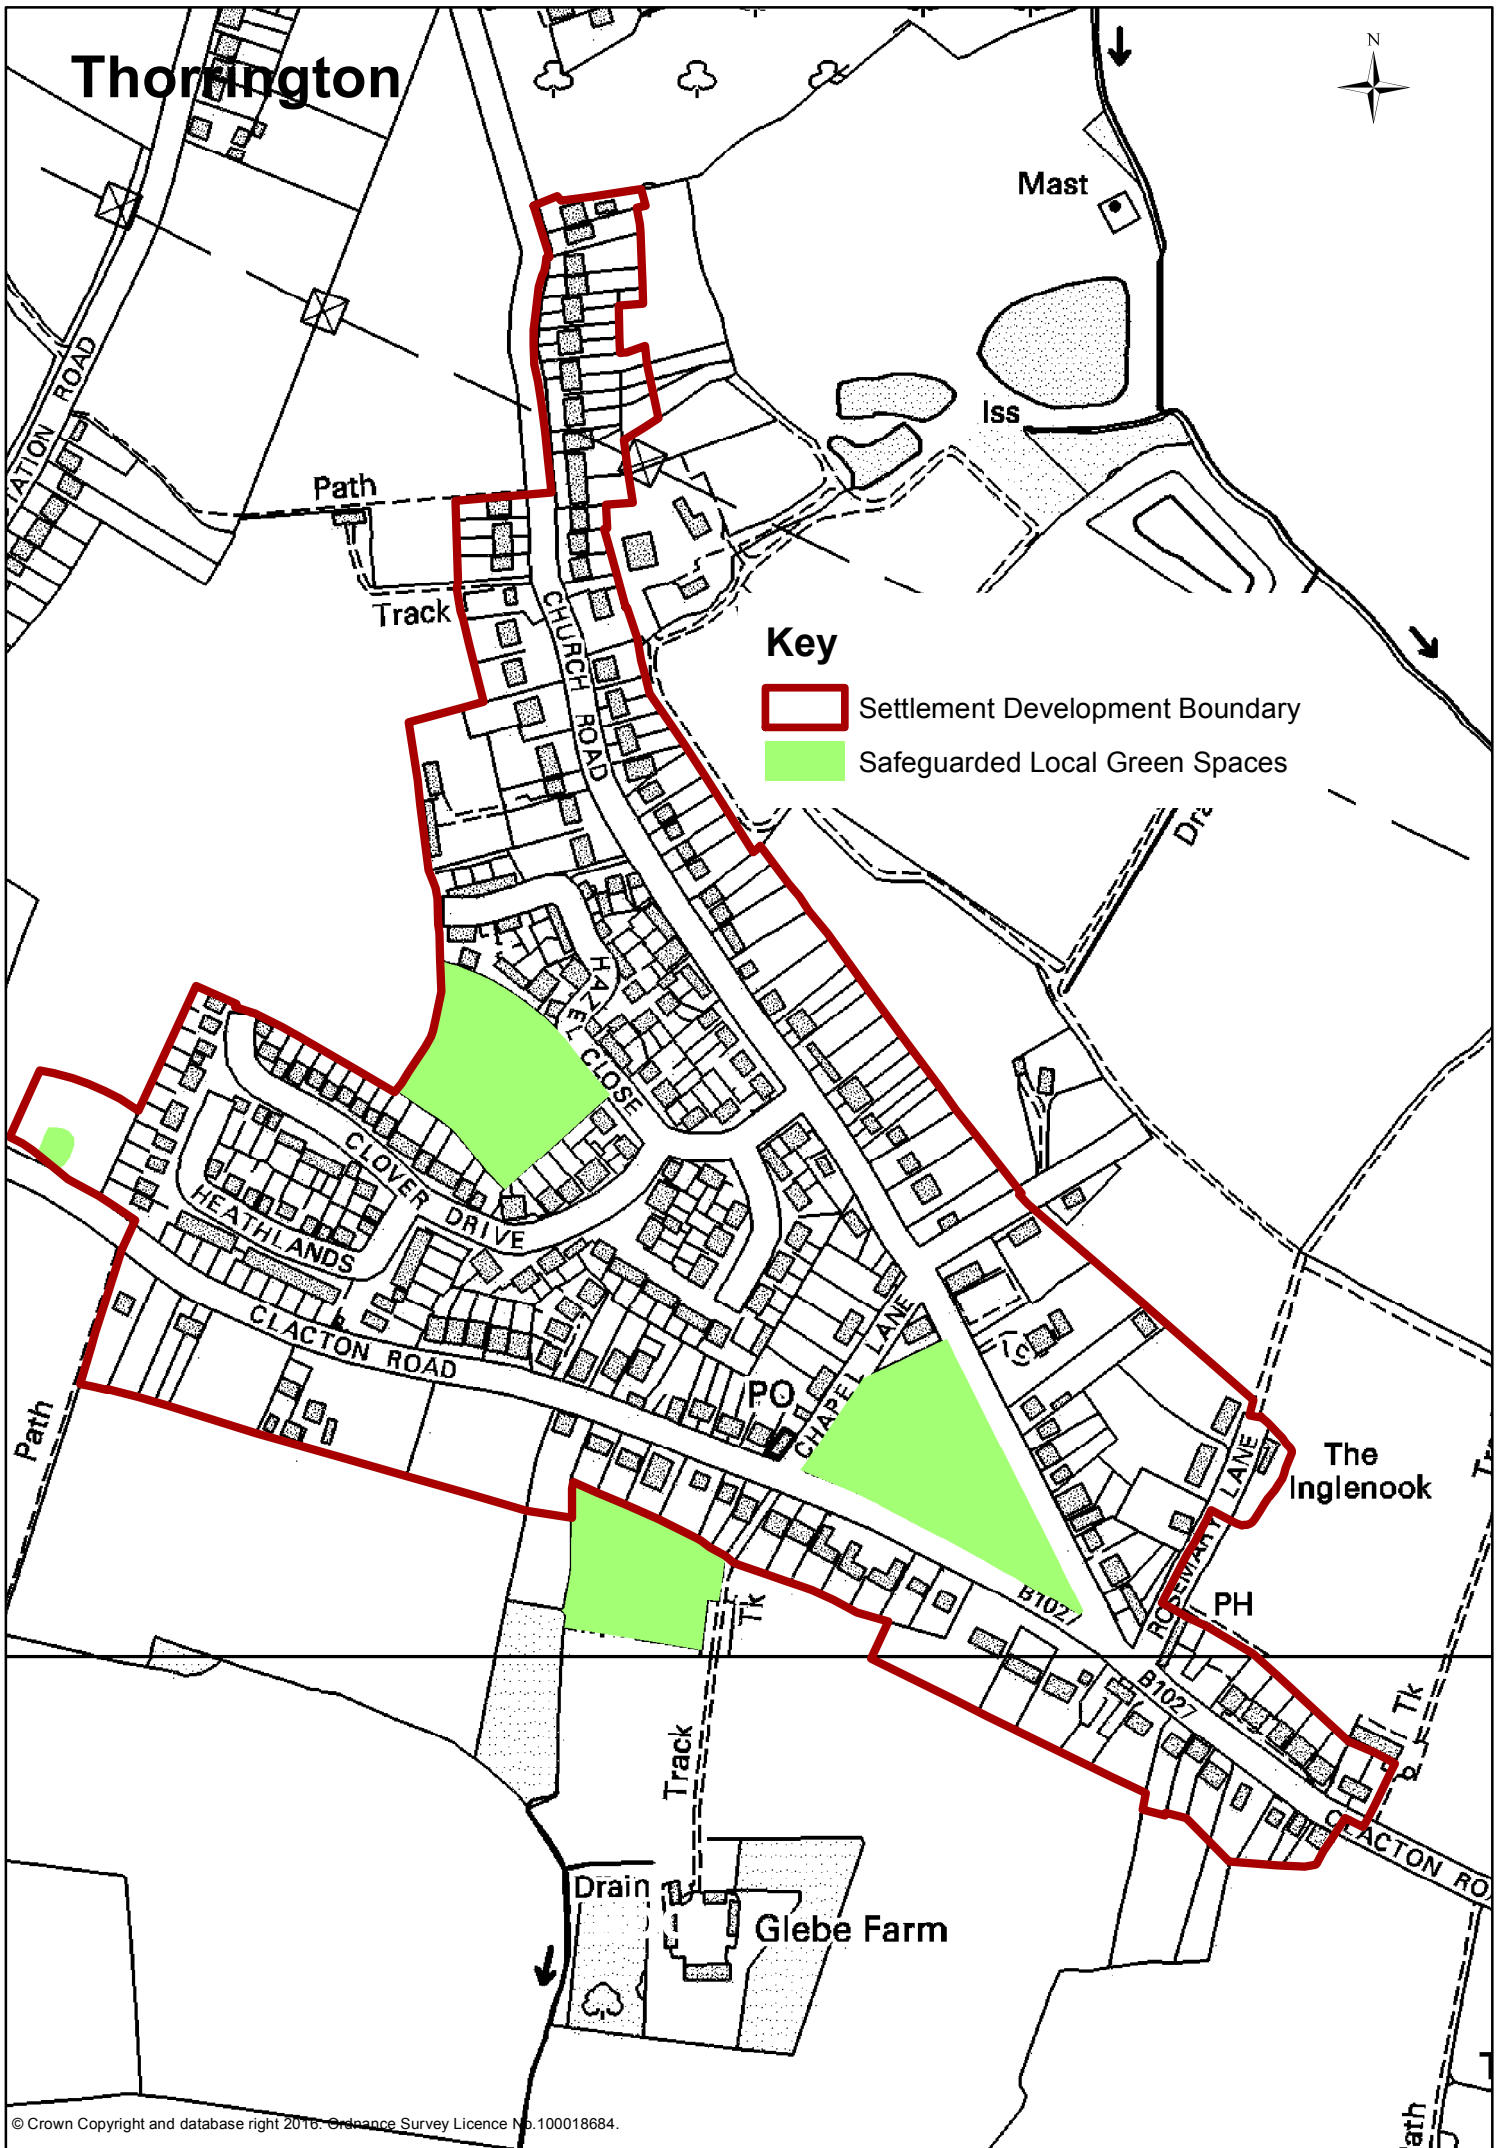

Ardleigh

Key

-  Settlement Development Boundary
-  Conservation Area
-  Safeguarded Local Green Spaces

Beaumont-cum-Moze

Track

Path

Coronation
Villas

Beaumont

Kirby-le-Soken

Key

-  Settlement Development Boundary
-  Coastal Protection Belt
-  Conservation Area
-  Safeguarded Local Green Spaces
-  Strategic Green Gaps

Little Bentley

Little Oakley

Key

-  Settlement Development Boundary
-  Strategic Green Gaps
-  Safeguarded Local Green Spaces
-  Coastal Protection Belt

Tendring

TENDRING CP

Key

- Settlement Development Boundary
- Conservation Area
- Safeguarded Local Green Spaces

Thorpe Station and Thorpe Maltings

Key

-  Settlement Development Boundary
-  Conservation Area
-  Safeguarded Local Green Spaces

Thornington

Key

- Settlement Development Boundary
- Safeguarded Local Green Spaces

Weeley Heath

Key

-  Settlement Development Boundary
-  Safeguarded Local Green Spaces

Wix

WIX CP