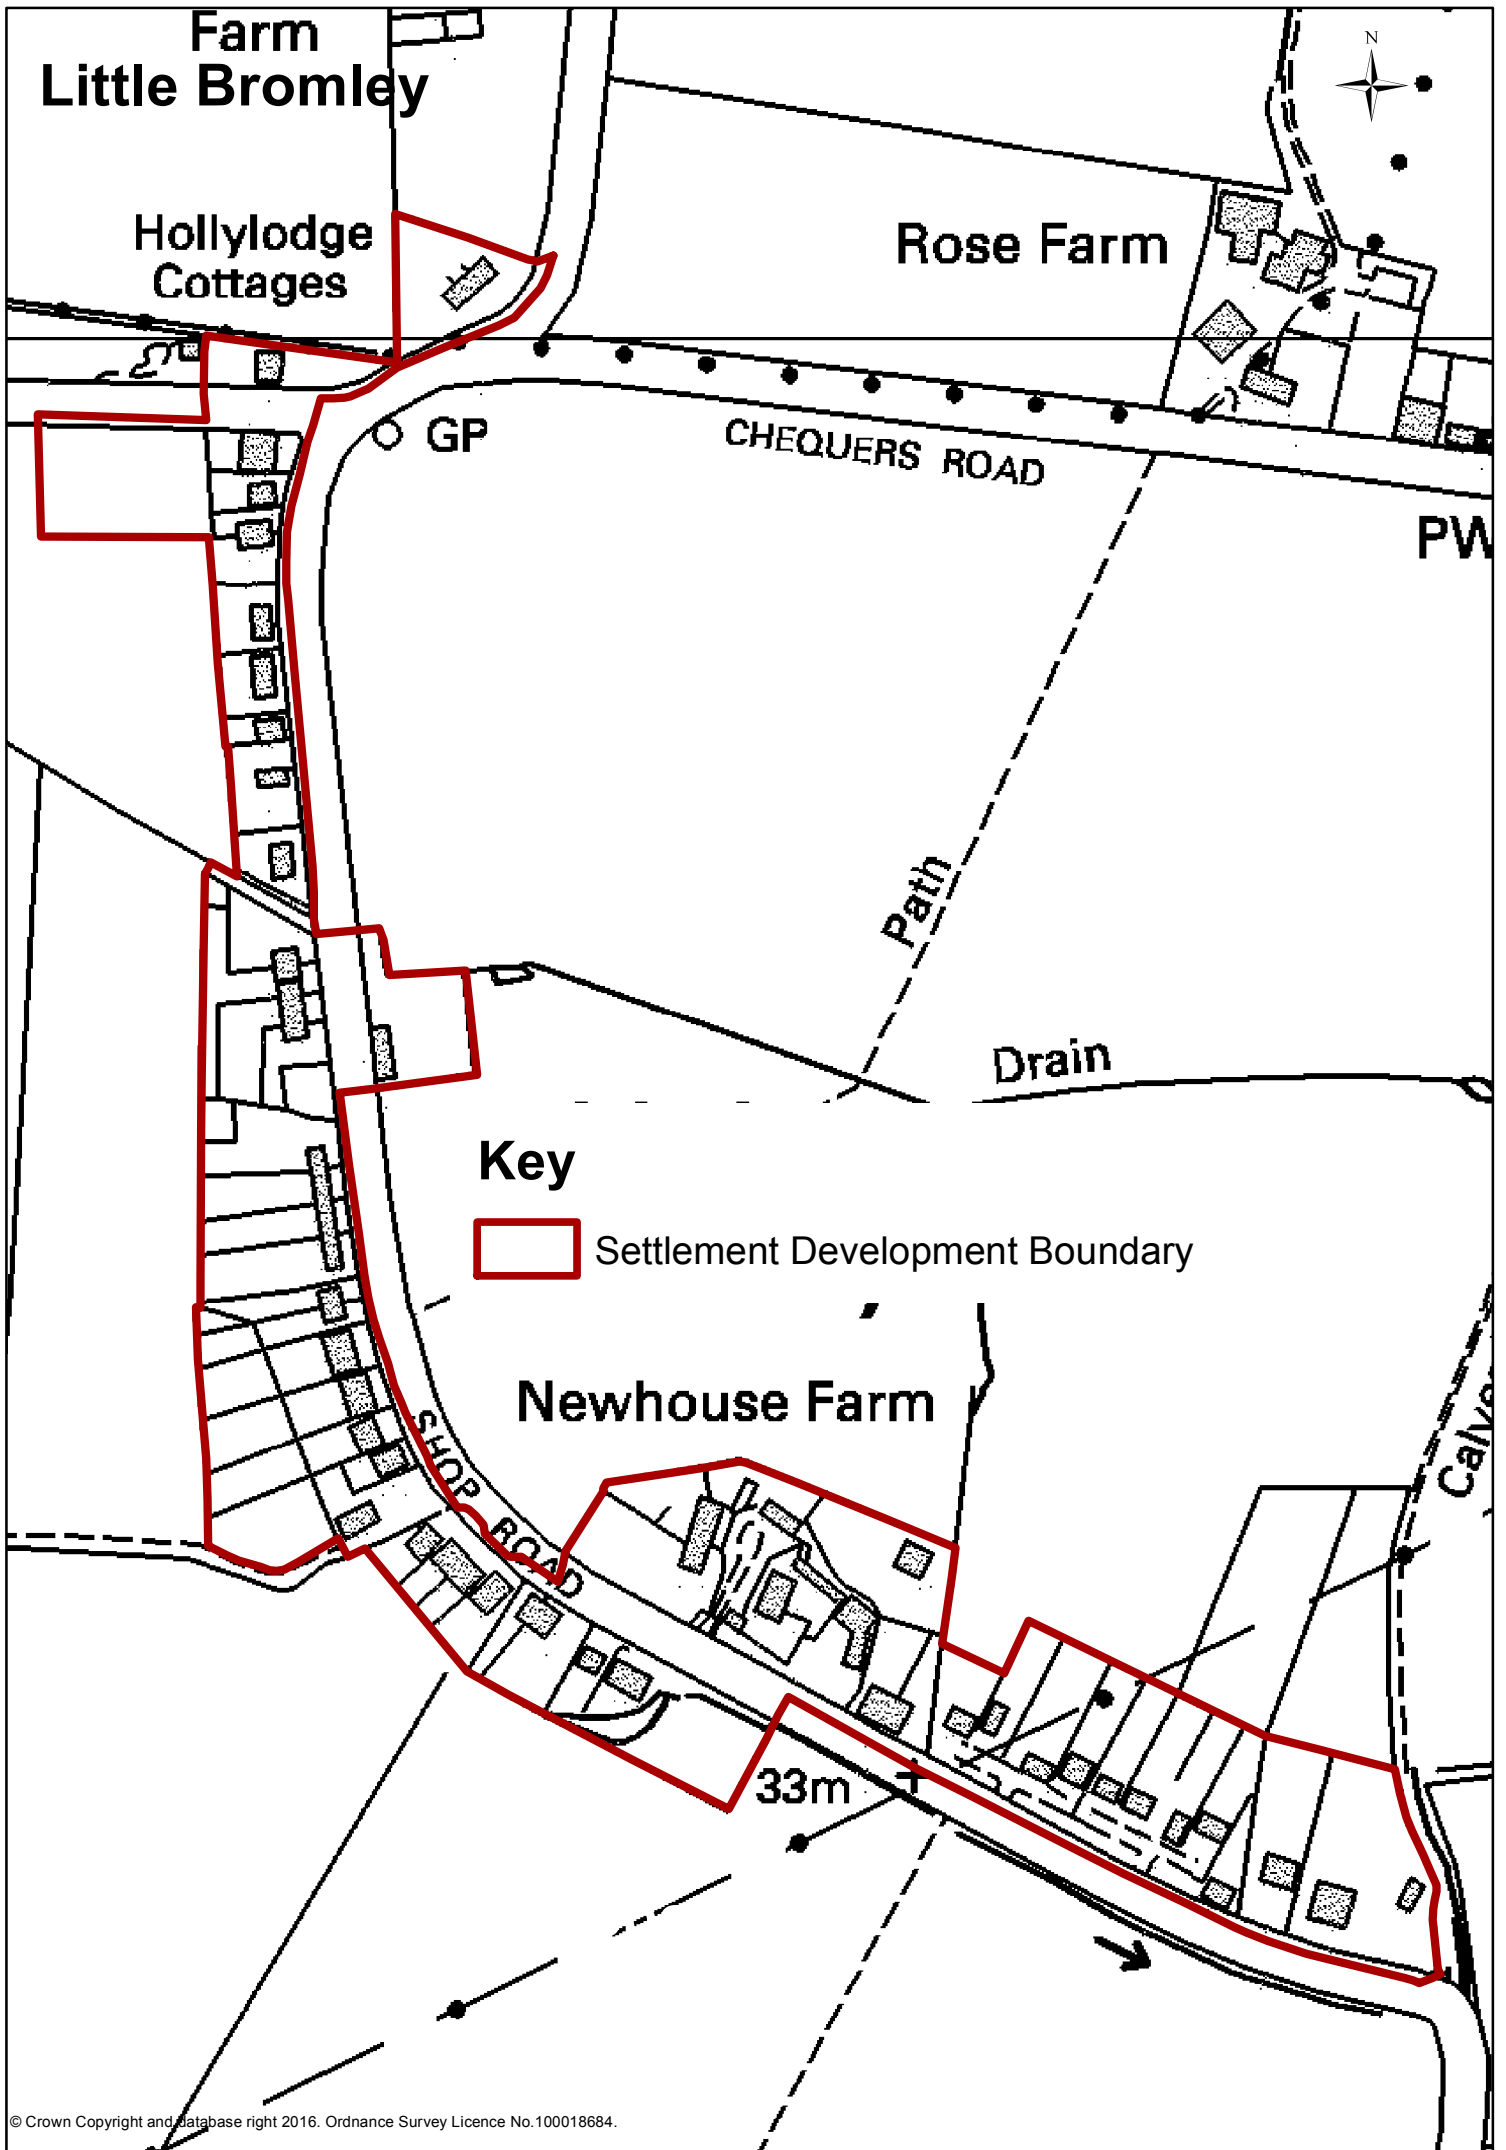

Hall

Beaumont
House

B7414

B7414

Key

- Settlement Development Boundary
- Coastal Protection Belt
- Safeguarded Local Green Spaces

23m

H LANE

Bradfield

Key

-  Settlement Development Boundary
-  Coastal Protection Belt
-  Conservation Area
-  Safeguarded Local Green Spaces
-  Proposed Green Infrastructure

Great Bromley

Great Holland

Key

- Settlement Development Boundary
- Coastal Protection Belt
- Conservation Area
- Safeguarded Local Green Spaces

Kirby-le-Soken

Key

-  Settlement Development Boundary
-  Coastal Protection Belt
-  Conservation Area
-  Safeguarded Local Green Spaces
-  Strategic Green Gaps

Little Bentley

Little Oakley

Key

-  Settlement Development Boundary
-  Strategic Green Gaps
-  Safeguarded Local Green Spaces
-  Coastal Protection Belt

Tendring

TENDRING CP

Key

- Settlement Development Boundary
- Conservation Area
- Safeguarded Local Green Spaces

Thorpe Station and Thorpe Maltings

Key

-  Settlement Development Boundary
-  Conservation Area
-  Safeguarded Local Green Spaces