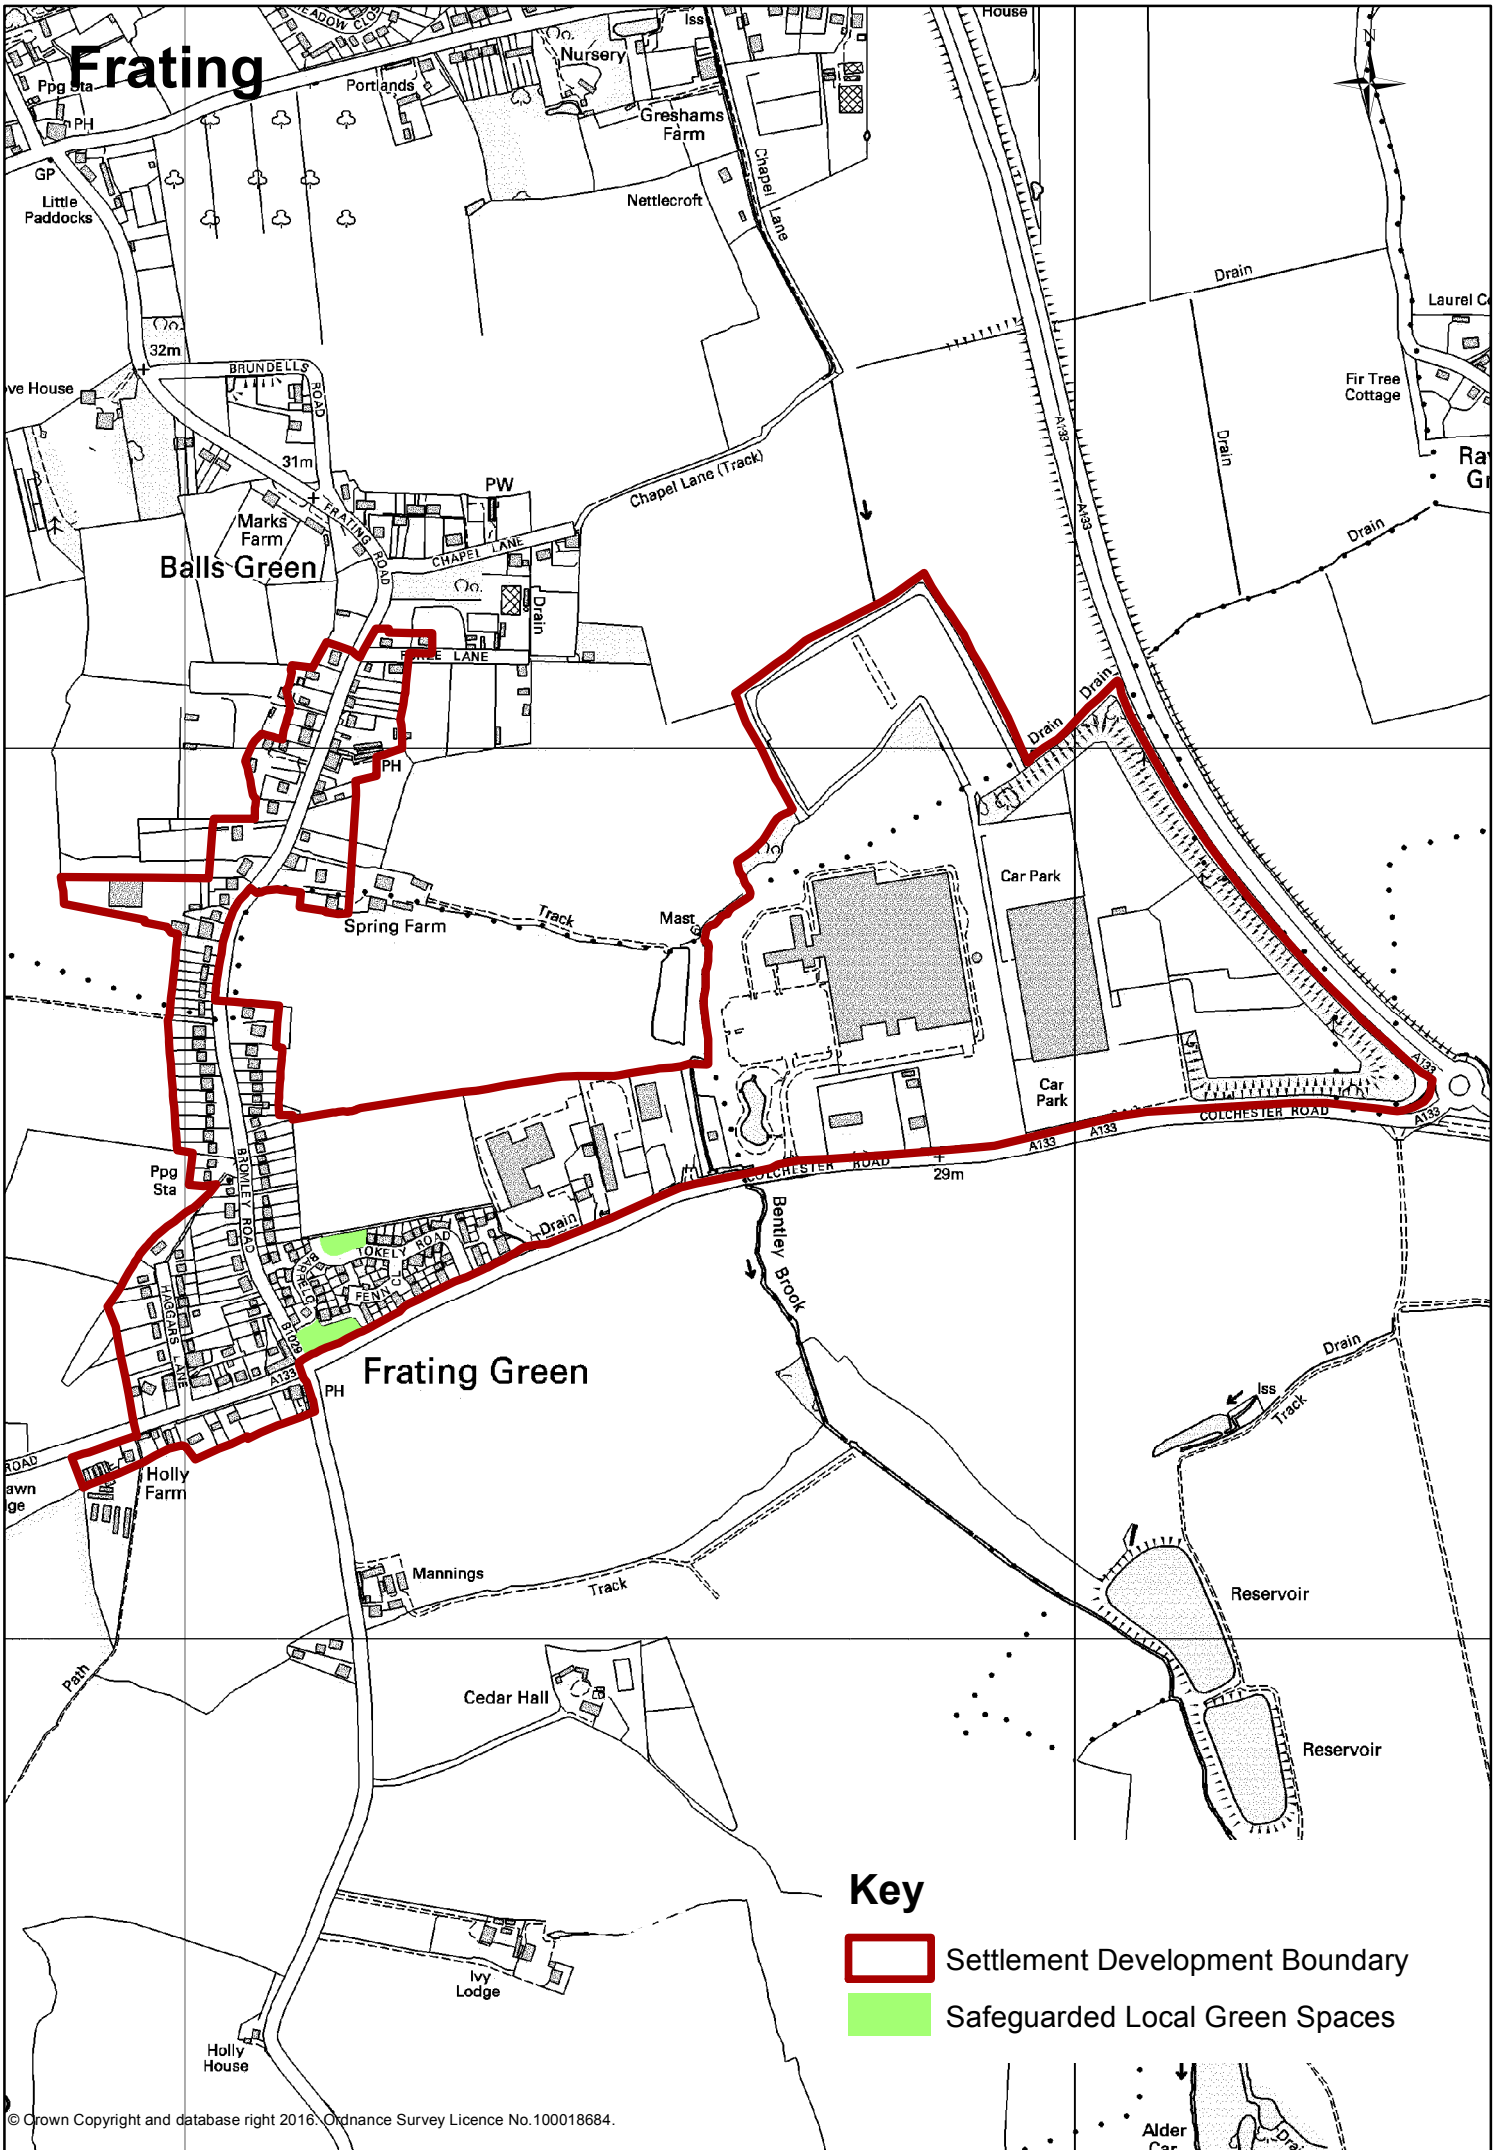

Ardleigh

Key

-  Settlement Development Boundary
-  Conservation Area
-  Safeguarded Local Green Spaces

Beaumont-cum-Moze

Track

Path

Coronation
Villas

Beaumont

Hall

Beaumont
House

B7414

B7414

Key

- Settlement Development Boundary
- Coastal Protection Belt
- Safeguarded Local Green Spaces

23m

H LANE

Bradfield

Key

-  Settlement Development Boundary
-  Coastal Protection Belt
-  Conservation Area
-  Safeguarded Local Green Spaces
-  Proposed Green Infrastructure

Great Bromley

Great Holland

Key

- Settlement Development Boundary
- Coastal Protection Belt
- Conservation Area
- Safeguarded Local Green Spaces

Kirby-le-Soken

Key

-  Settlement Development Boundary
-  Coastal Protection Belt
-  Conservation Area
-  Safeguarded Local Green Spaces
-  Strategic Green Gaps

Little Bentley

Little Oakley

Key

-  Settlement Development Boundary
-  Strategic Green Gaps
-  Safeguarded Local Green Spaces
-  Coastal Protection Belt