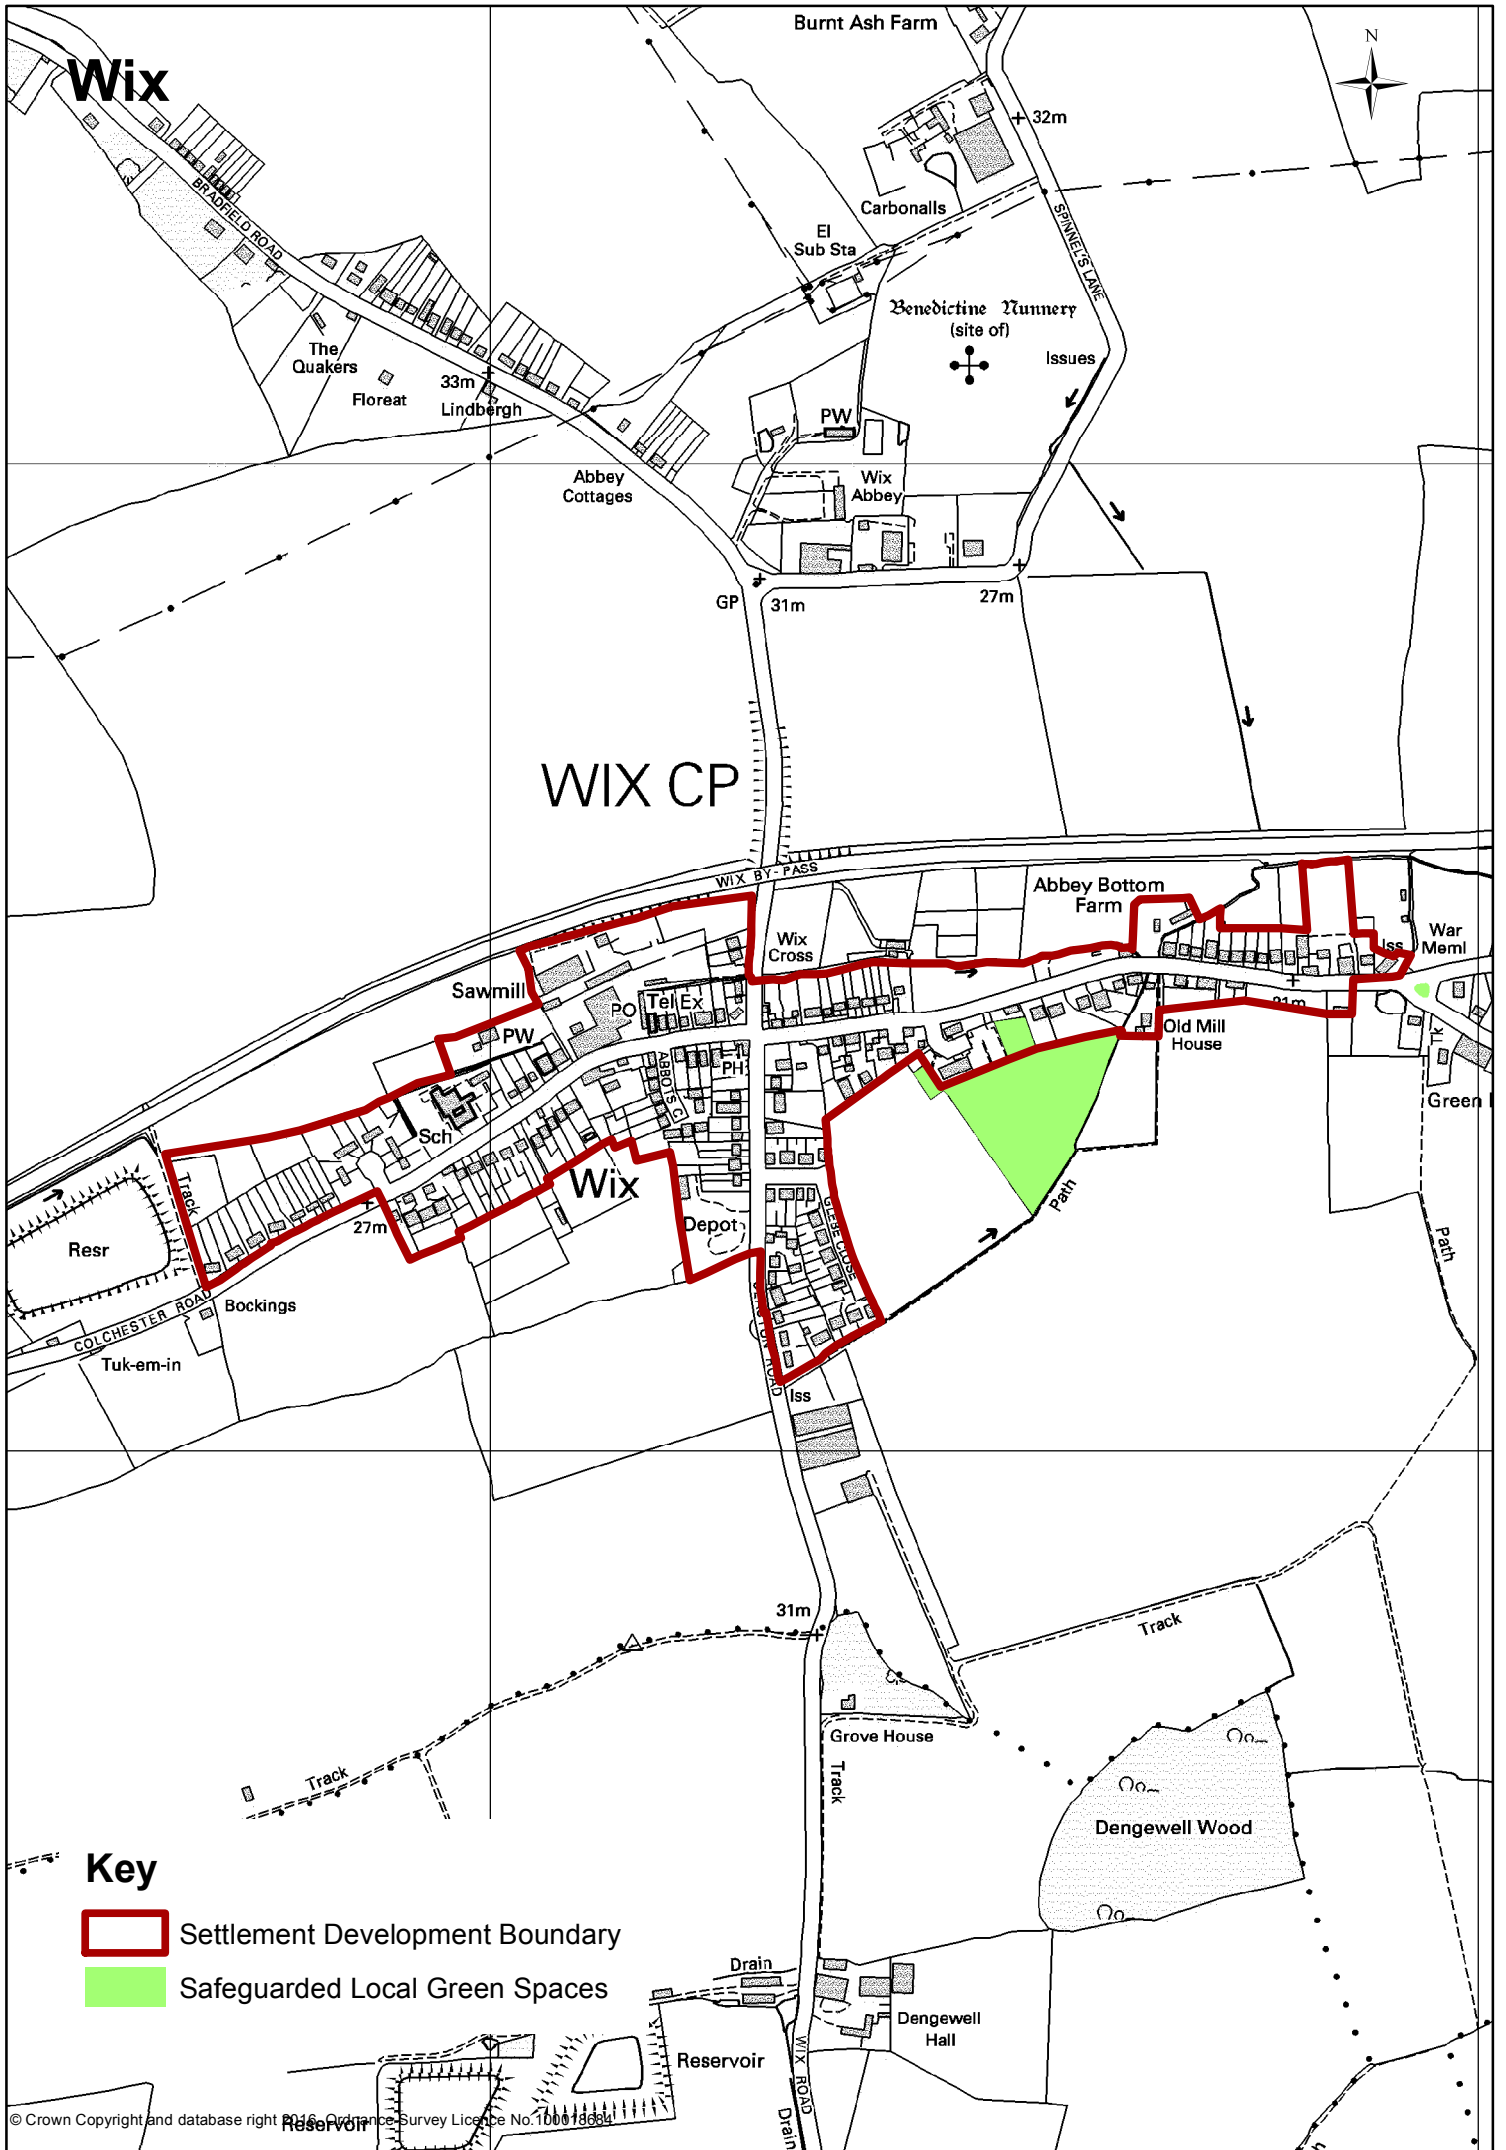

Kirby-le-Soken

Key

-  Settlement Development Boundary
-  Coastal Protection Belt
-  Conservation Area
-  Safeguarded Local Green Spaces
-  Strategic Green Gaps

Little Bentley

Little Oakley

Key

-  Settlement Development Boundary
-  Strategic Green Gaps
-  Safeguarded Local Green Spaces
-  Coastal Protection Belt

Tendring

TENDRING CP

Key

- Settlement Development Boundary
- Conservation Area
- Safeguarded Local Green Spaces

Thorpe Station and Thorpe Maltings

Key

-  Settlement Development Boundary
-  Conservation Area
-  Safeguarded Local Green Spaces

Thornington

Key

- Settlement Development Boundary
- Safeguarded Local Green Spaces

Weeley Heath

Key

-  Settlement Development Boundary
-  Safeguarded Local Green Spaces

Wix

WIX CP