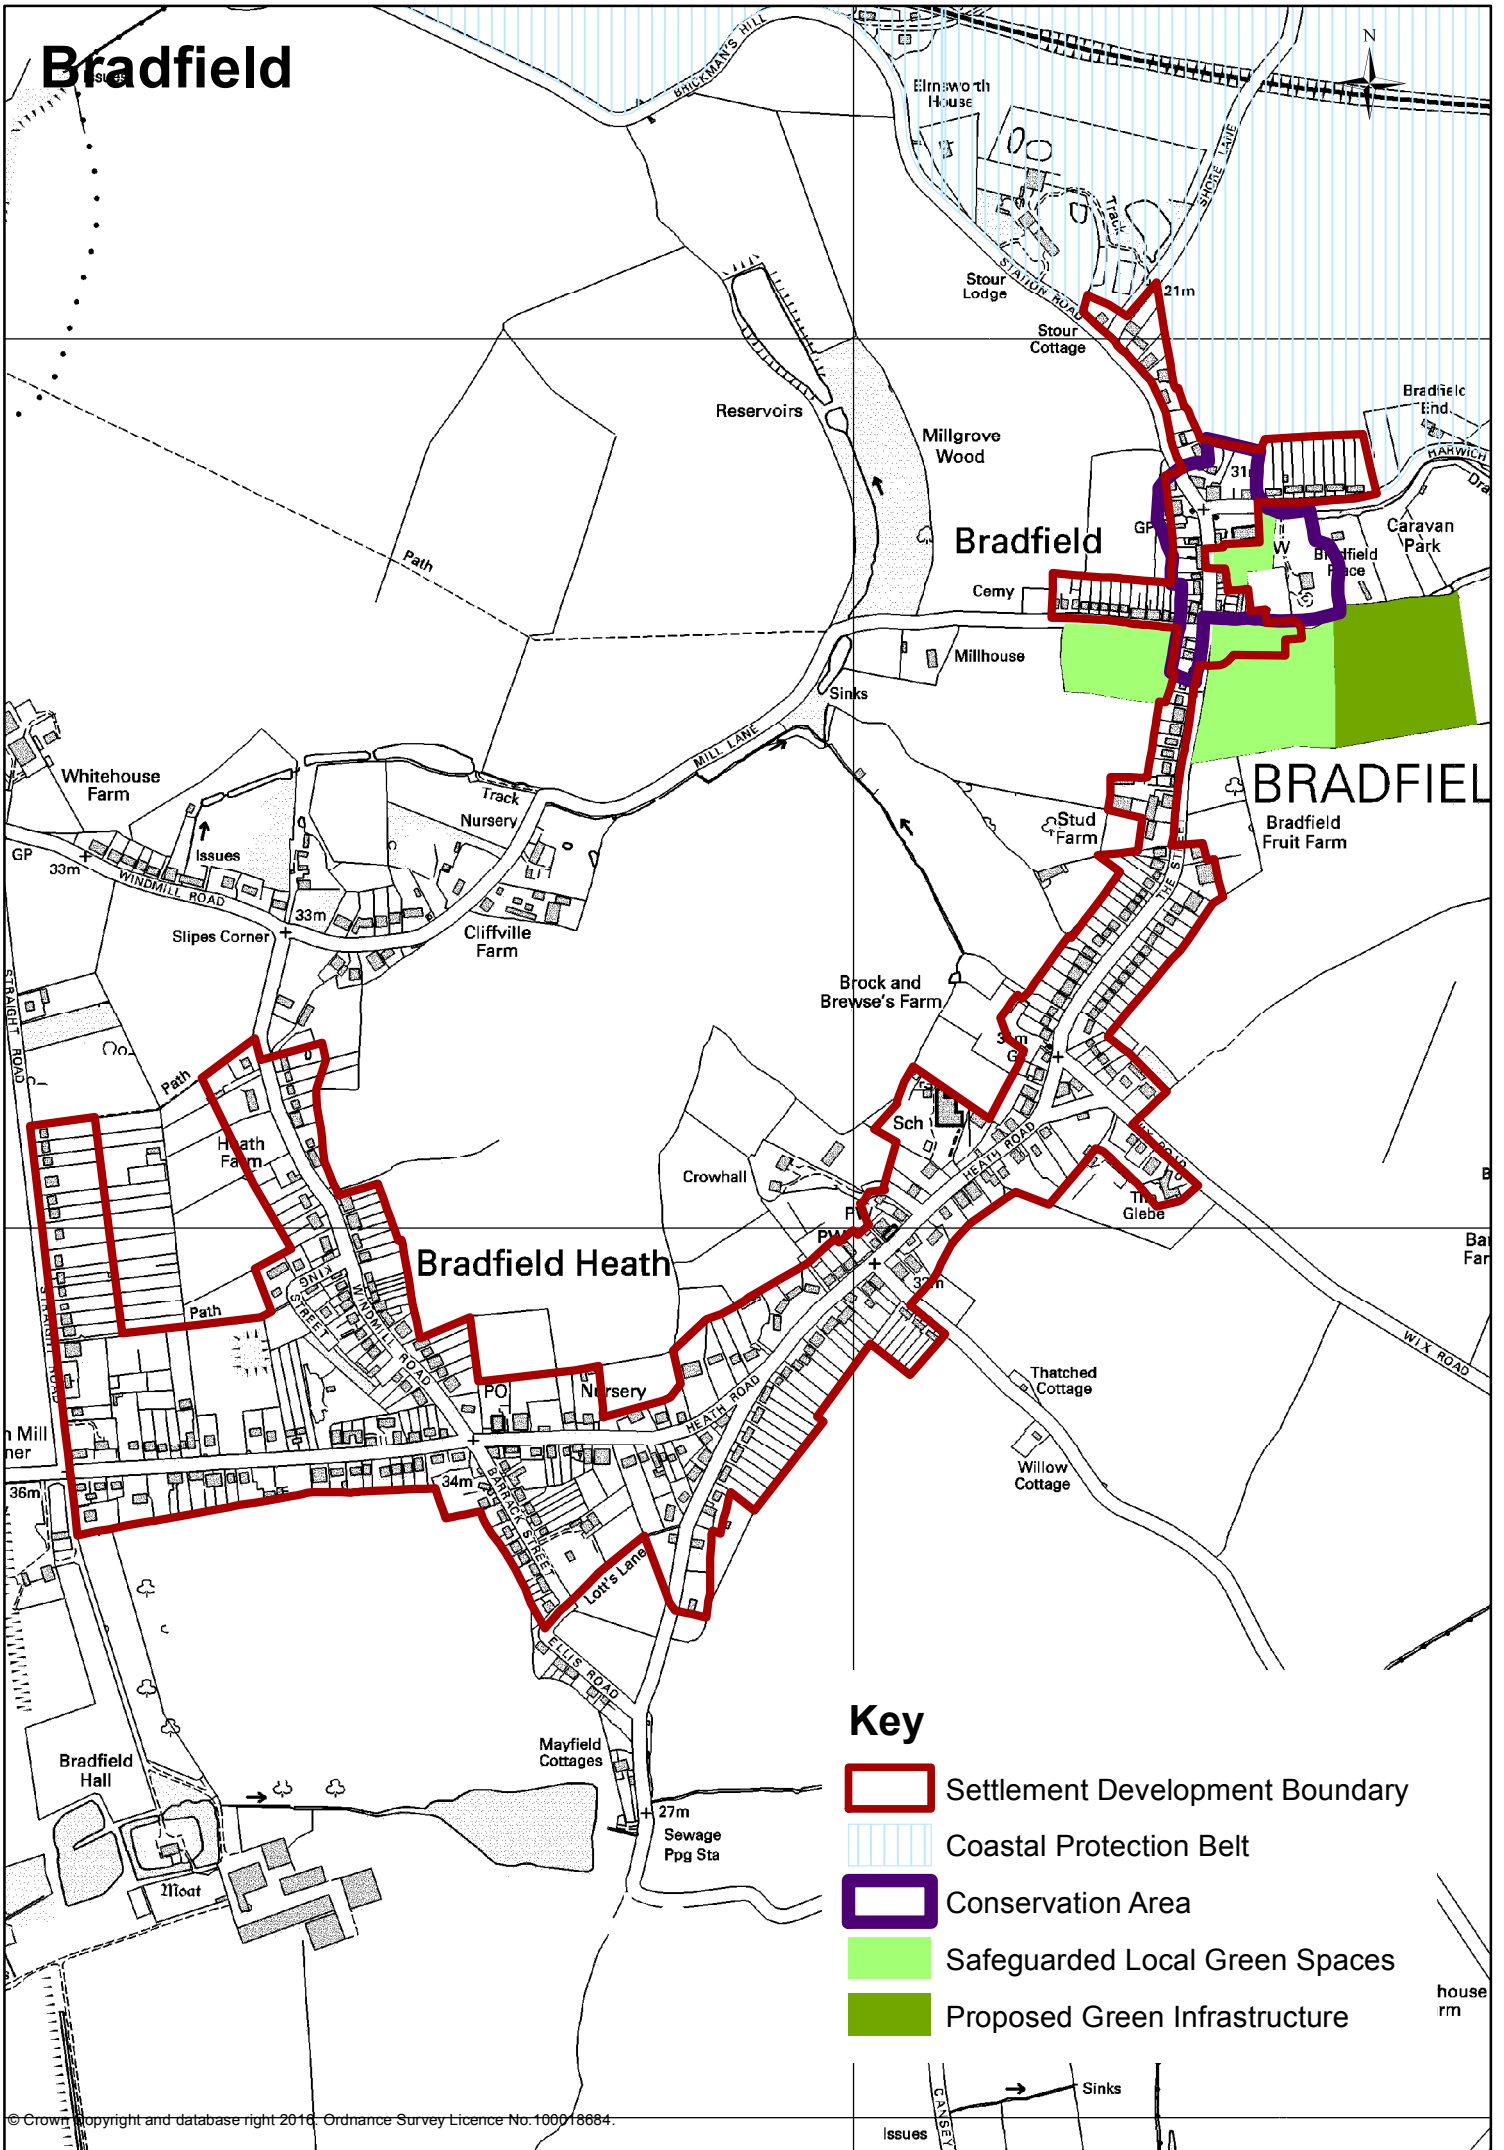

Ardleigh

Key

-  Settlement Development Boundary
-  Conservation Area
-  Safeguarded Local Green Spaces

Beaumont-cum-Moze

Track

Path

Coronation
Villas

Beaumont

Hall

Beaumont
House

B7414

B7414

Key

- Settlement Development Boundary
- Coastal Protection Belt
- Safeguarded Local Green Spaces

23m

H LANE

Bradfield

Key

-  Settlement Development Boundary
-  Coastal Protection Belt
-  Conservation Area
-  Safeguarded Local Green Spaces
-  Proposed Green Infrastructure

Great Bromley

Great Holland

Key

- Settlement Development Boundary
- Coastal Protection Belt
- Conservation Area
- Safeguarded Local Green Spaces

Kirby-le-Soken

Key

-  Settlement Development Boundary
-  Coastal Protection Belt
-  Conservation Area
-  Safeguarded Local Green Spaces
-  Strategic Green Gaps

Little Bentley

Little Oakley

Key

-  Settlement Development Boundary
-  Strategic Green Gaps
-  Safeguarded Local Green Spaces
-  Coastal Protection Belt