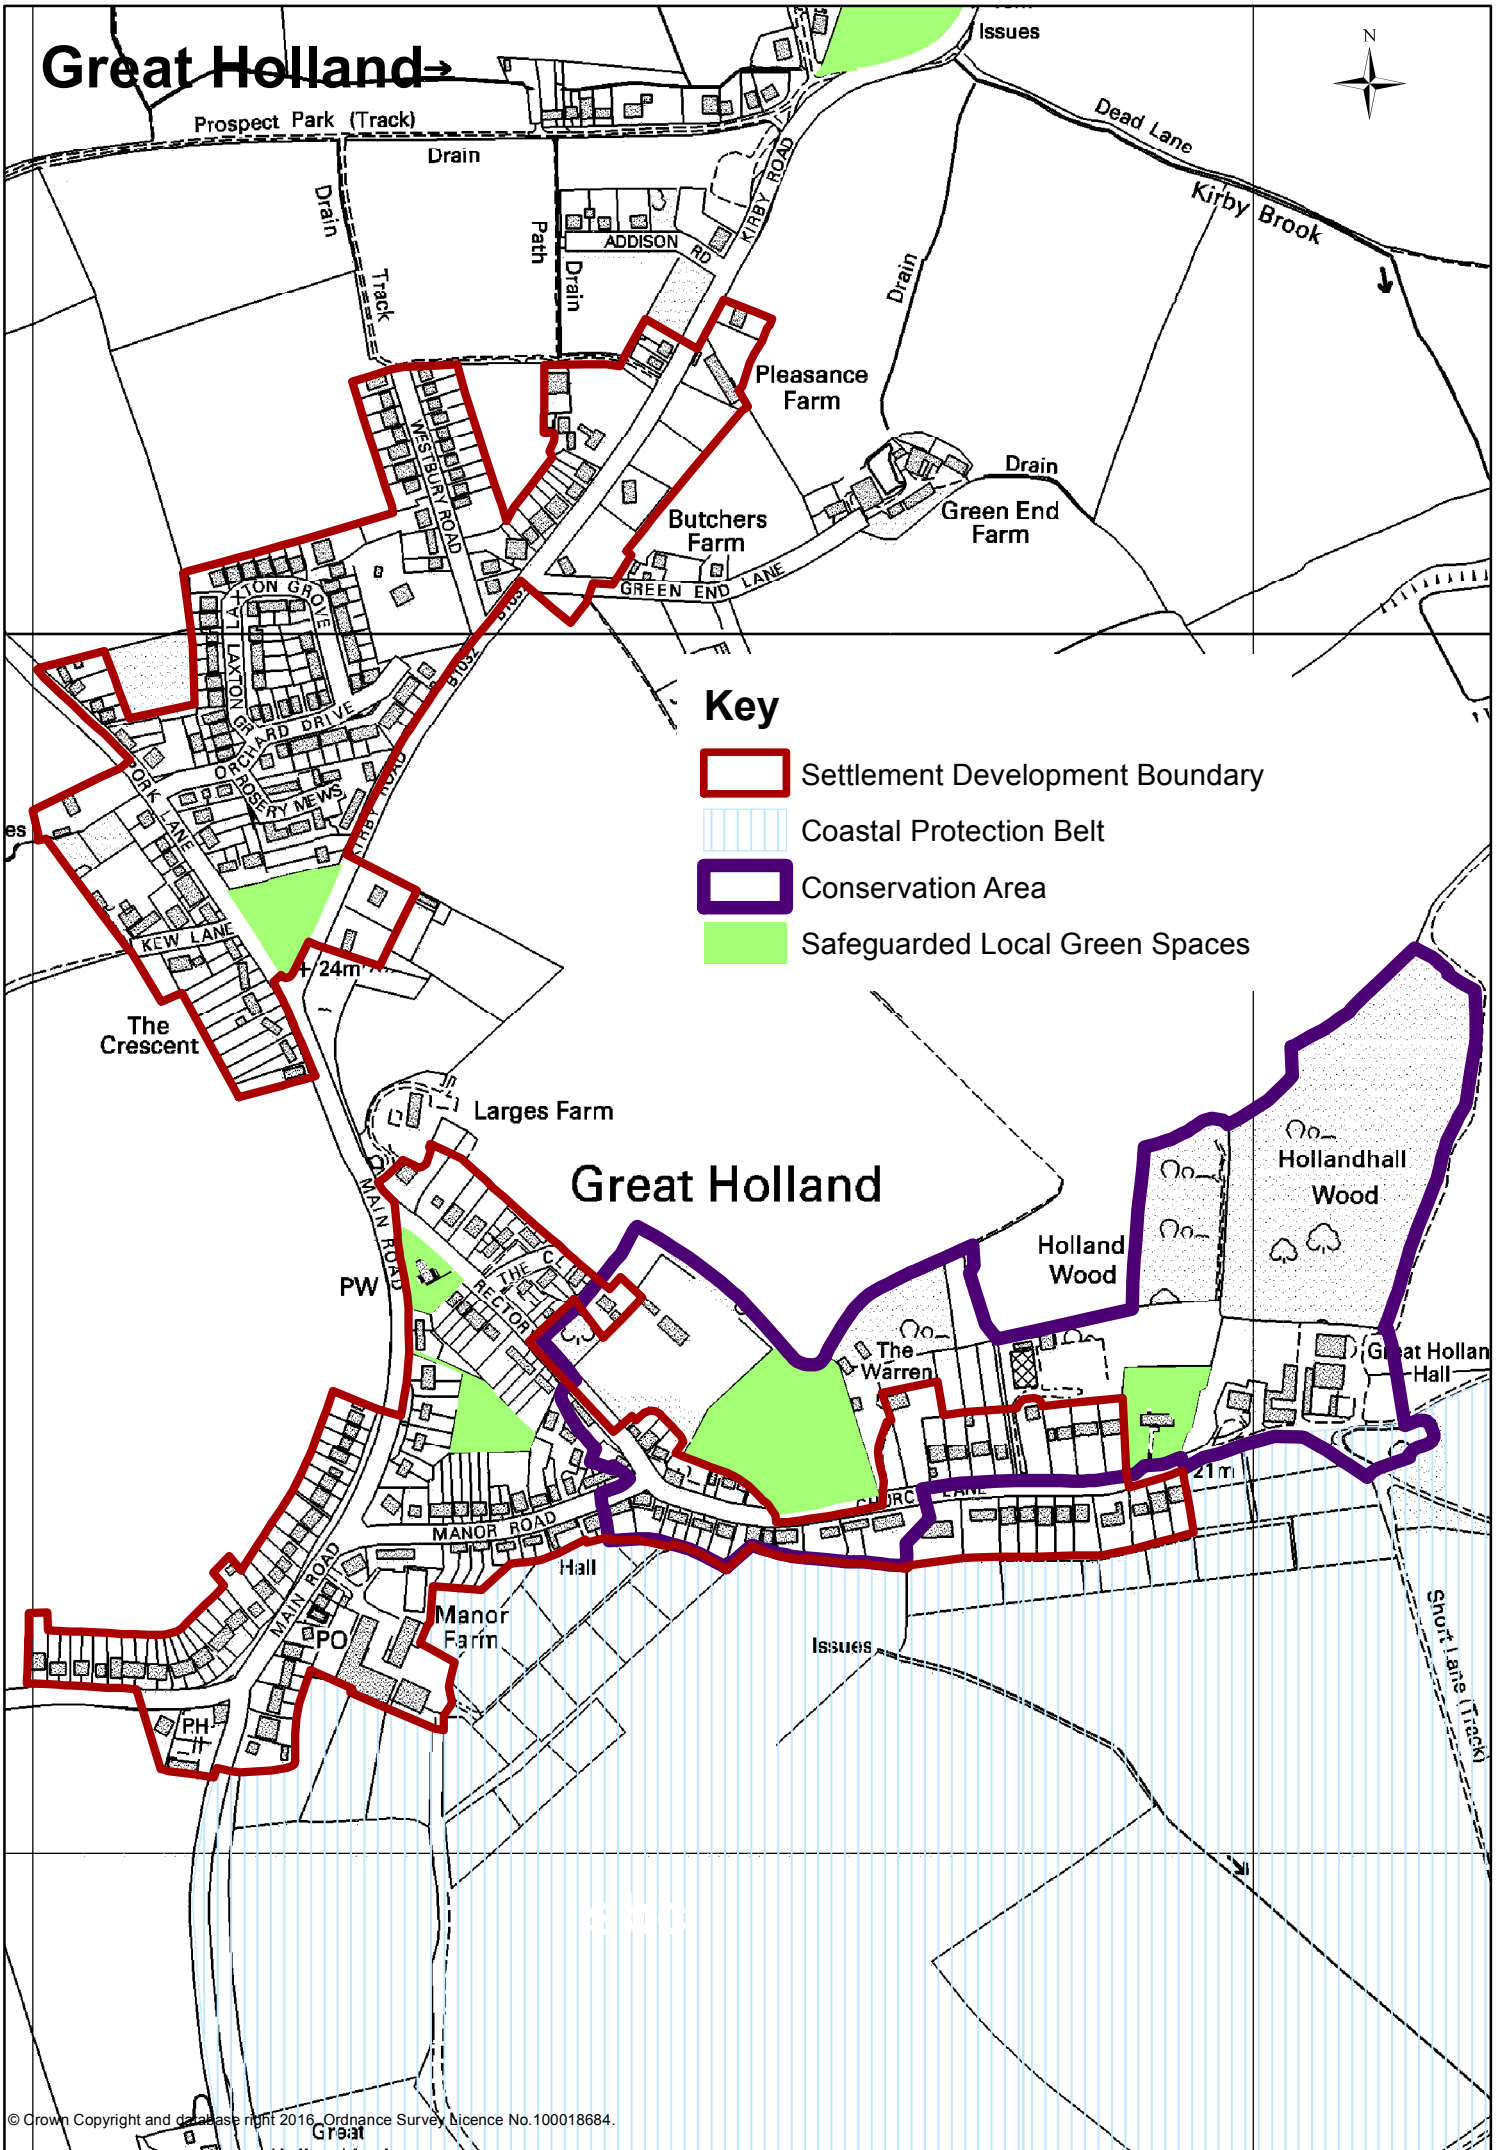

Ardleigh

Key

-  Settlement Development Boundary
-  Conservation Area
-  Safeguarded Local Green Spaces

Beaumont-cum-Moze

Track

Path

Coronation
Villas

Beaumont

Bradfield

Key

-  Settlement Development Boundary
-  Coastal Protection Belt
-  Conservation Area
-  Safeguarded Local Green Spaces
-  Proposed Green Infrastructure

Great Bromley

Great Holland

Key

- Settlement Development Boundary
- Coastal Protection Belt
- Conservation Area
- Safeguarded Local Green Spaces

Kirby-le-Soken

Key

-  Settlement Development Boundary
-  Coastal Protection Belt
-  Conservation Area
-  Safeguarded Local Green Spaces
-  Strategic Green Gaps

Little Bentley

Little Oakley

Key

-  Settlement Development Boundary
-  Strategic Green Gaps
-  Safeguarded Local Green Spaces
-  Coastal Protection Belt

Tendring

TENDRING CP

Key

- Settlement Development Boundary
- Conservation Area
- Safeguarded Local Green Spaces

Thorpe Station and Thorpe Maltings

Key

-  Settlement Development Boundary
-  Conservation Area
-  Safeguarded Local Green Spaces