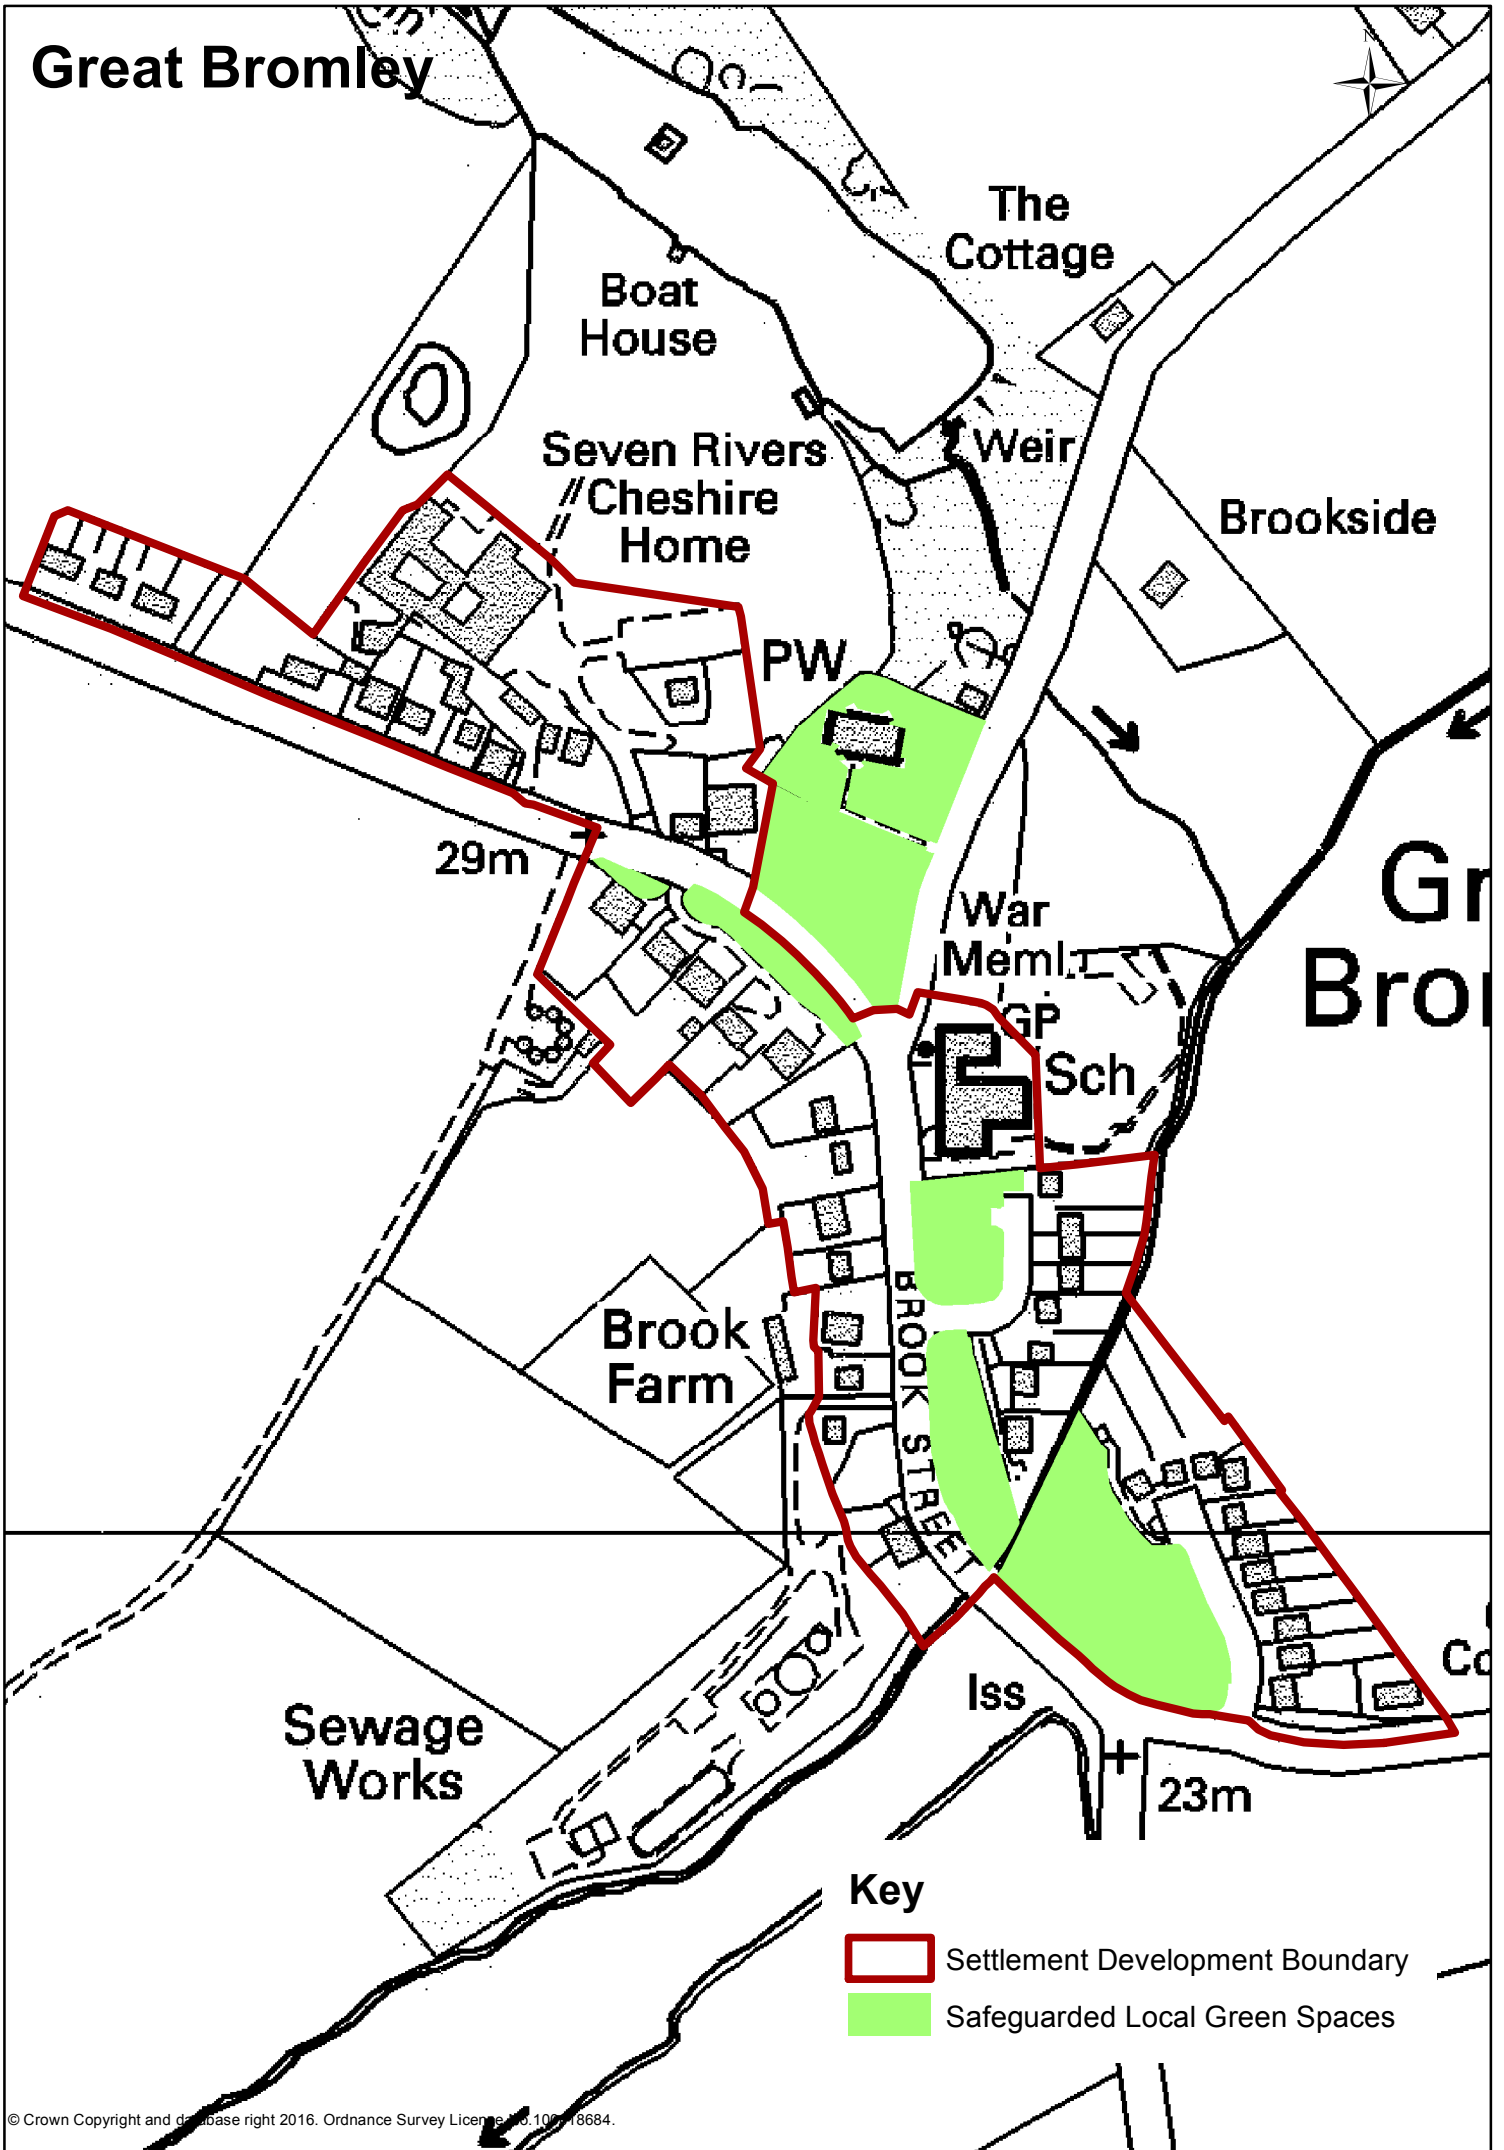

Bradfield

Key

-  Settlement Development Boundary
-  Coastal Protection Belt
-  Conservation Area
-  Safeguarded Local Green Spaces
-  Proposed Green Infrastructure

Great Bromley

Great Holland

Key

- Settlement Development Boundary
- Coastal Protection Belt
- Conservation Area
- Safeguarded Local Green Spaces

Kirby-le-Soken

Key

-  Settlement Development Boundary
-  Coastal Protection Belt
-  Conservation Area
-  Safeguarded Local Green Spaces
-  Strategic Green Gaps

Little Bentley

Little Oakley

Key

-  Settlement Development Boundary
-  Strategic Green Gaps
-  Safeguarded Local Green Spaces
-  Coastal Protection Belt