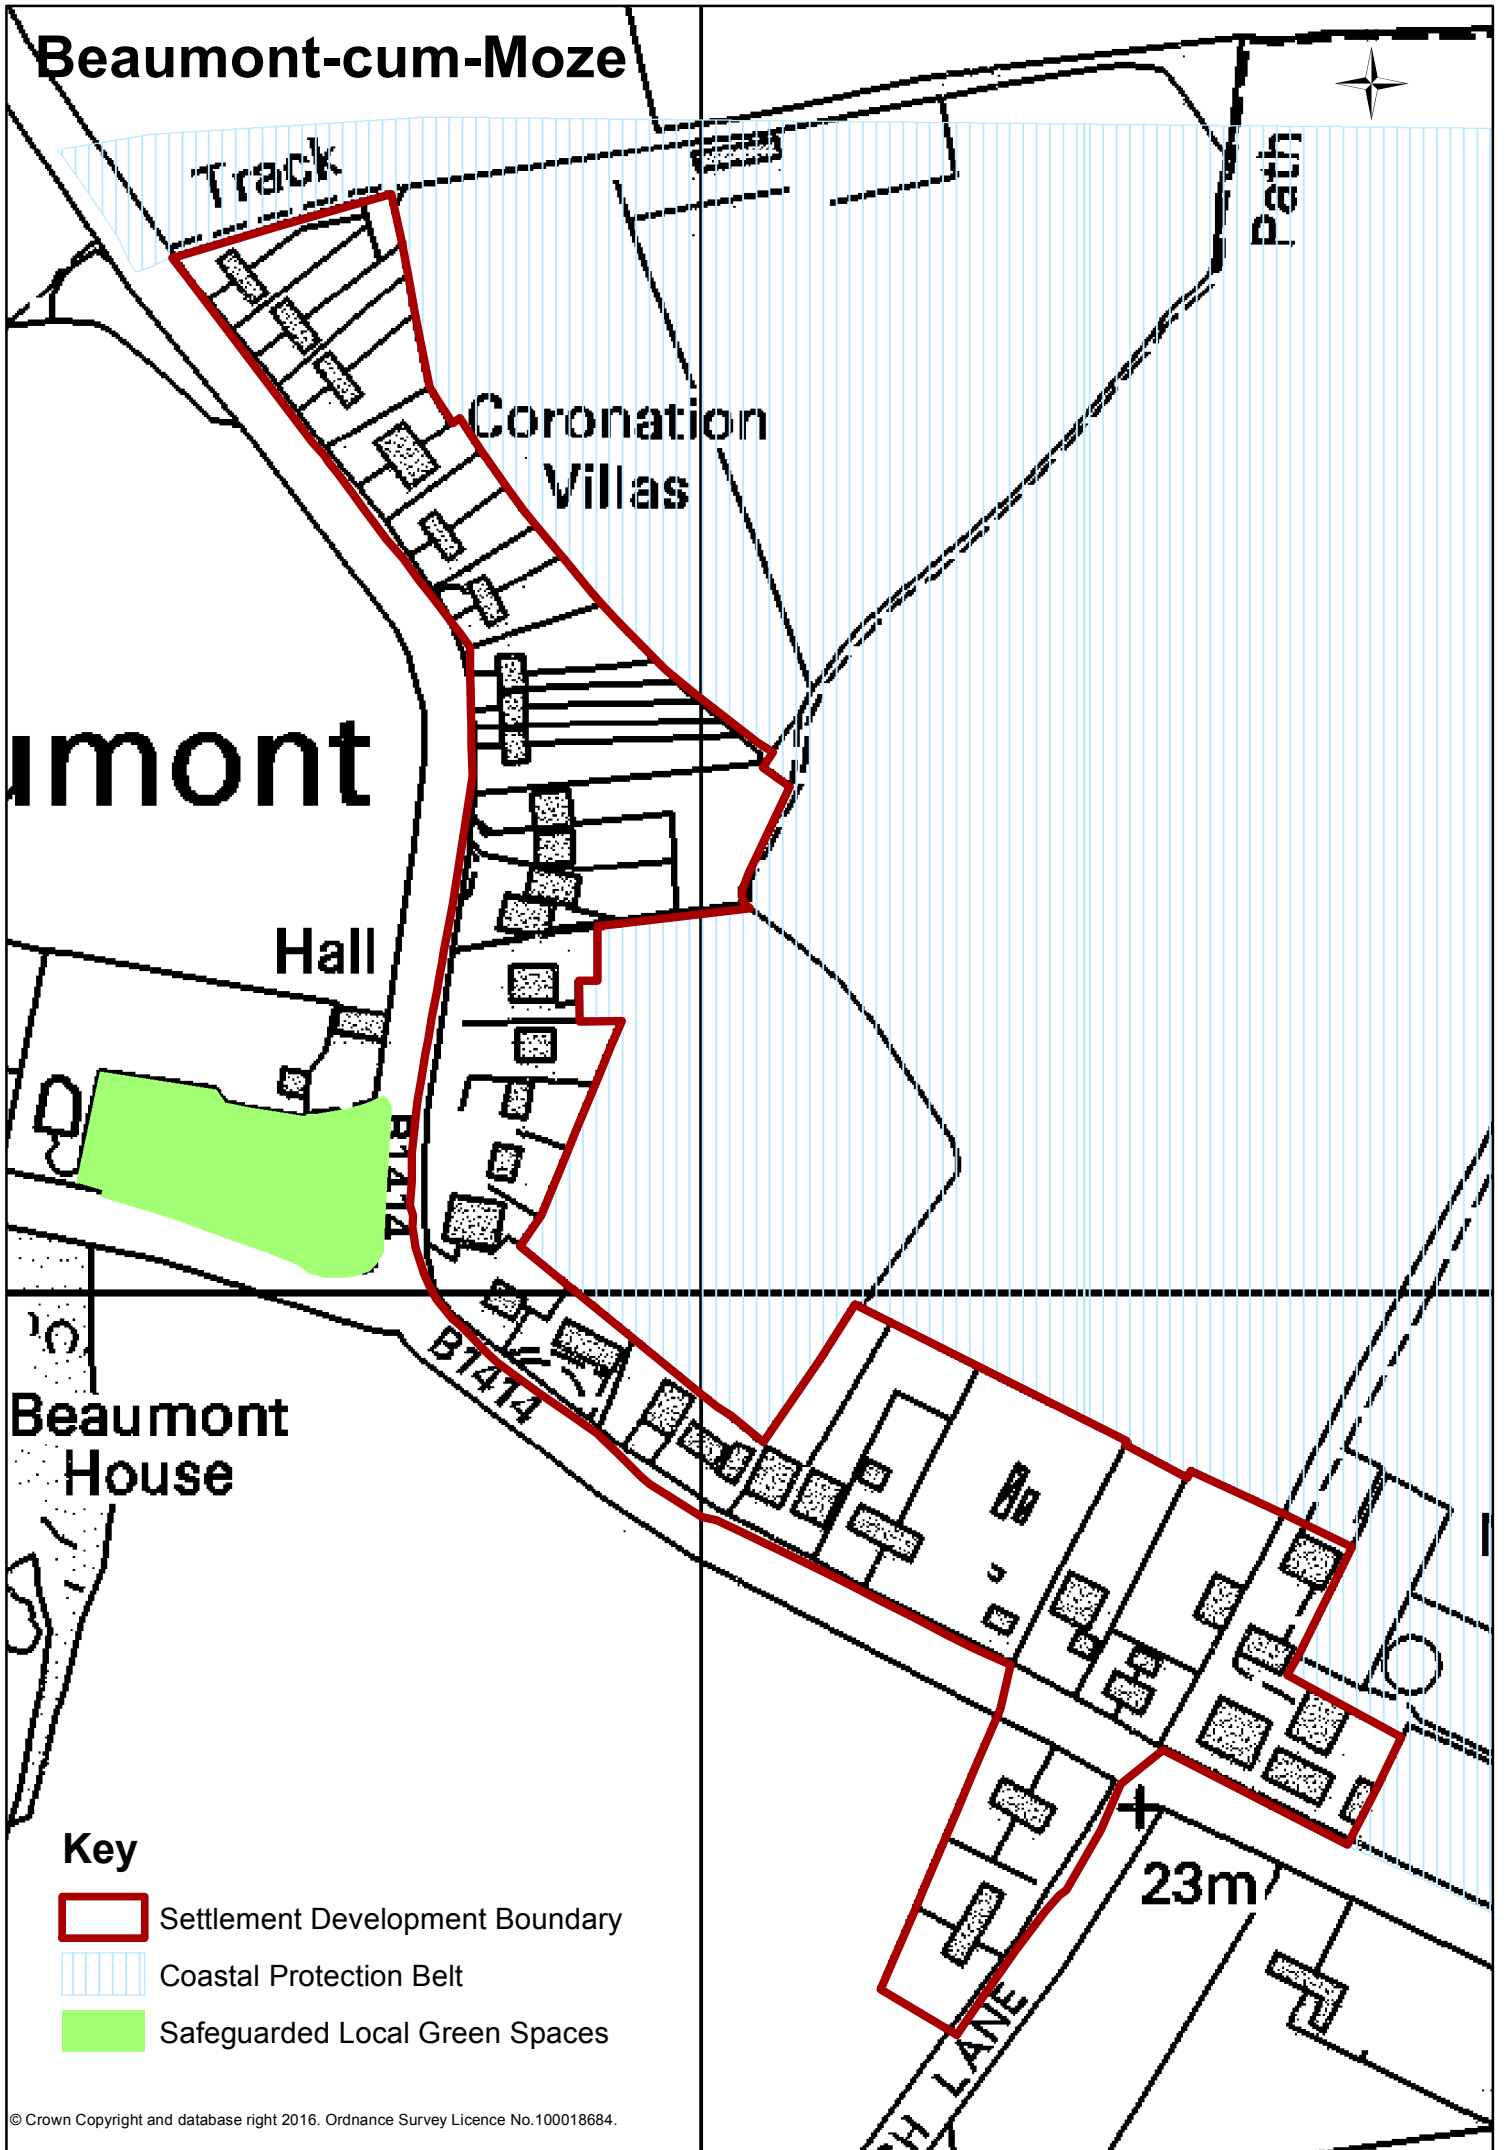

Ardleigh

Key

-  Settlement Development Boundary
-  Conservation Area
-  Safeguarded Local Green Spaces

Beaumont-cum-Moze

Track

Path

Coronation
Villas

Beaumont

Hall

Beaumont
House

B7414

B7414

Key

- Settlement Development Boundary
- Coastal Protection Belt
- Safeguarded Local Green Spaces

23m

H LANE

Kirby-le-Soken

Key

-  Settlement Development Boundary
-  Coastal Protection Belt
-  Conservation Area
-  Safeguarded Local Green Spaces
-  Strategic Green Gaps

Little Bentley

Little Oakley

Key

-  Settlement Development Boundary
-  Strategic Green Gaps
-  Safeguarded Local Green Spaces
-  Coastal Protection Belt

Tendring

TENDRING CP

Key

- Settlement Development Boundary
- Conservation Area
- Safeguarded Local Green Spaces

Thorpe Station and Thorpe Maltings

Key

-  Settlement Development Boundary
-  Conservation Area
-  Safeguarded Local Green Spaces