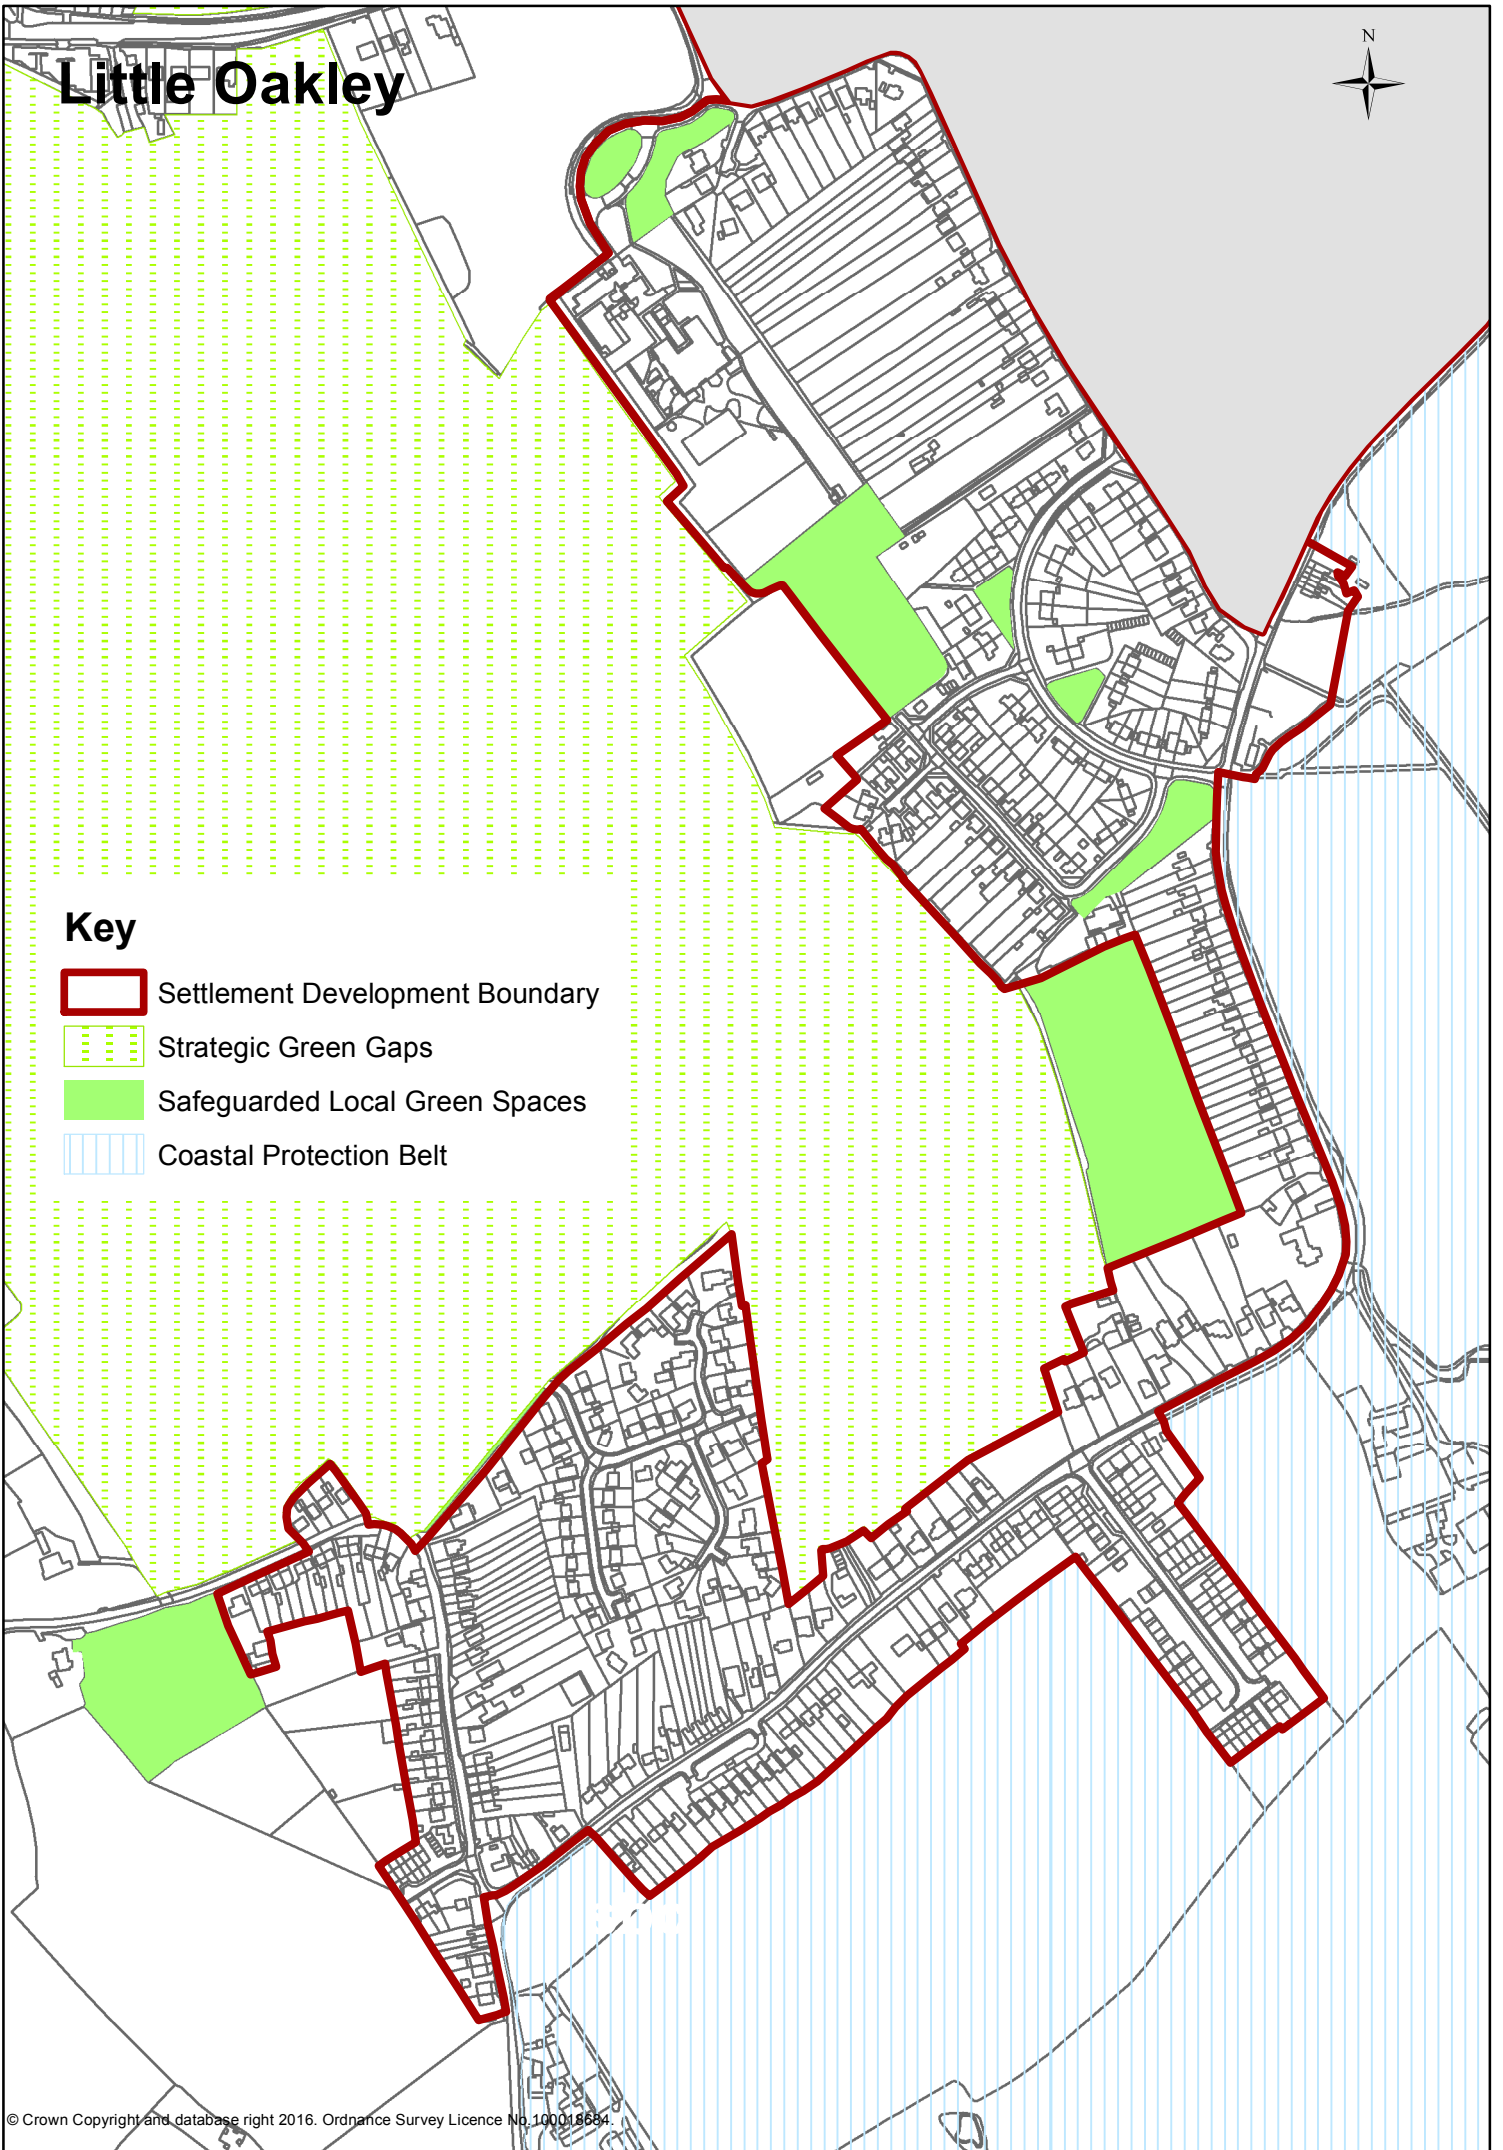

Hall

Beaumont
House

B7414

B7414

Key

- Settlement Development Boundary
- Coastal Protection Belt
- Safeguarded Local Green Spaces

23m

H LANE

Bradfield

Key

-  Settlement Development Boundary
-  Coastal Protection Belt
-  Conservation Area
-  Safeguarded Local Green Spaces
-  Proposed Green Infrastructure

Great Bromley

Great Holland

Key

- Settlement Development Boundary
- Coastal Protection Belt
- Conservation Area
- Safeguarded Local Green Spaces

Kirby-le-Soken

Key

-  Settlement Development Boundary
-  Coastal Protection Belt
-  Conservation Area
-  Safeguarded Local Green Spaces
-  Strategic Green Gaps

Little Bentley

Little Oakley

Key

-  Settlement Development Boundary
-  Strategic Green Gaps
-  Safeguarded Local Green Spaces
-  Coastal Protection Belt

Tendring

TENDRING CP

Key

- Settlement Development Boundary
- Conservation Area
- Safeguarded Local Green Spaces

Thorpe Station and Thorpe Maltings

Key

-  Settlement Development Boundary
-  Conservation Area
-  Safeguarded Local Green Spaces