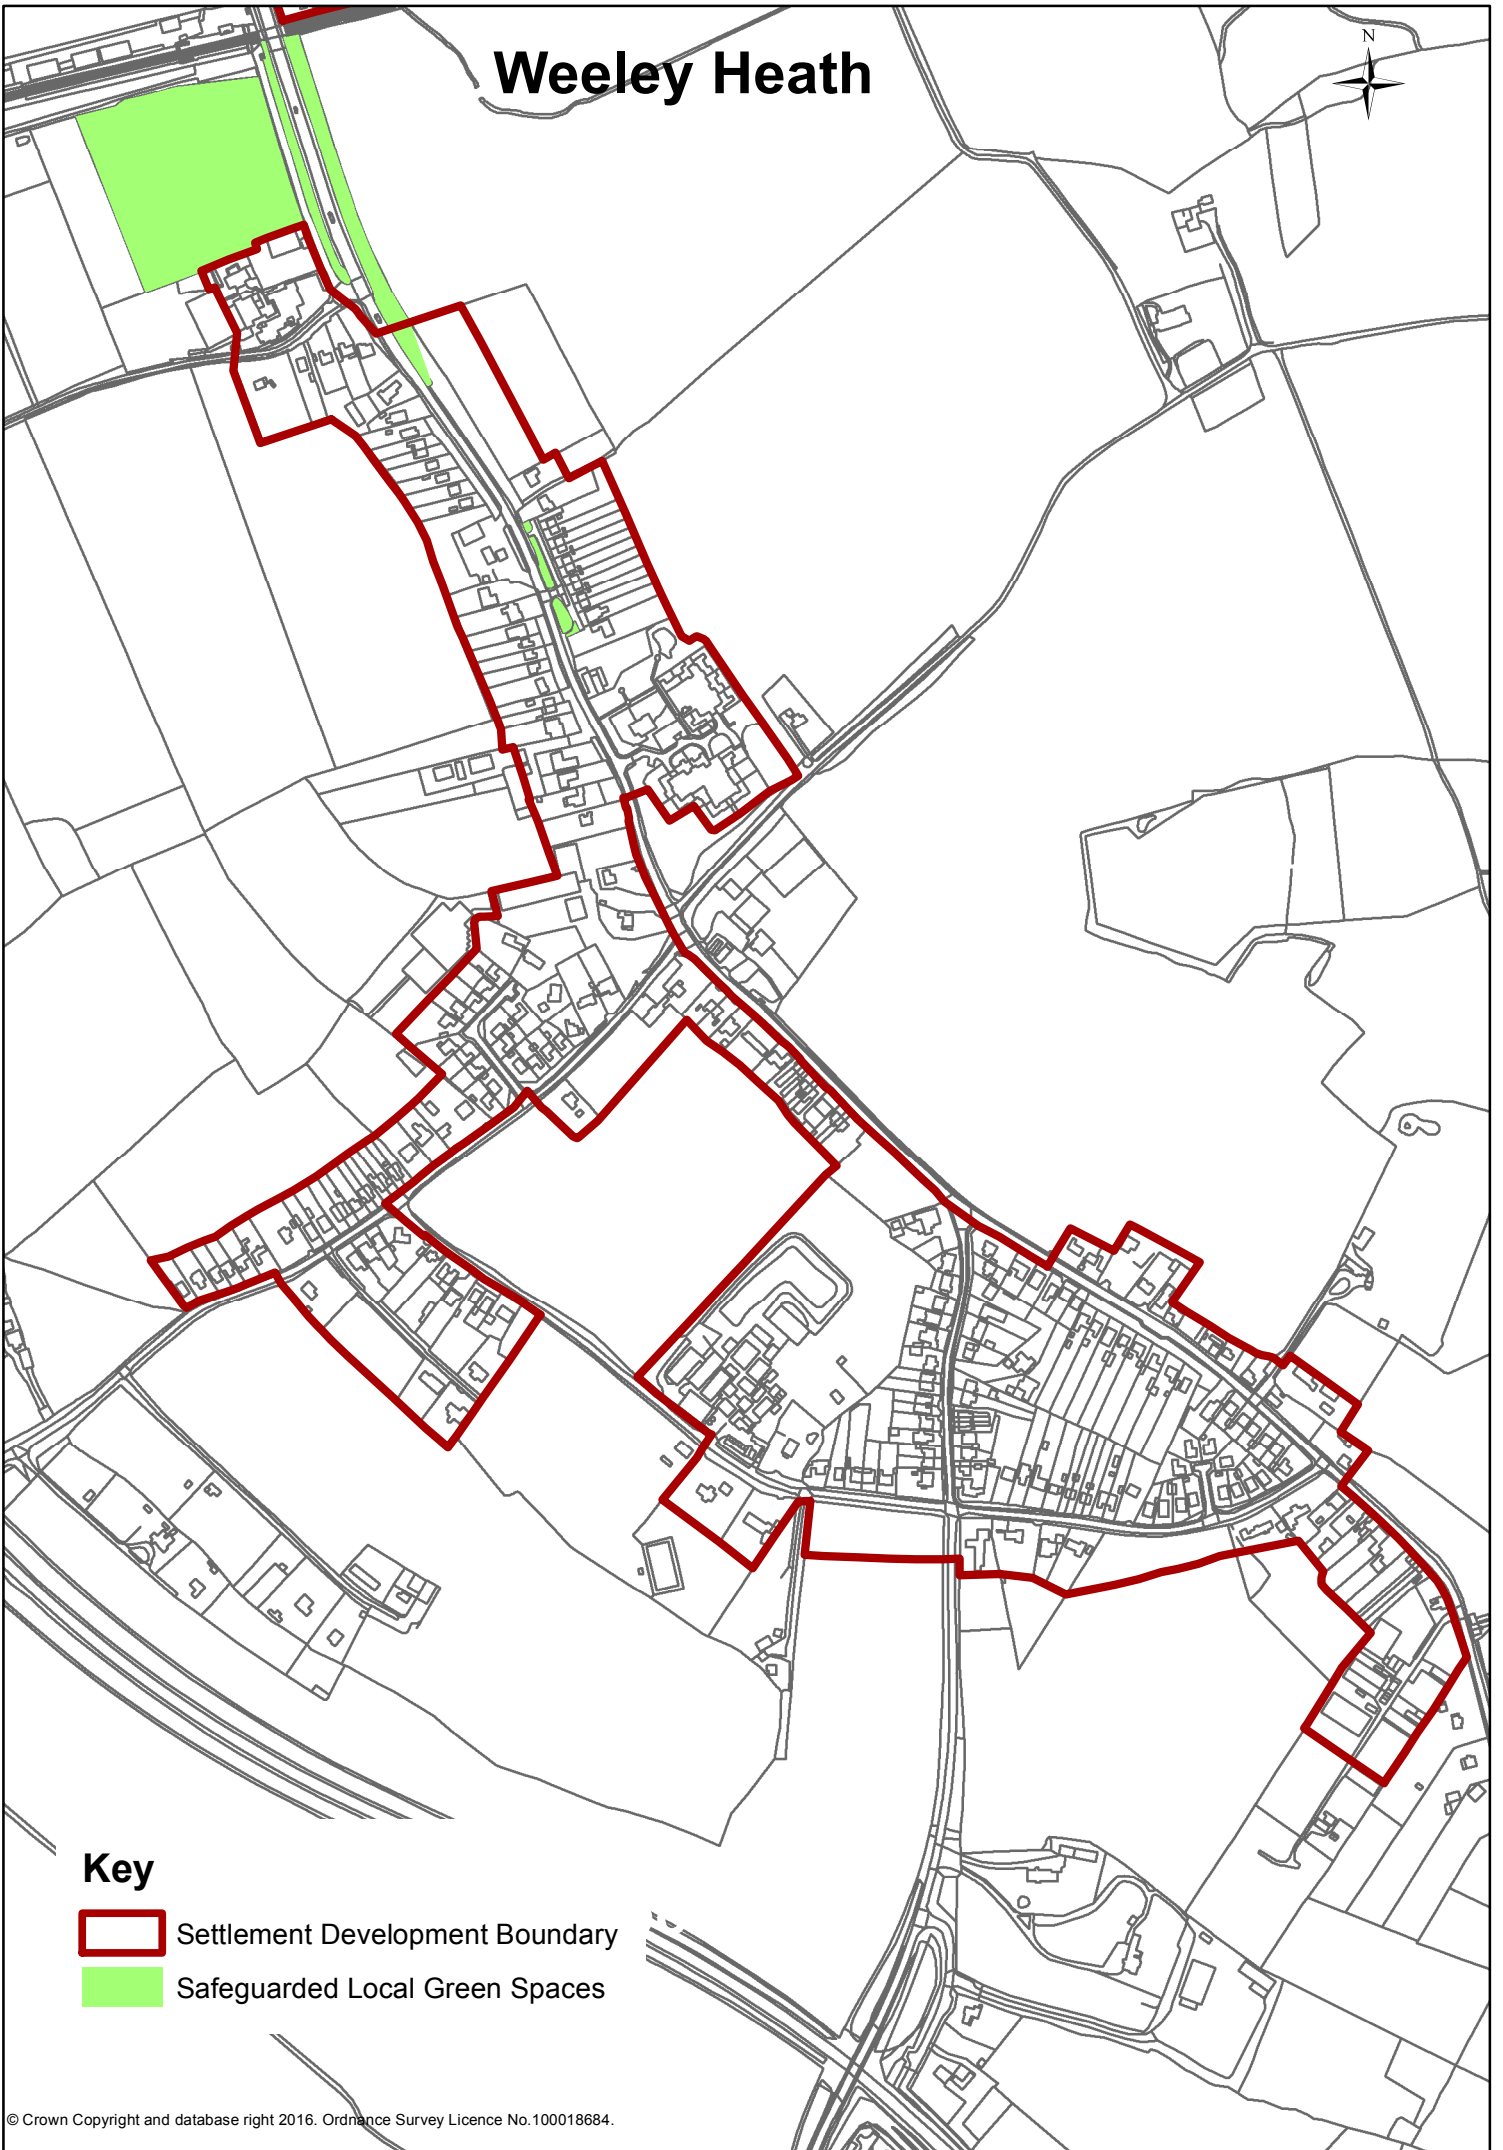

Weeley Heath

Key

- Settlement Development Boundary
- Safeguarded Local Green Spaces