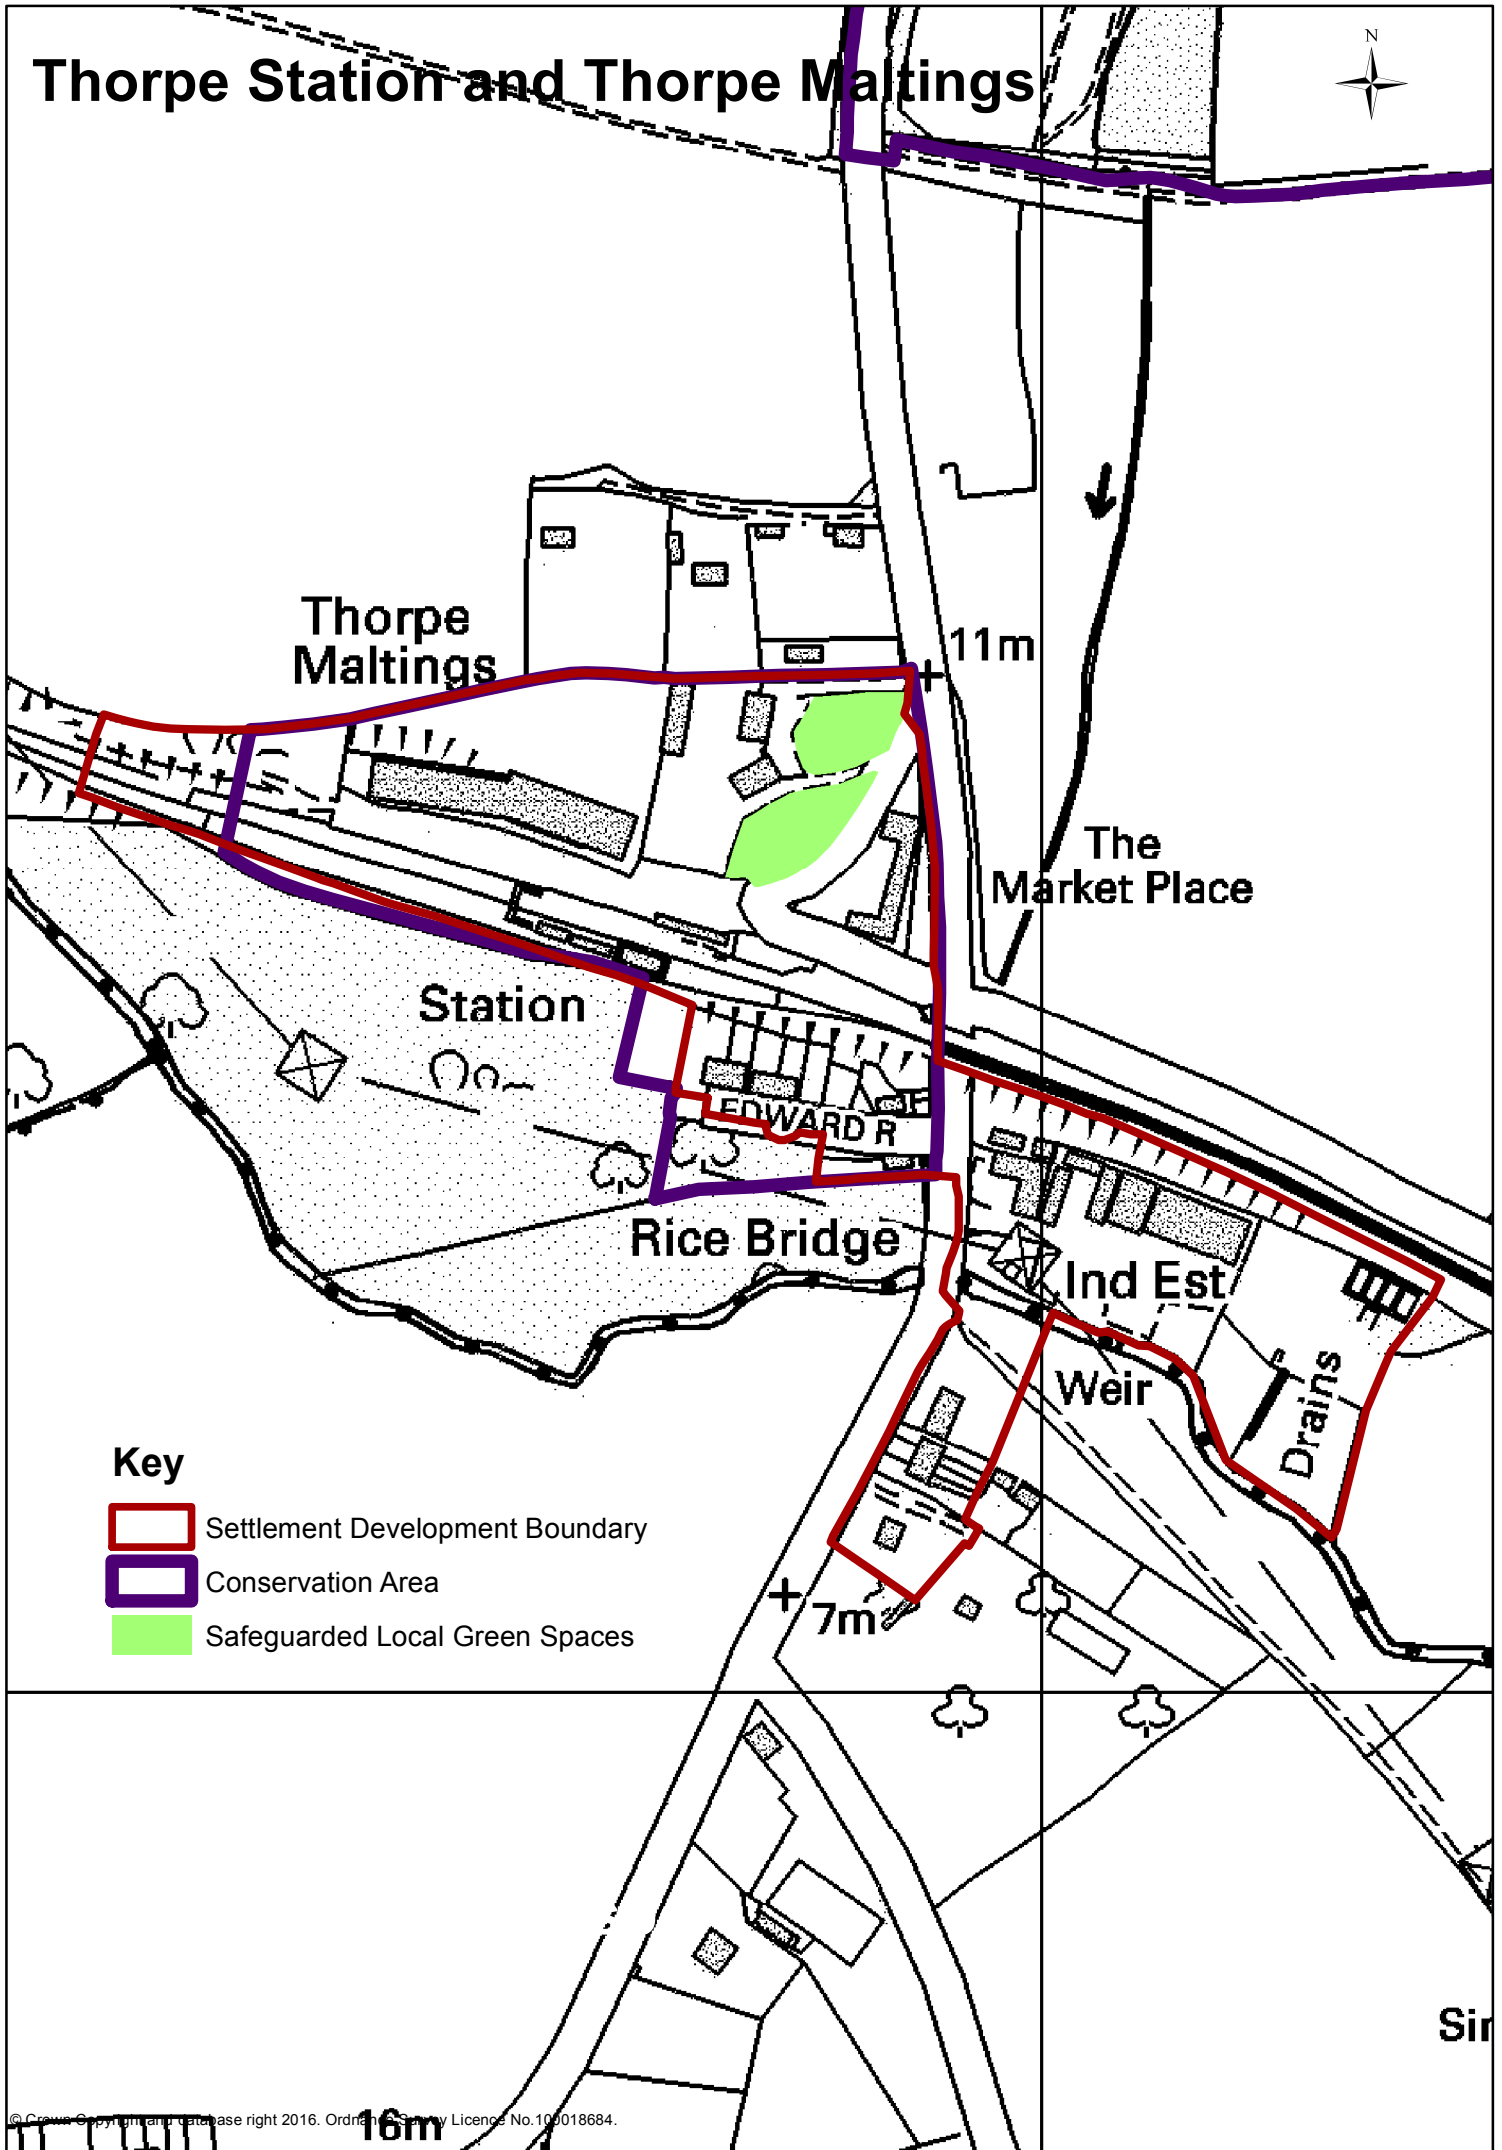

Kirby-le-Soken

Key

-  Settlement Development Boundary
-  Coastal Protection Belt
-  Conservation Area
-  Safeguarded Local Green Spaces
-  Strategic Green Gaps

Little Bentley

Little Oakley

Key

-  Settlement Development Boundary
-  Strategic Green Gaps
-  Safeguarded Local Green Spaces
-  Coastal Protection Belt

Tendring

TENDRING CP

Key

- Settlement Development Boundary
- Conservation Area
- Safeguarded Local Green Spaces

Thorpe Station and Thorpe Maltings

Key

-  Settlement Development Boundary
-  Conservation Area
-  Safeguarded Local Green Spaces