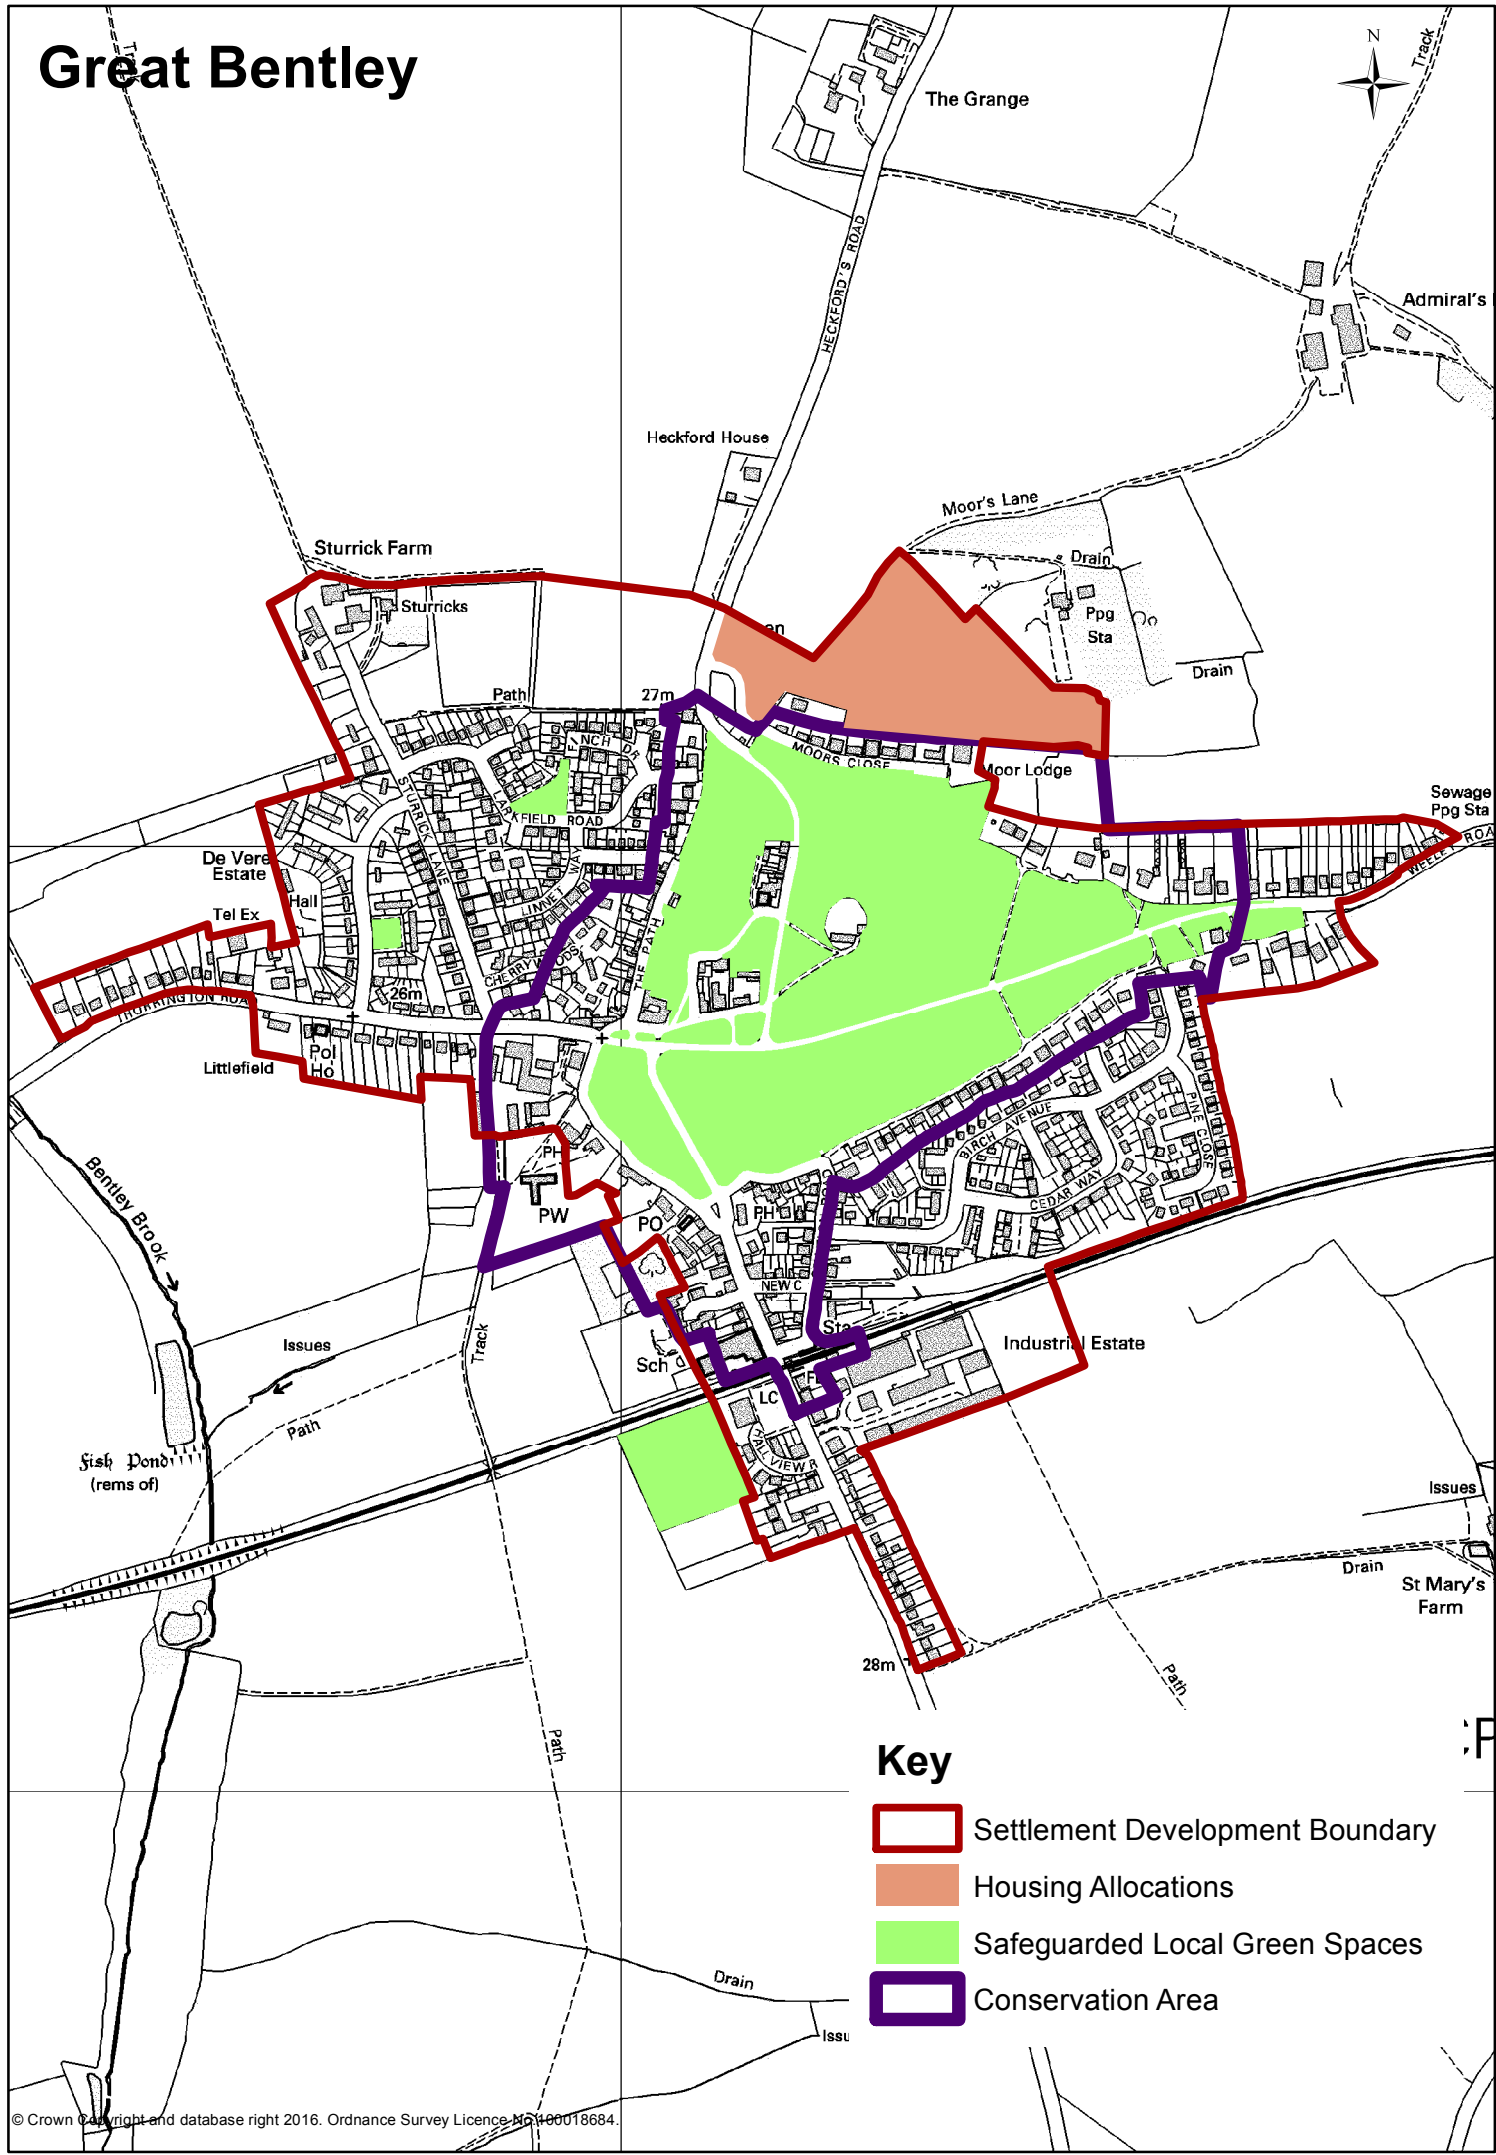

Key

- Settlement Development Boundary
- Safeguarded Local Green Spaces

Elmstead Market

ELMST Key

- Settlement Development Boundary
- Safeguarded Local Green Spaces

Great Bentley

Key

- Settlement Development Boundary
- Housing Allocations
- Safeguarded Local Green Spaces
- Conservation Area

Little Clacton

Key

-  Settlement Development Boundary
-  Housing Allocations
-  Safeguarded Local Green Spaces
-  Strategic Green Gaps

St. Osyth

ST OSYTH CP

Key

-  Settlement Development Boundary
-  Coastal Protection Belt
-  Conservation Area
-  Safeguarded Local Green Spaces

Thorpe-le-Soken

Key

- Settlement Development Boundary
- Housing Allocations
- Conservation Area
- Safeguarded Local Green Spaces
- Proposed Green Infrastructure