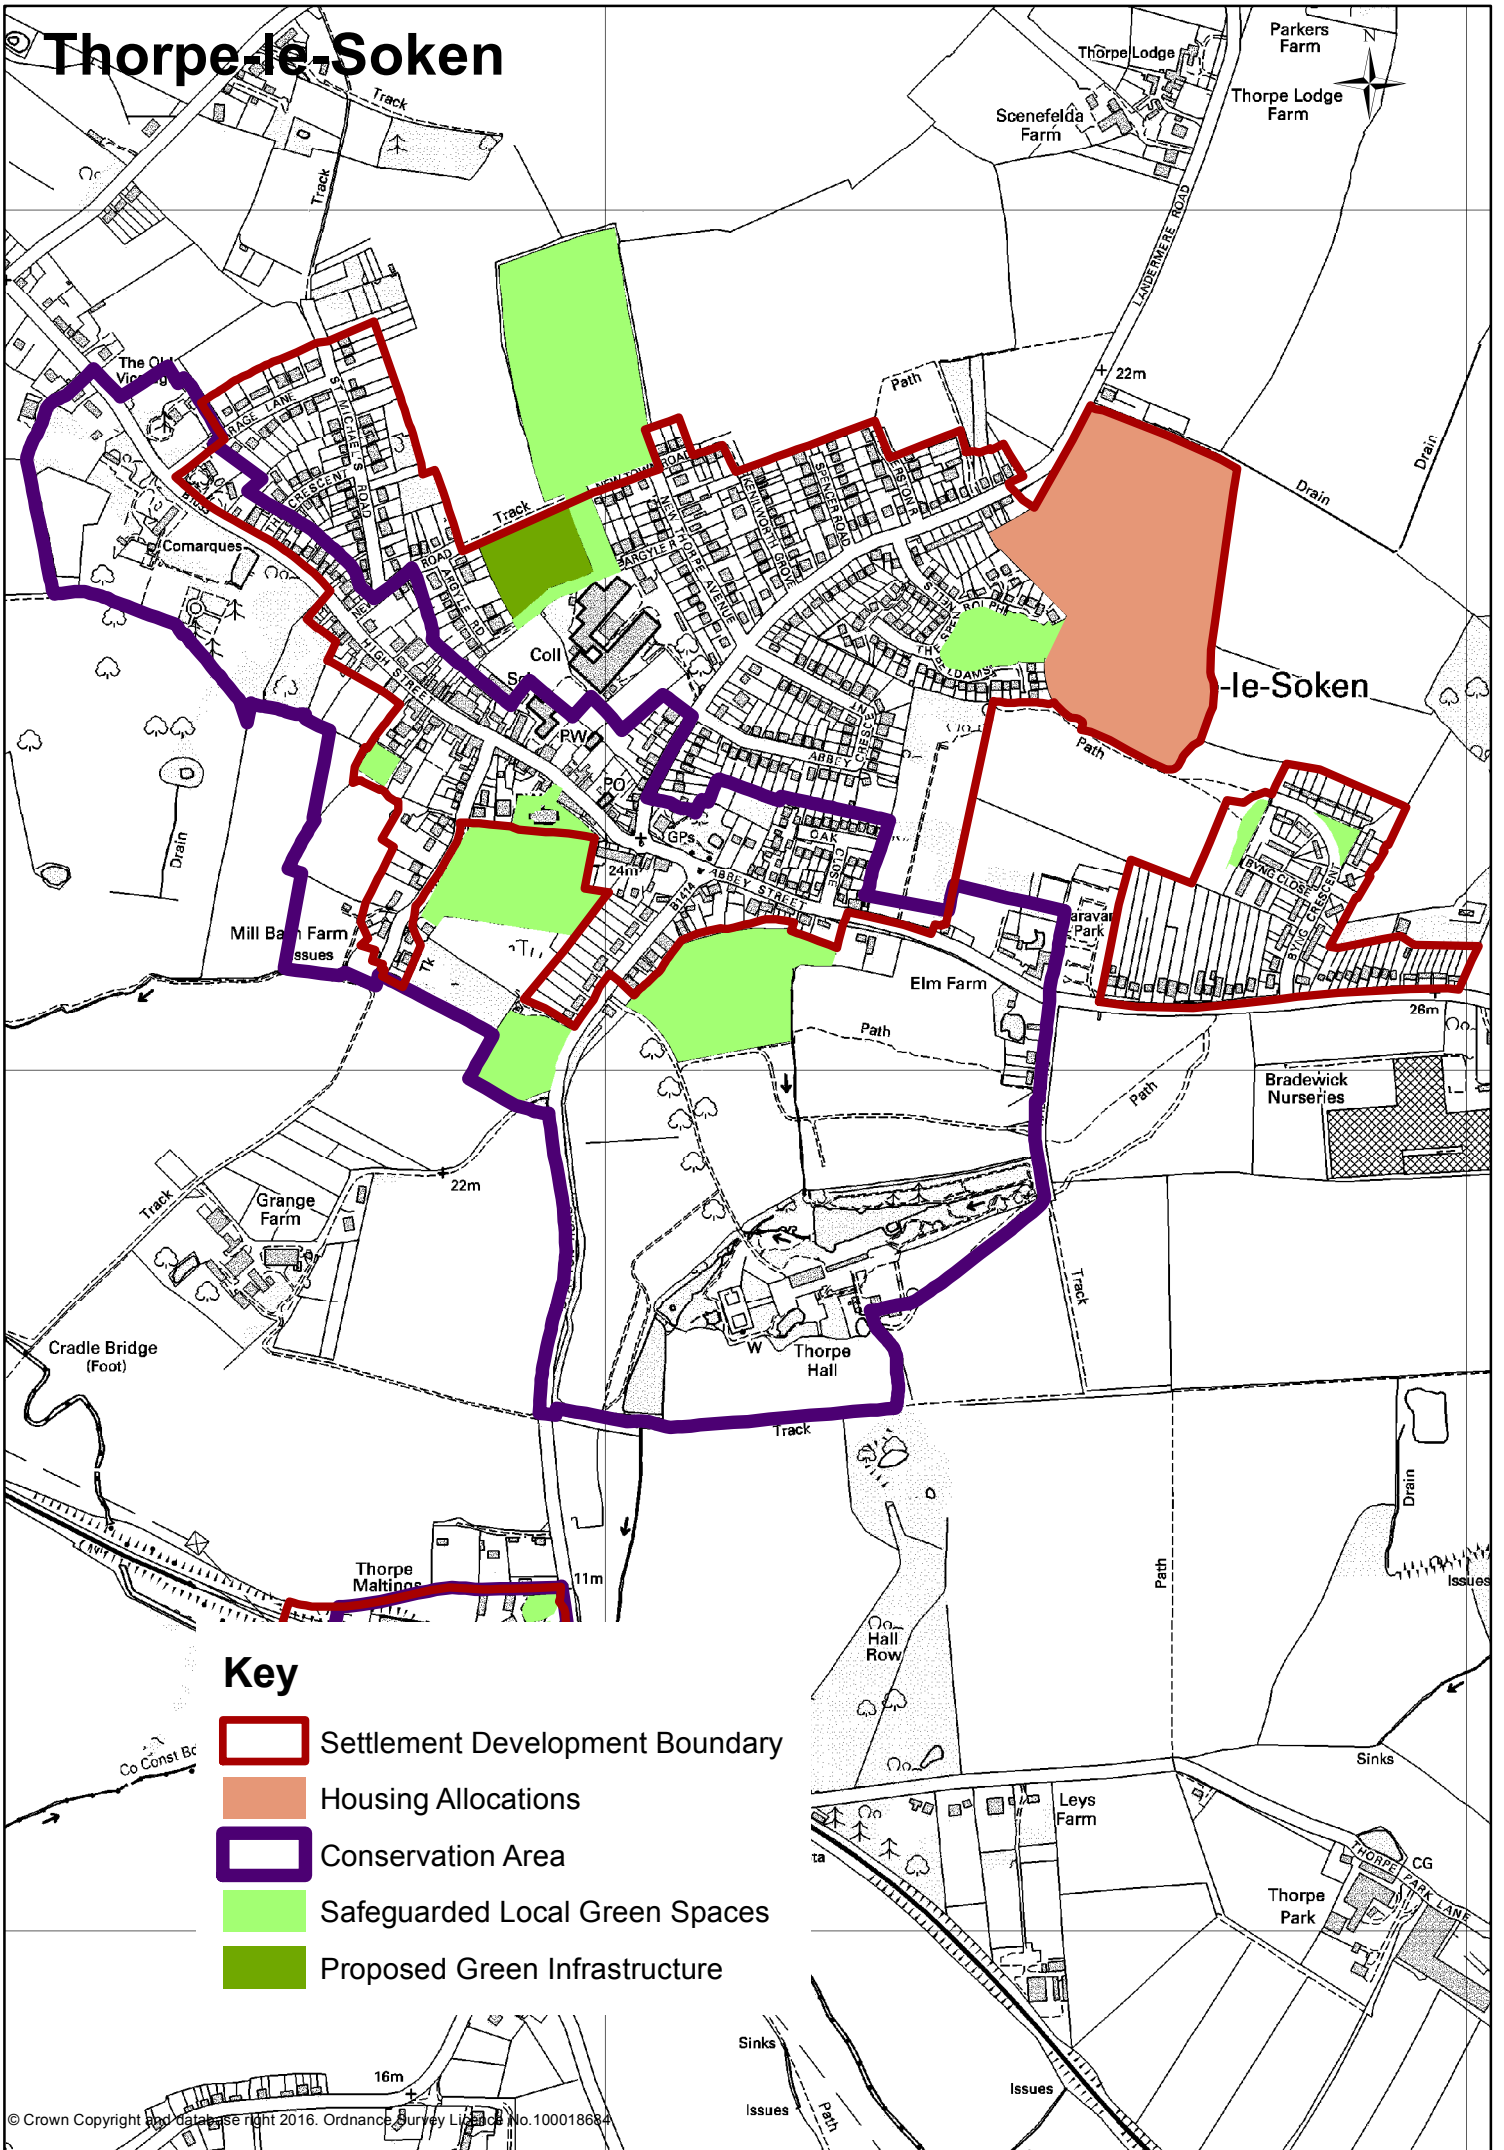

Key

- Settlement Development Boundary
- Safeguarded Local Green Spaces

Elmstead Market

ELMST Key

- Settlement Development Boundary
- Safeguarded Local Green Spaces

Great Bentley

Key

- Settlement Development Boundary
- Housing Allocations
- Safeguarded Local Green Spaces
- Conservation Area

Little Clacton

Key

-  Settlement Development Boundary
-  Housing Allocations
-  Safeguarded Local Green Spaces
-  Strategic Green Gaps

St. Osyth

ST OSYTH CP

Key

-  Settlement Development Boundary
-  Coastal Protection Belt
-  Conservation Area
-  Safeguarded Local Green Spaces

Thorpe-le-Soken

Key

- Settlement Development Boundary
- Housing Allocations
- Conservation Area
- Safeguarded Local Green Spaces
- Proposed Green Infrastructure