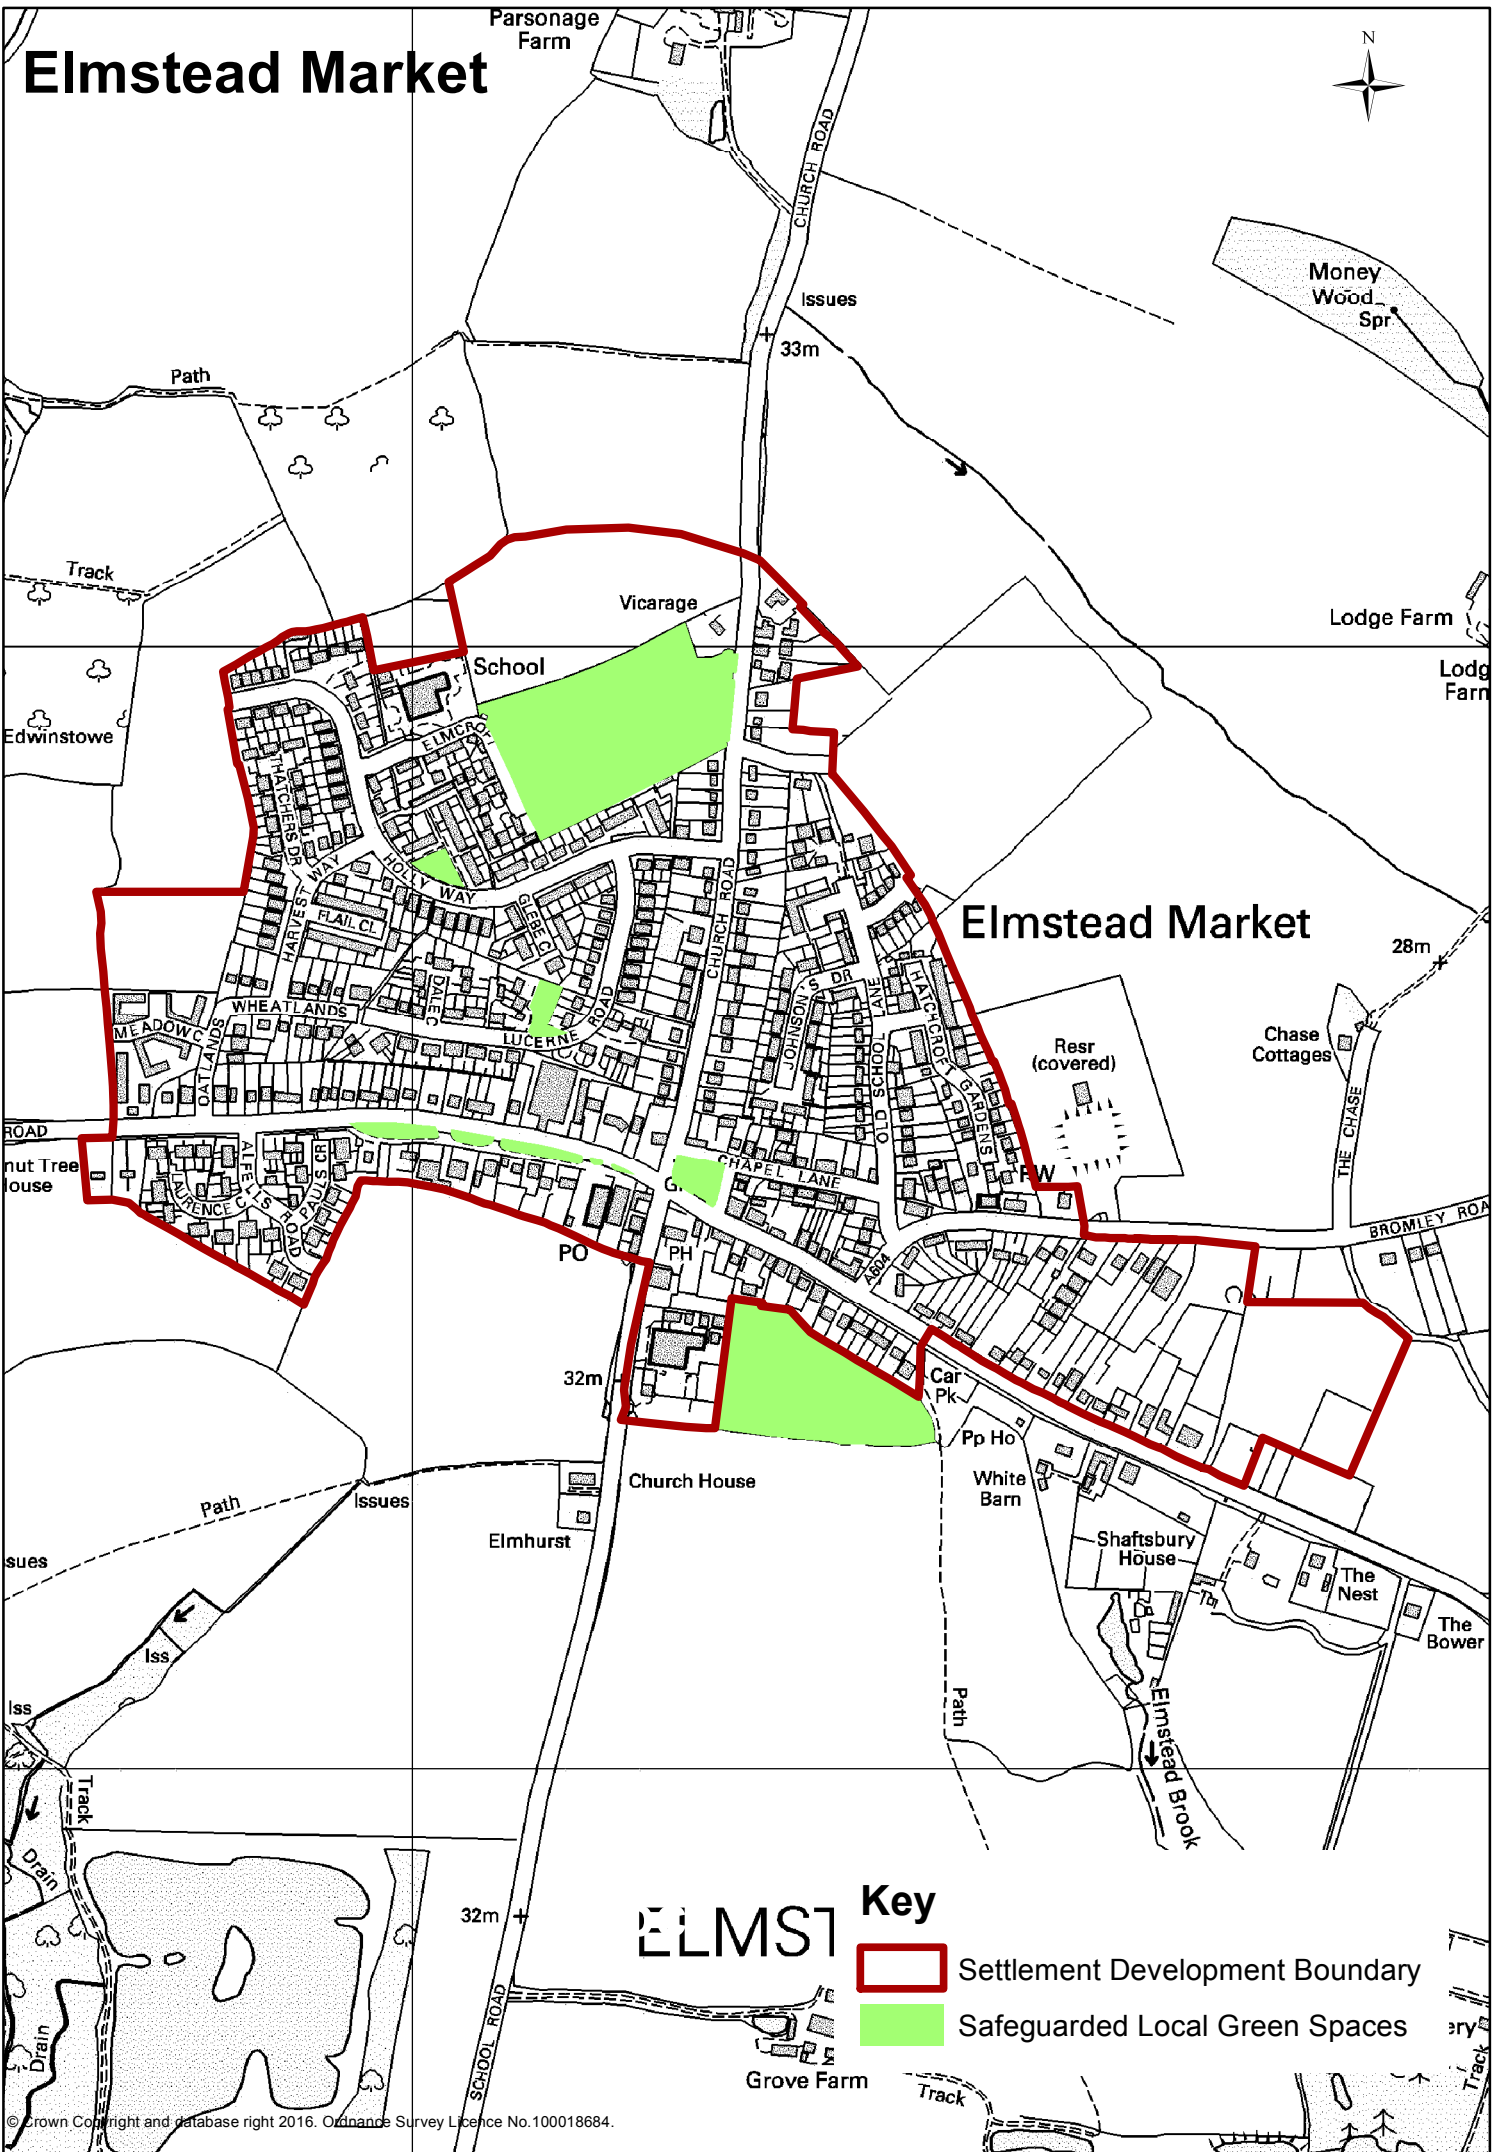

Key

- Settlement Development Boundary
- Safeguarded Local Green Spaces

Elmstead Market

ELMST Key

- Settlement Development Boundary
- Safeguarded Local Green Spaces

Great Bentley

Key

- Settlement Development Boundary
- Housing Allocations
- Safeguarded Local Green Spaces
- Conservation Area

Little Clacton

Key

-  Settlement Development Boundary
-  Housing Allocations
-  Safeguarded Local Green Spaces
-  Strategic Green Gaps

St. Osyth

ST OSYTH CP

Key

-  Settlement Development Boundary
-  Coastal Protection Belt
-  Conservation Area
-  Safeguarded Local Green Spaces

Thorpe-le-Soken

Key

- Settlement Development Boundary
- Housing Allocations
- Conservation Area
- Safeguarded Local Green Spaces
- Proposed Green Infrastructure