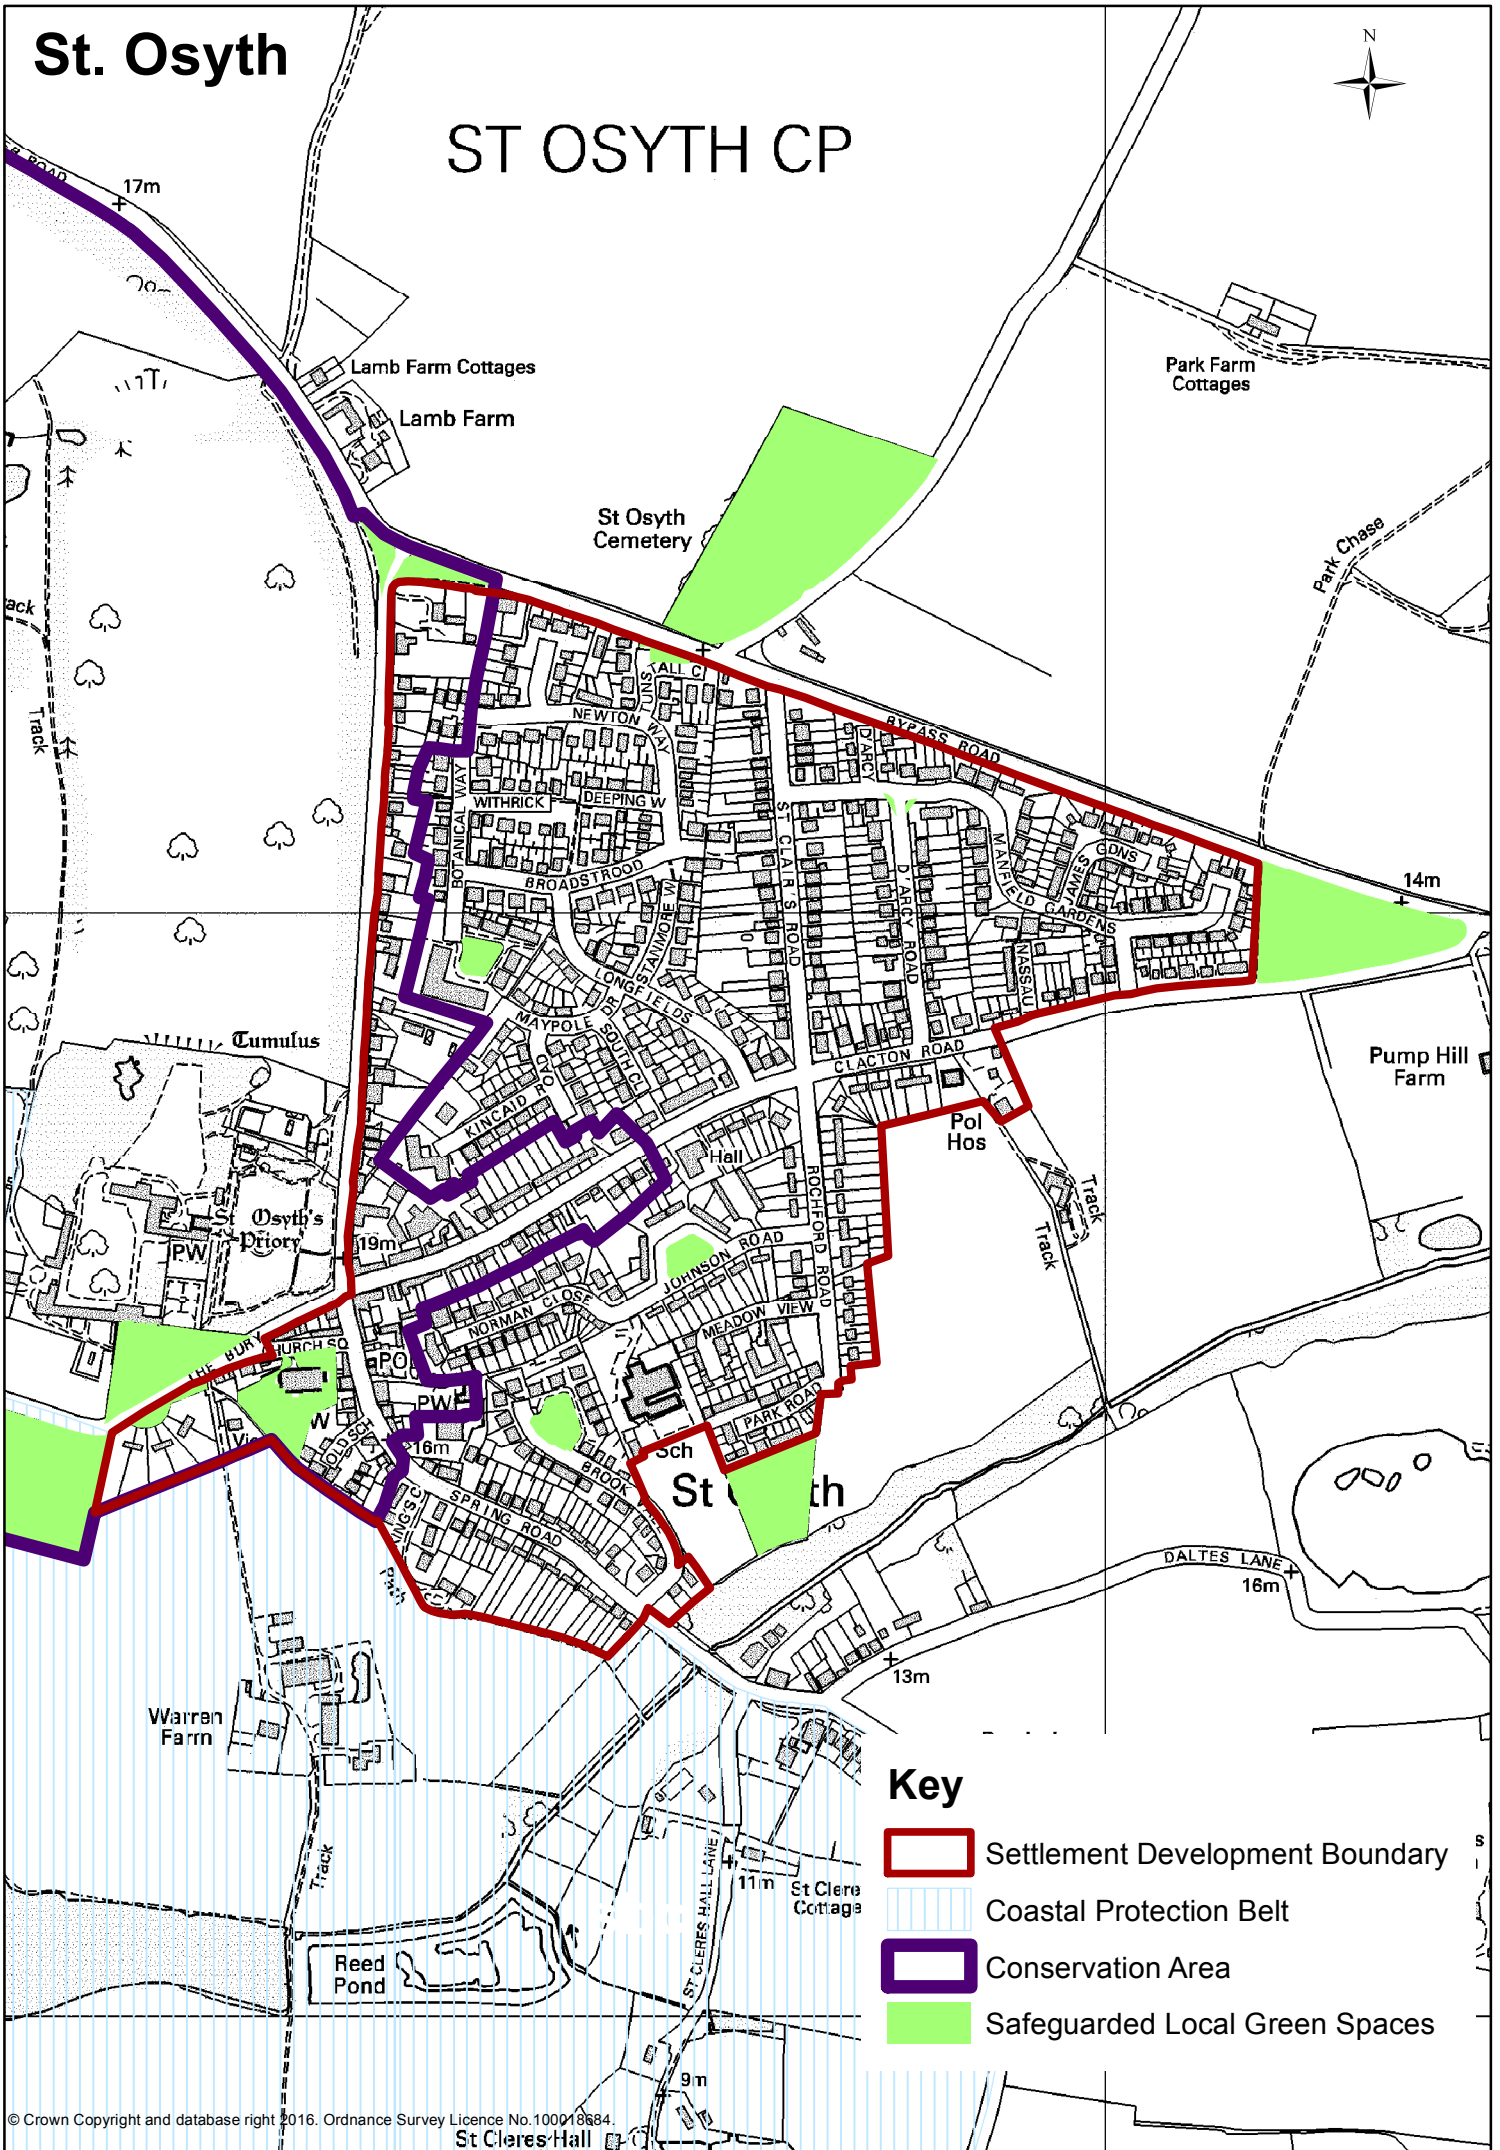

Key

- Settlement Development Boundary
- Safeguarded Local Green Spaces

Elmstead Market

ELMST Key

- Settlement Development Boundary
- Safeguarded Local Green Spaces

Great Bentley

Key

- Settlement Development Boundary
- Housing Allocations
- Safeguarded Local Green Spaces
- Conservation Area

Little Clacton

Key

-  Settlement Development Boundary
-  Housing Allocations
-  Safeguarded Local Green Spaces
-  Strategic Green Gaps

St. Osyth

ST OSYTH CP

Key

-  Settlement Development Boundary
-  Coastal Protection Belt
-  Conservation Area
-  Safeguarded Local Green Spaces

Thorpe-le-Soken

Key

- Settlement Development Boundary
- Housing Allocations
- Conservation Area
- Safeguarded Local Green Spaces
- Proposed Green Infrastructure