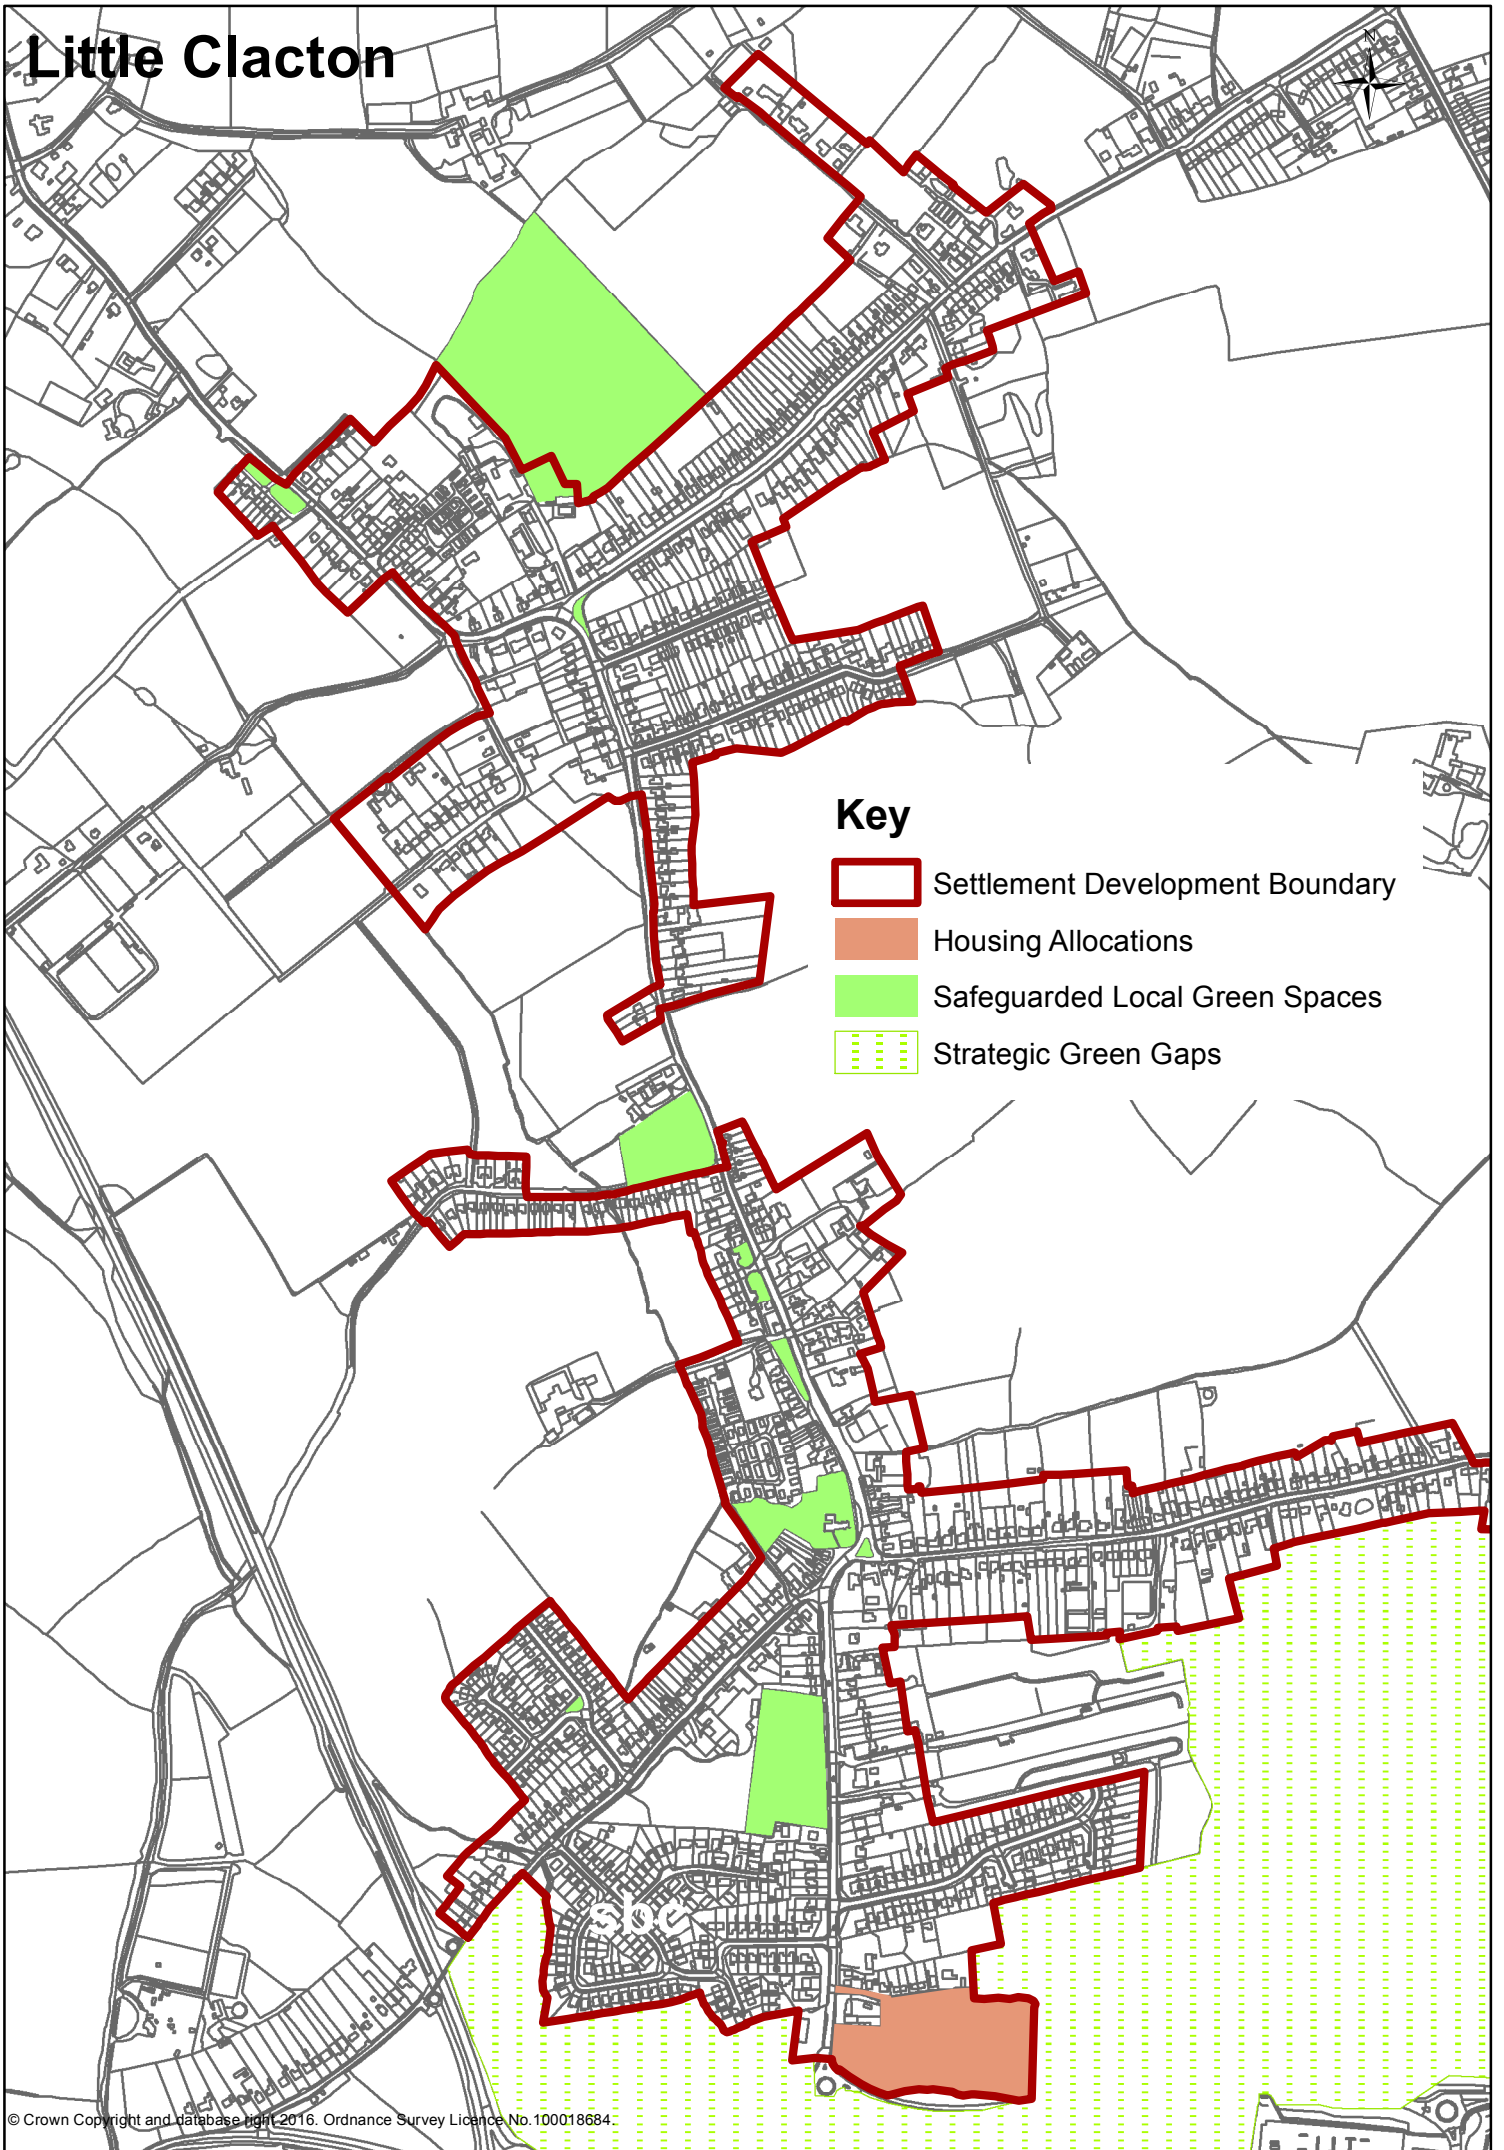

Key

- Settlement Development Boundary
- Safeguarded Local Green Spaces

Elmstead Market

ELMST Key

- Settlement Development Boundary
- Safeguarded Local Green Spaces

Great Bentley

Key

- Settlement Development Boundary
- Housing Allocations
- Safeguarded Local Green Spaces
- Conservation Area

Little Clacton

Key

-  Settlement Development Boundary
-  Housing Allocations
-  Safeguarded Local Green Spaces
-  Strategic Green Gaps

St. Osyth

ST OSYTH CP

Key

-  Settlement Development Boundary
-  Coastal Protection Belt
-  Conservation Area
-  Safeguarded Local Green Spaces

Thorpe-le-Soken

Key

- Settlement Development Boundary
- Housing Allocations
- Conservation Area
- Safeguarded Local Green Spaces
- Proposed Green Infrastructure