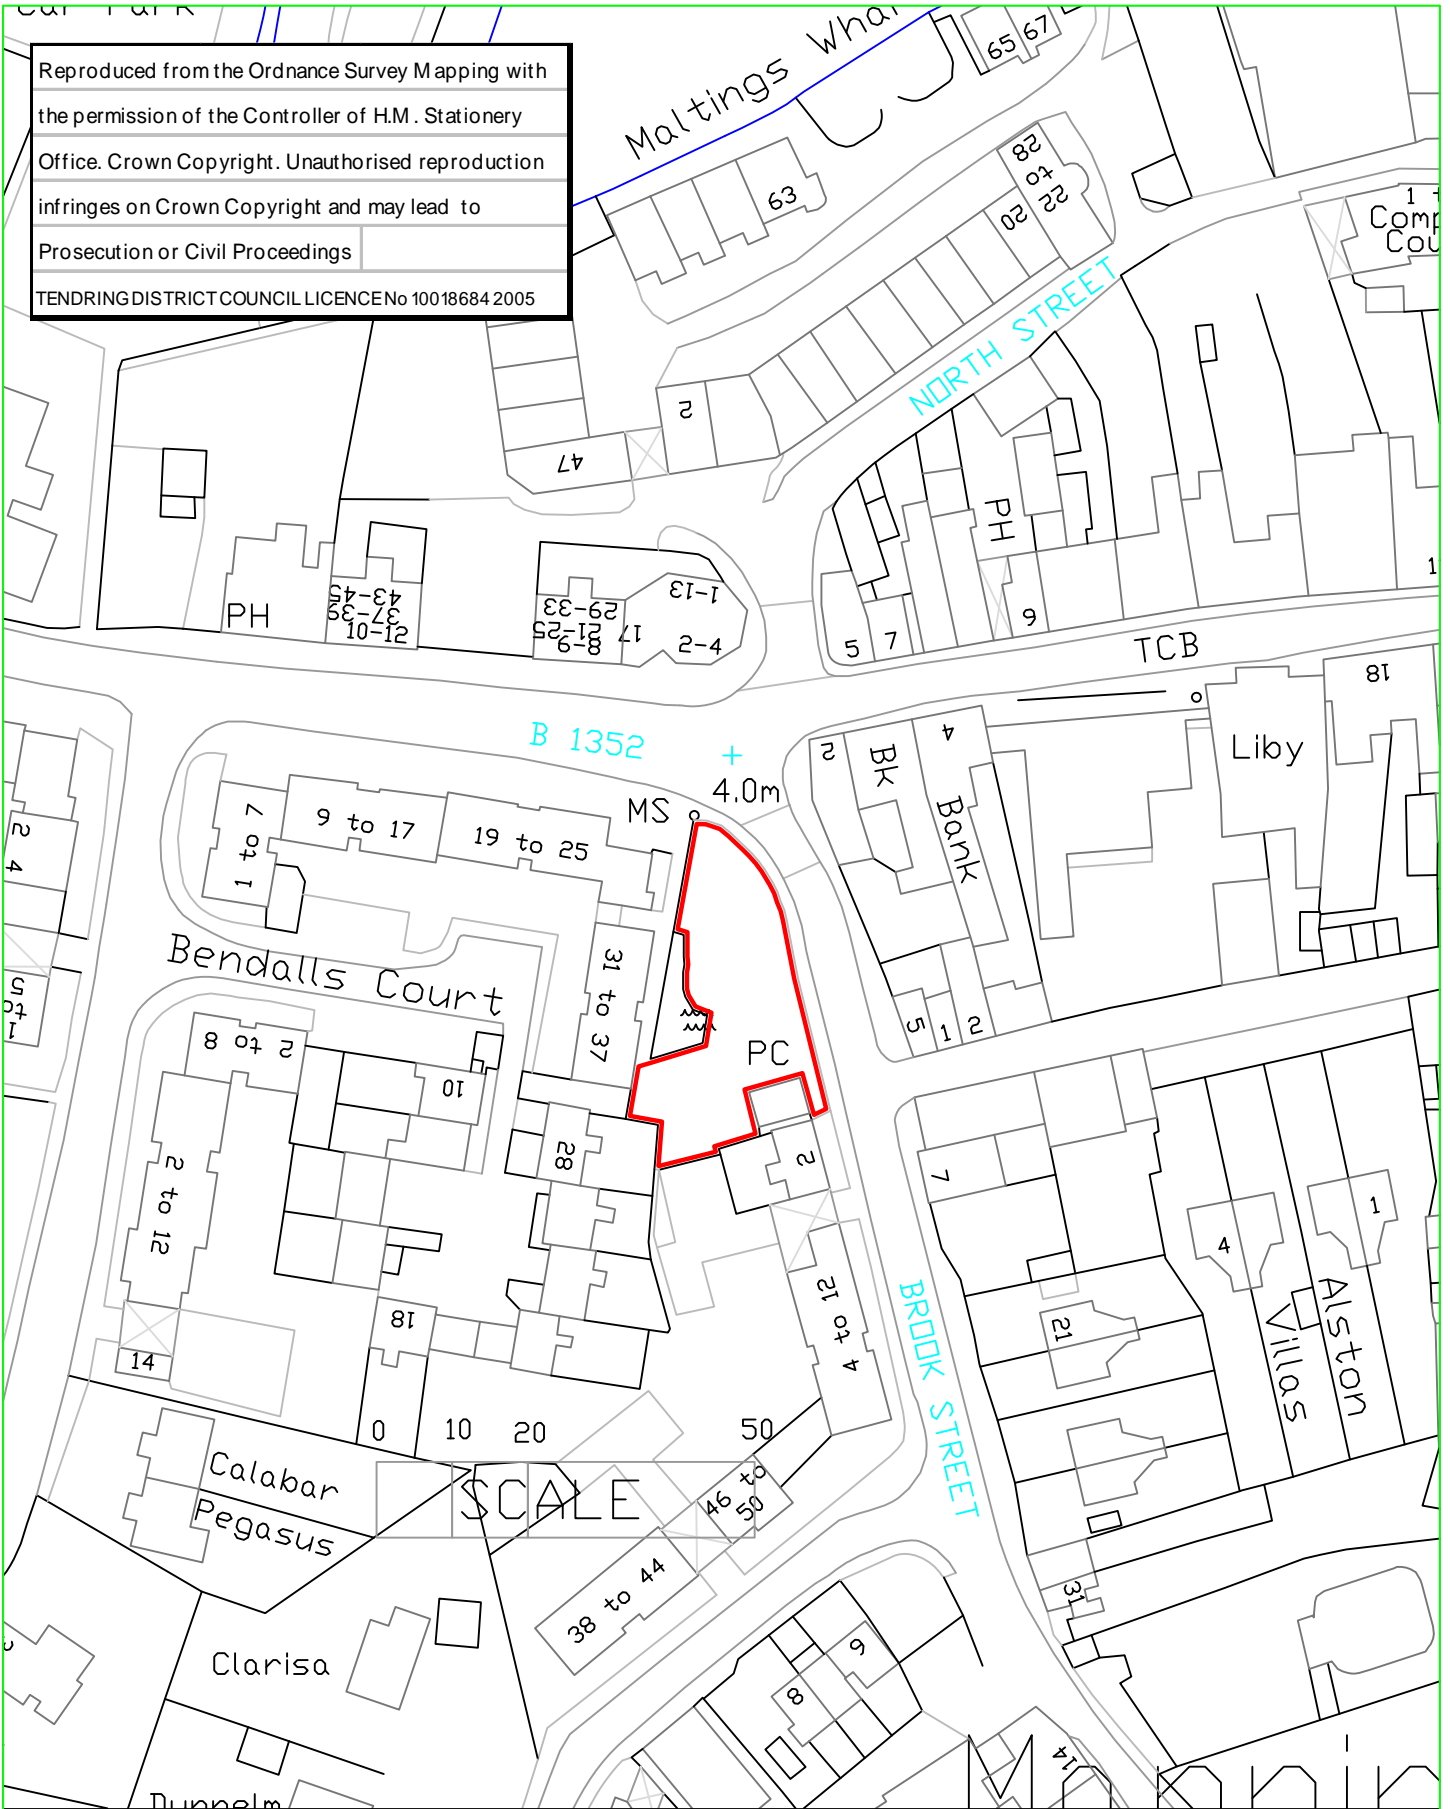

Reproduced from the Ordnance Survey Mapping with the permission of the Controller of H.M. Stationery Office. Crown Copyright. Unauthorised reproduction infringes on Crown Copyright and may lead to Prosecution or Civil Proceedings

TENDRINGDISTRICT COUNCIL LICENCE No 10018684 2005

TENDRING DISTRICT COUNCIL

KAREN NEATH C.P.F.A.
HEAD OF RESOURCE MANAGEMENT

title: Manningtree Market
drawing: Location Plan

scale: 1:1000
drawn by: AR WHITE
date: 14 Dec 2012
drwg.No. 1 revision