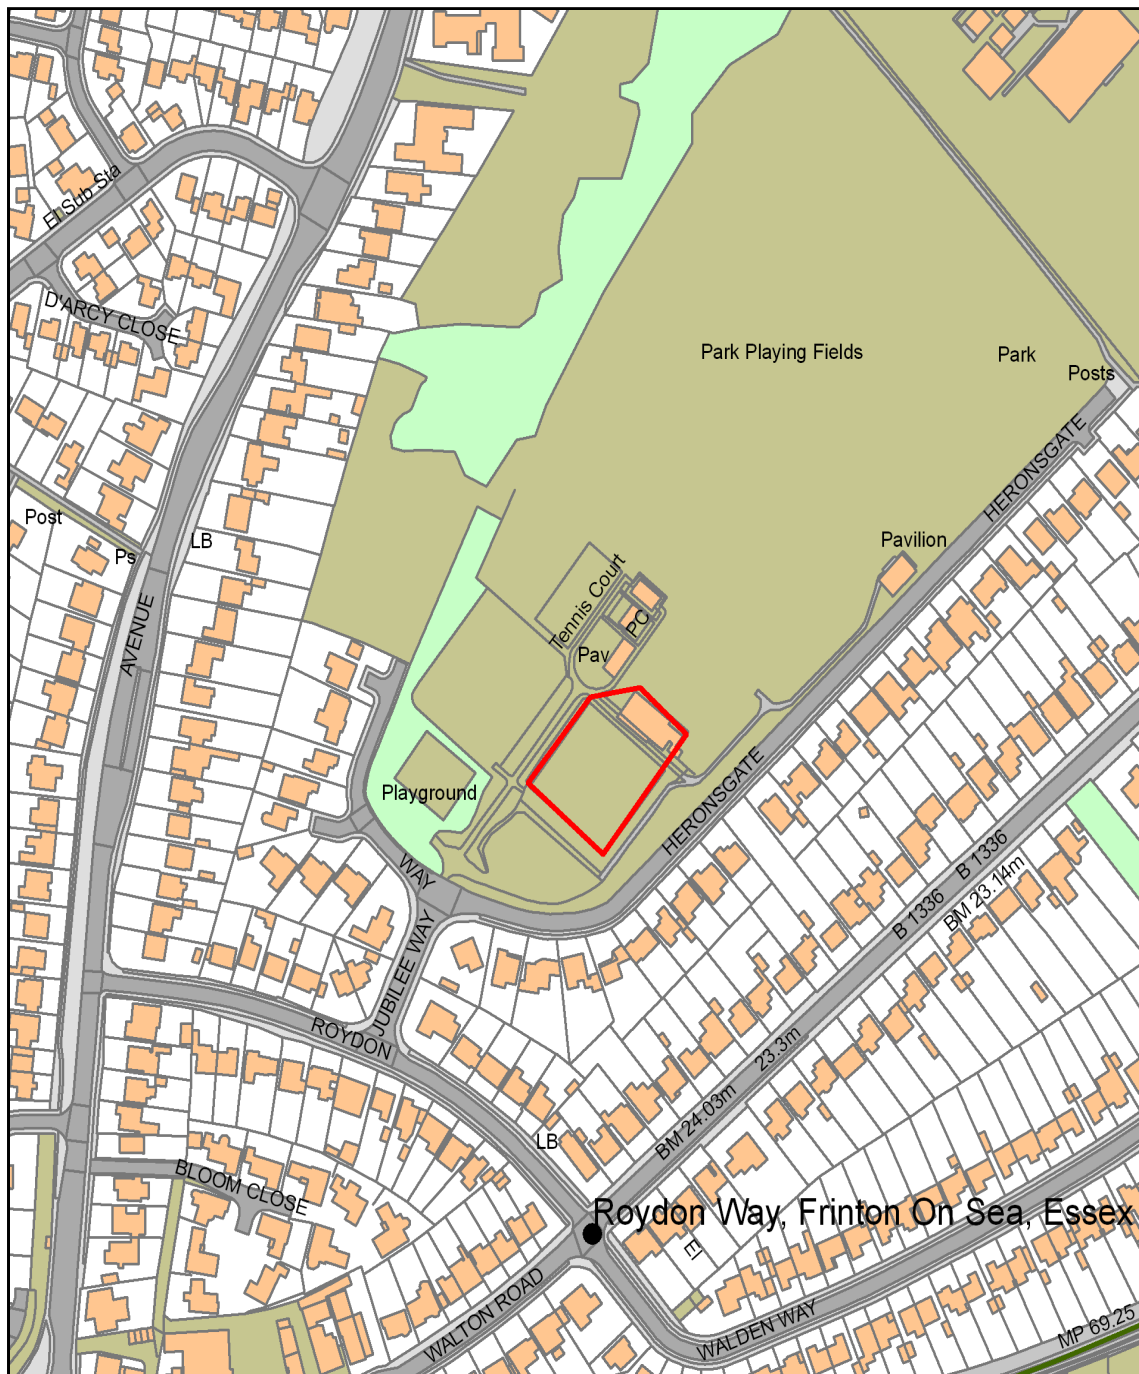

LocalView A4 Portrait Plot

Tendring
District Council

Weeley Council Offices, Weeley, CO16 9AJ

Tel: 01255 686161

License No: 100018684

This product includes mapping data licensed from Ordnance Survey with the permission of the Controller of Her Majesty's Stationery Office..