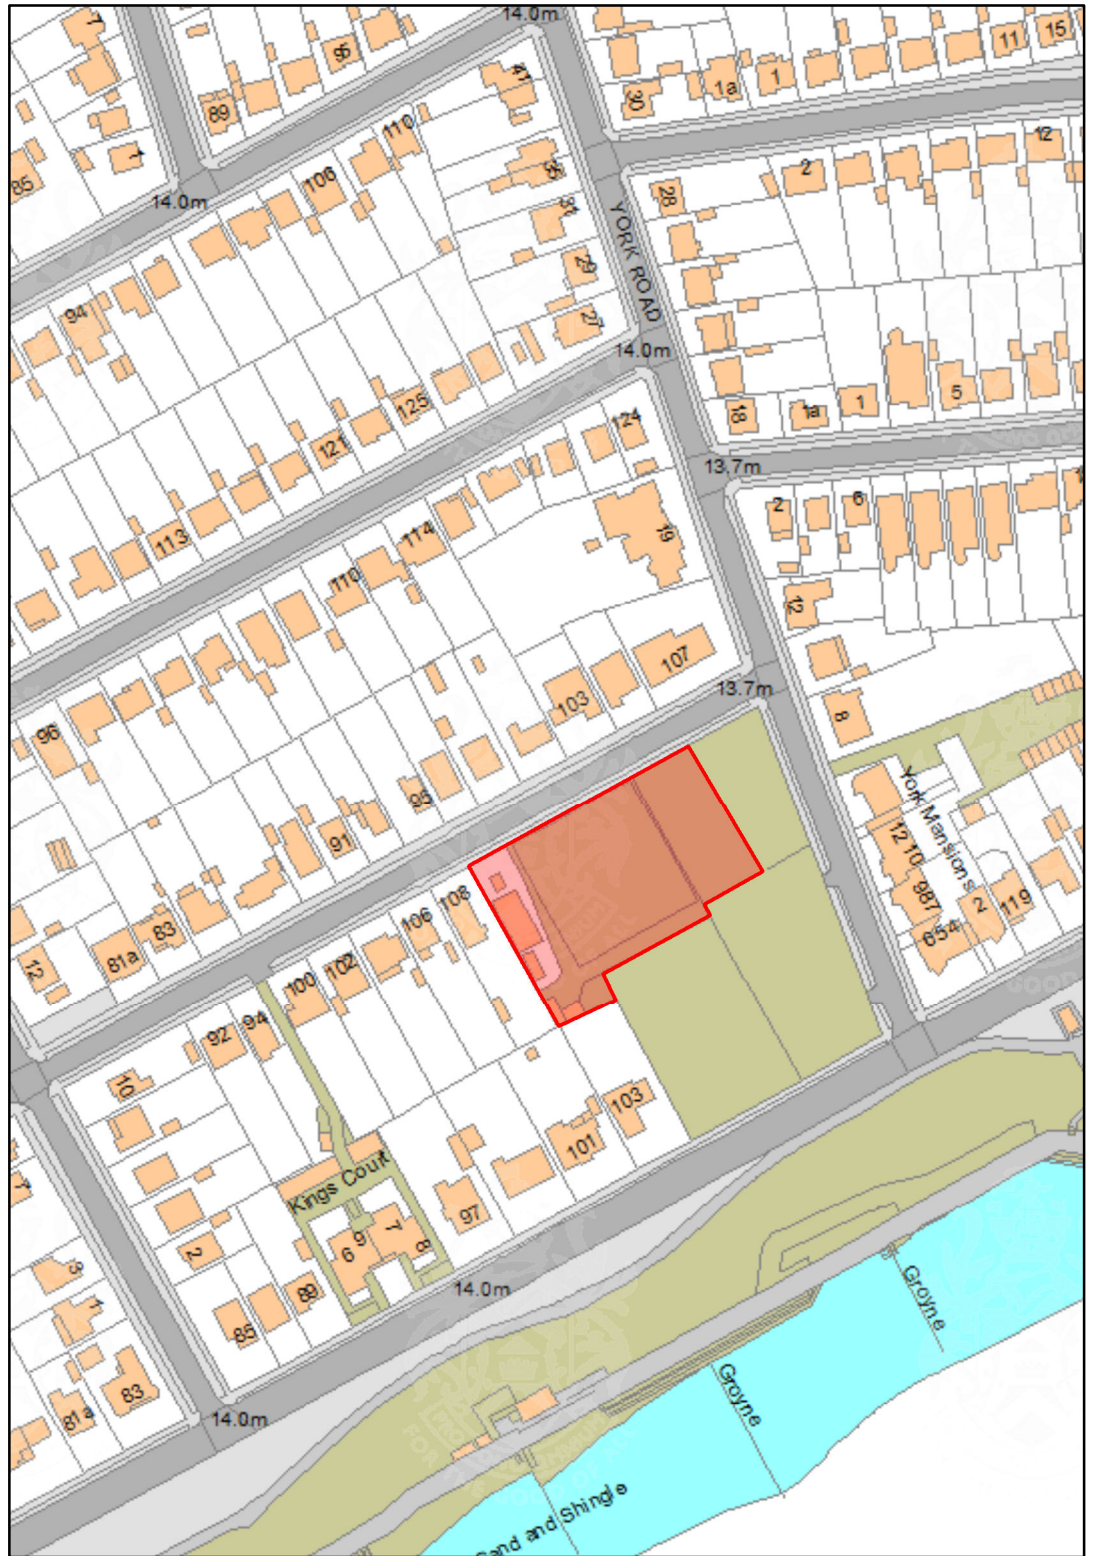

Appendix A

Tendring
District Council

Legend

Date: 17/06/2012 Copyright and database right 2012. Ordnance Survey Licence No.100018684.©2012 Geoperspectives

Author:

Map Notes

Holland on Sea Bowls Club