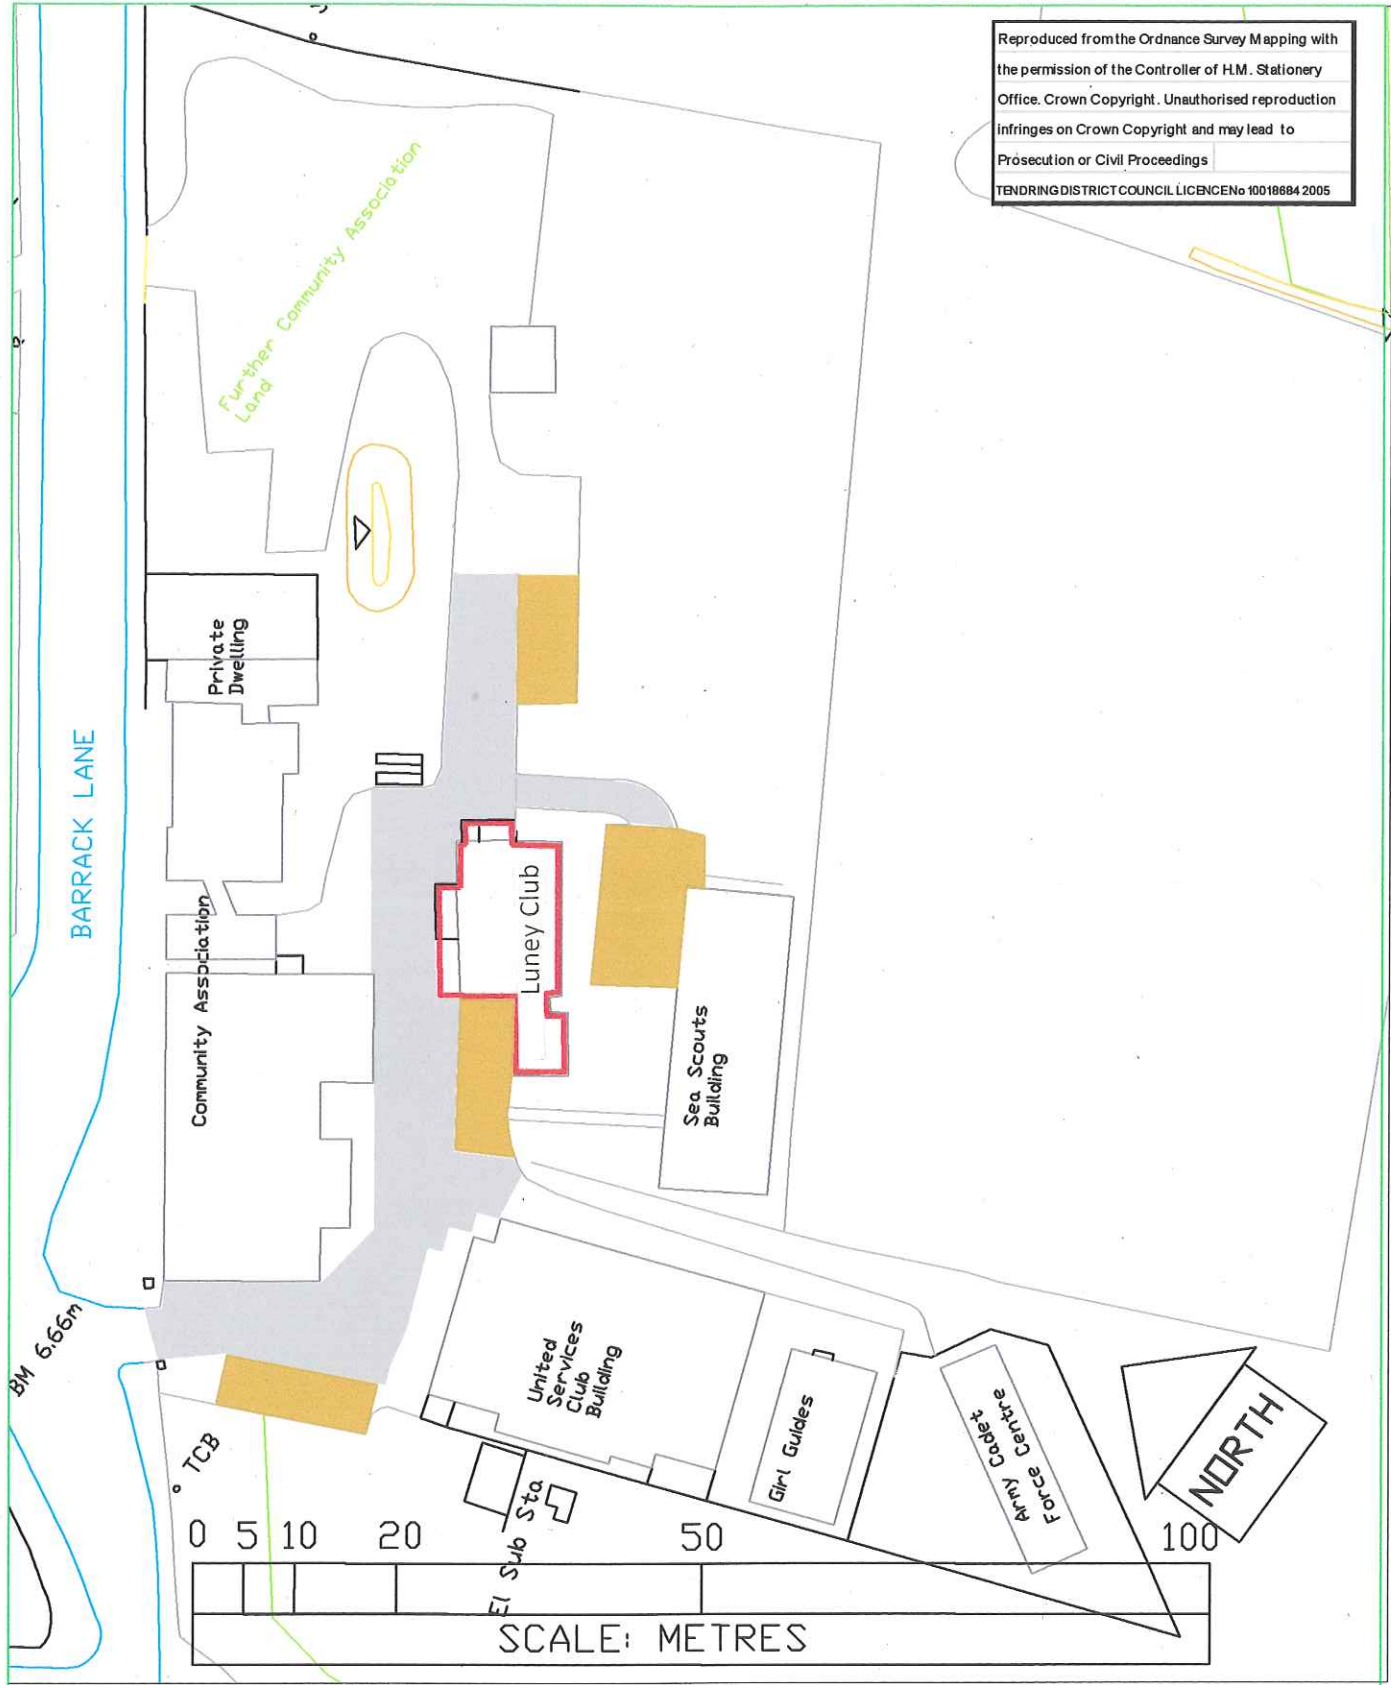

Reproduced from the Ordnance Survey Mapping with the permission of the Controller of H.M. Stationery Office. Crown Copyright. Unauthorised reproduction infringes on Crown Copyright and may lead to Prosecution or Civil Proceedings
TENDRING DISTRICT COUNCIL LICENCE No 10018694 2005

TENDRING DISTRICT COUNCIL

title: LAND AROUND BEACON HILL HARWICH

scale: 1:500